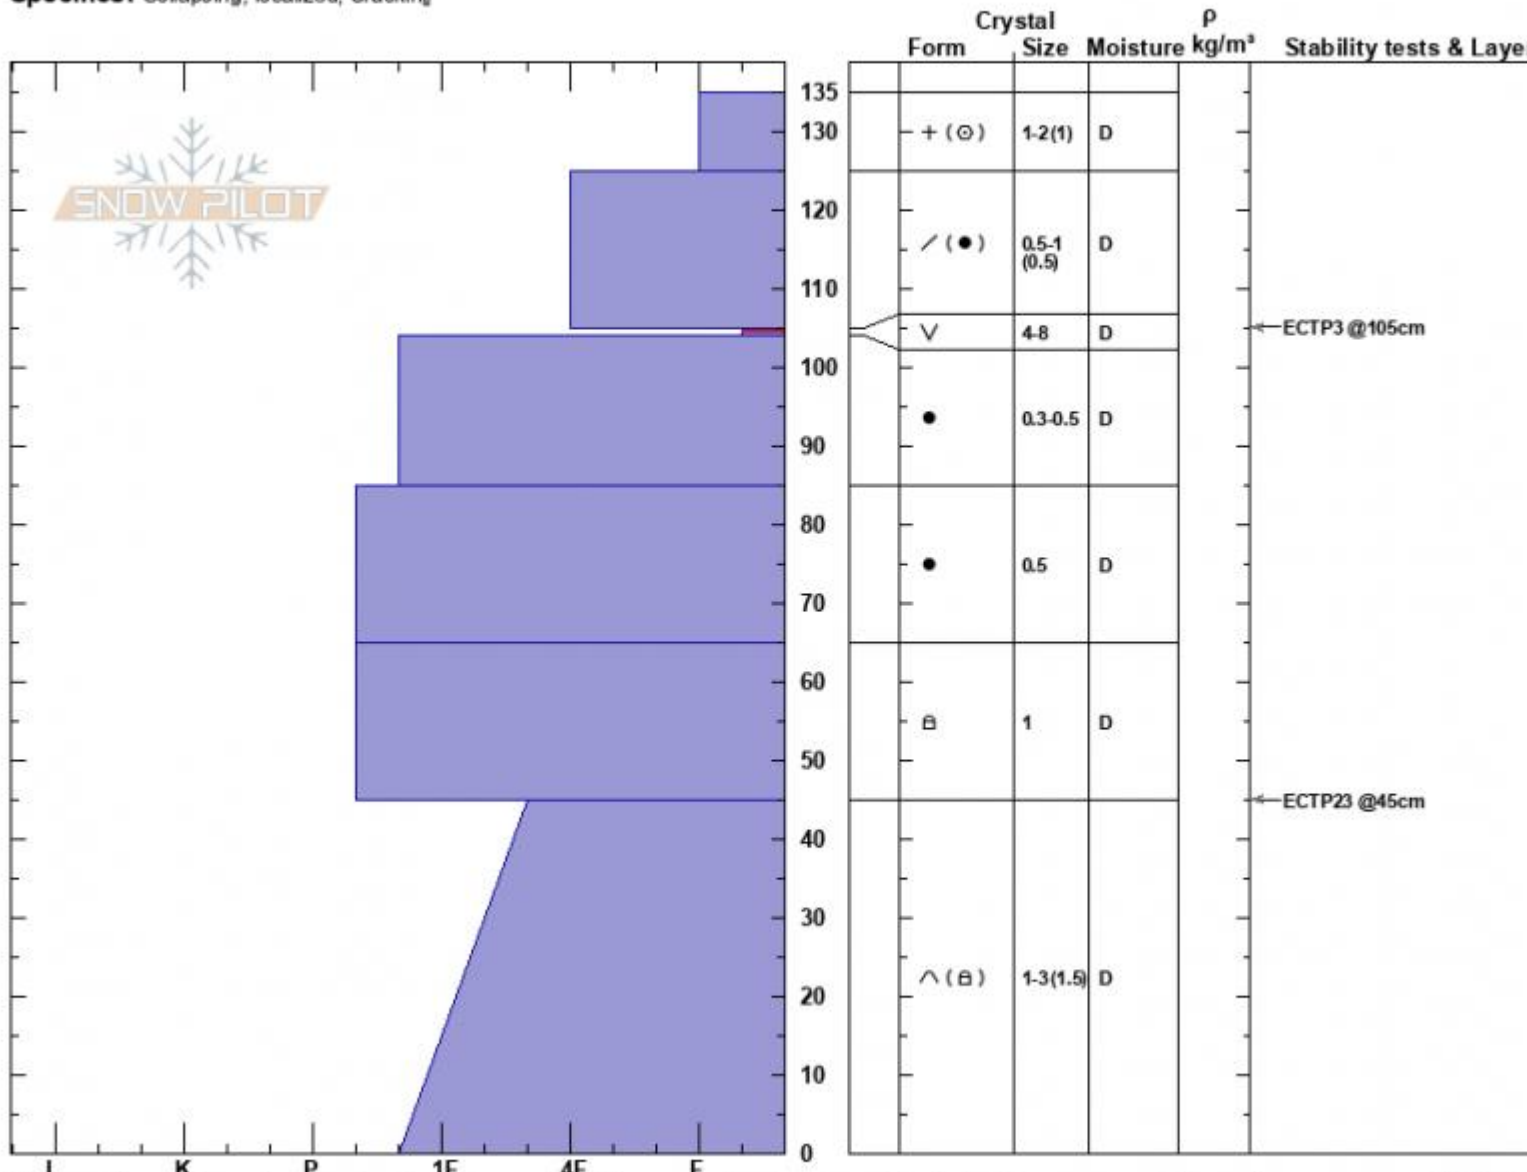

Hebgen/Trappers  
 Madison Range-S  
 MT  
 Elevation: 2779 m  
 Aspect: 115°  
 Specifics: Collapsing, localized; Cracking

Karl Birkeland  
 01/11/2023 - 2:00pm  
 Co-ord: 44.83274N, -111.34953W  
 Slope Angle: 18°  
 Wind Loading: no

Stability: Poor  
 Air Temperature:  
 Sky Cover: SCT  
 Precipitation: NO  
 Wind: Calm

HS:135    **Layer Notes:**  
 105-104cm: Problematic layer

**Notes:** Whumpf triggered up near the ridge. Appeared to collapse on surface hoar layer. Depths in this zone were variable as there were some old fallen trees.

Advisory Region  
 Lionhead Range  
 Longitude  
 -111.34W  
 Latitude  
 44.84N  
**Avalanche Details:** [Whumpf on Surface hoar at Hebgen](#)  
 Lionhead Range, 2023-01-12