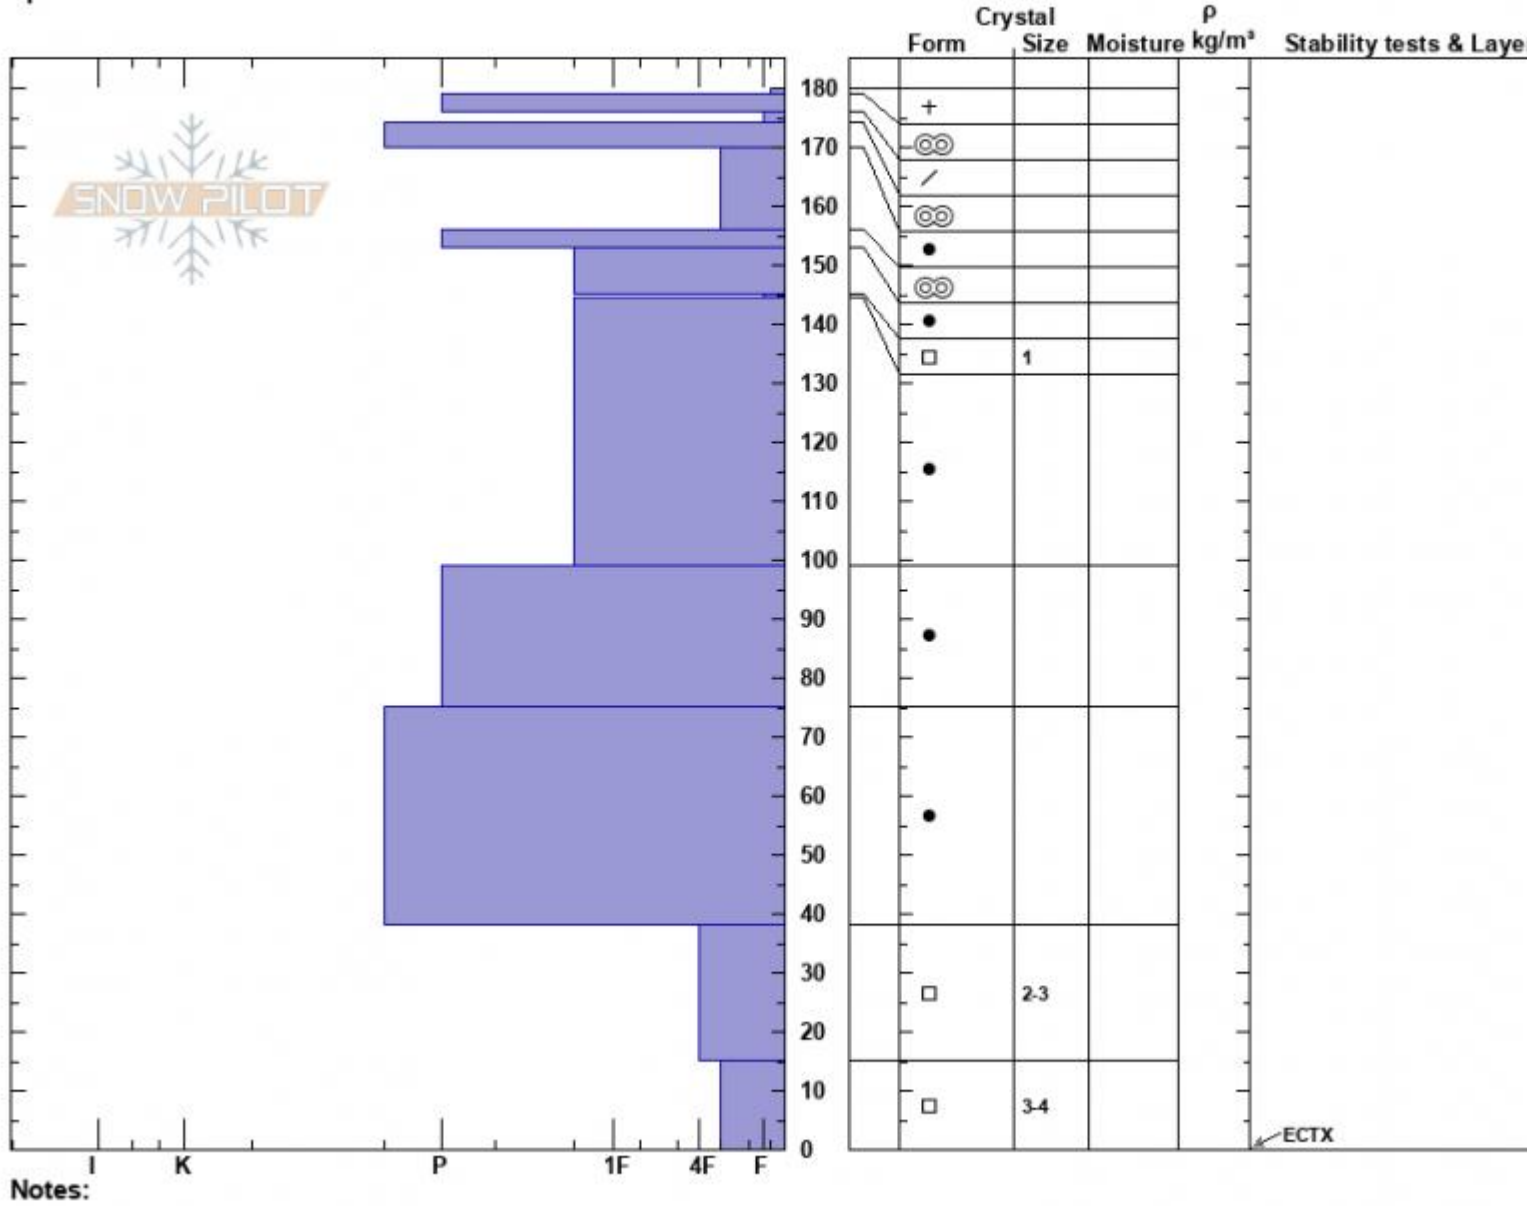

Throne South  
 Bridger Range  
 MT  
 Elevation: 8360 ft  
 Aspect: 191°  
 Specifics:

Alex Haddad  
 03/23/2023 - 11:36am  
 Co-ord: 45.88027N, -110.95219W  
 Slope Angle: 25°  
 Wind Loading: no

Stability: Good  
 Air Temperature:  
 Sky Cover: CLR  
 Precipitation: NO  
 Wind: S Calm

HS:180  
 PF:5  
 PS: 25  
 Layer Notes: 145-144.5cm: Problematic layer

PS: 5, PF: 25

Advisory Region  
 Bridger Range  
 Longitude  
 -110.95W  
 Latitude  
 45.88N

Bridger Range, 2023-03-23