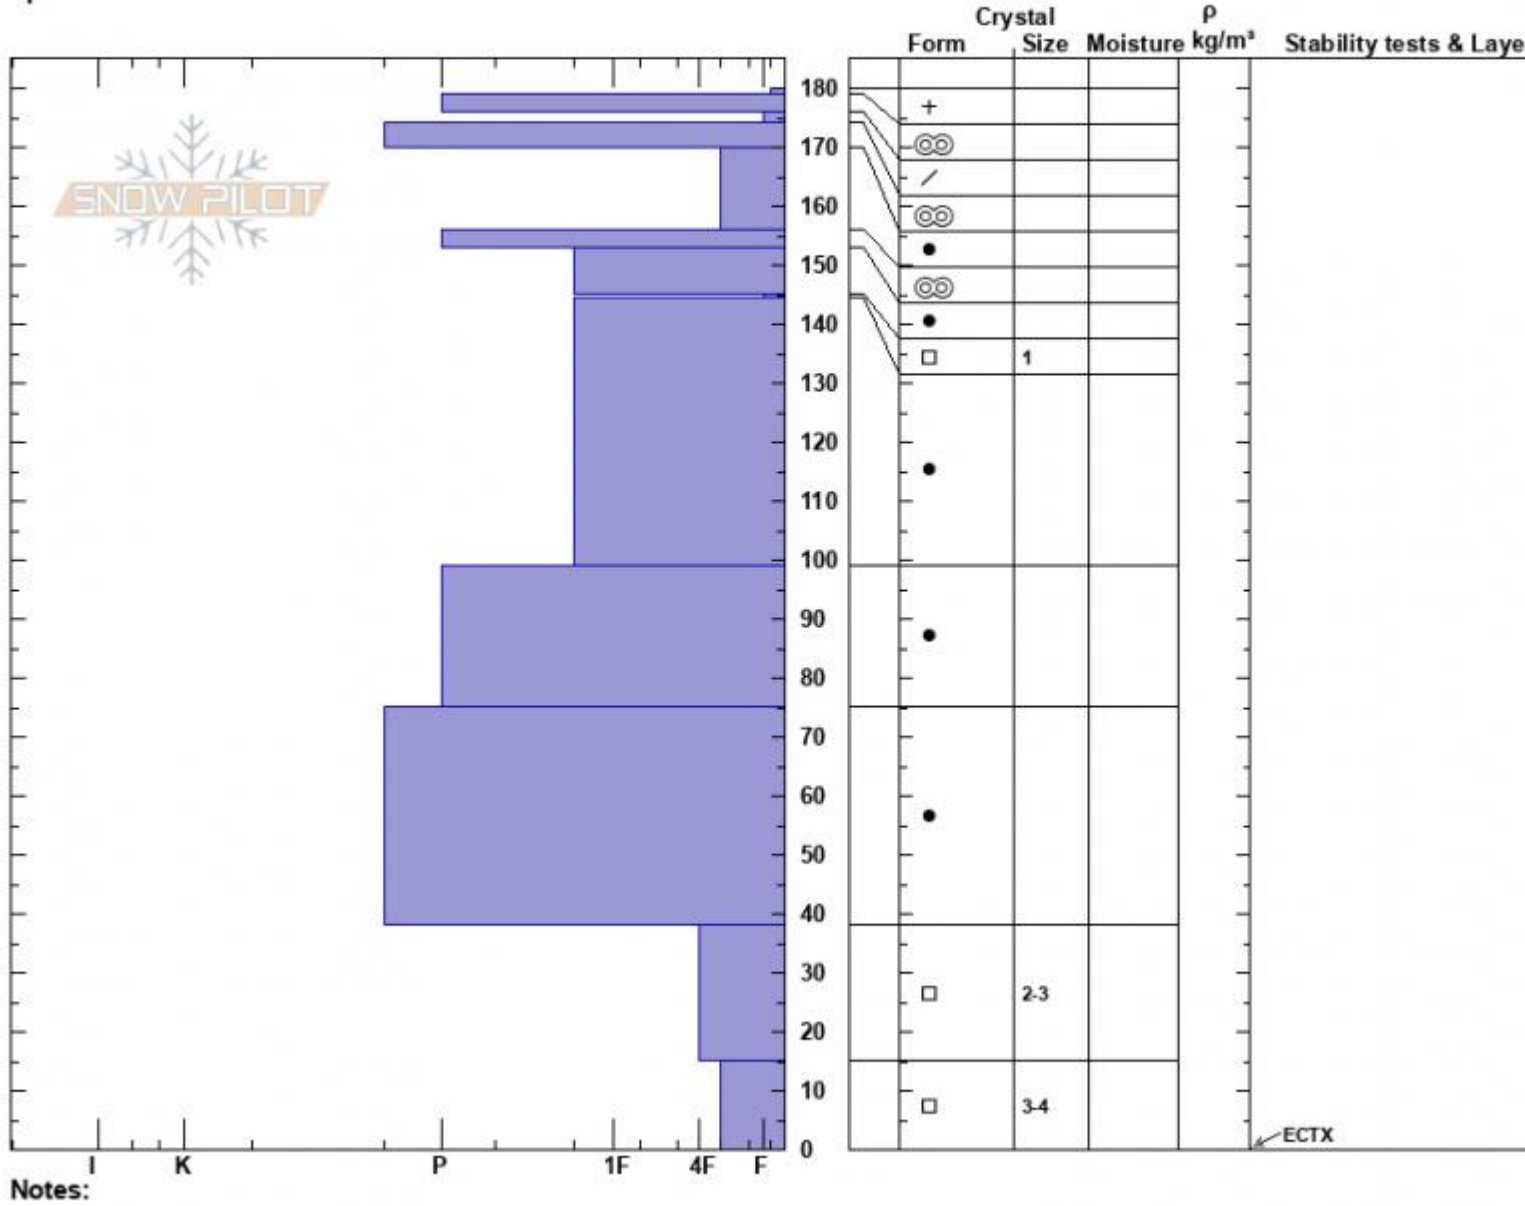

Throne South  
 Bridger Range  
 MT  
 Elevation: 8360 ft  
 Aspect: 191°  
 Specifics:

Alex Haddad  
 03/23/2023 - 11:36am  
 Co-ord: 45.88027N, -110.95219W  
 Slope Angle: 25°  
 Wind Loading: no

Stability: Good  
 Air Temperature:  
 Sky Cover: CLR  
 Precipitation: NO  
 Wind: S Calm

HS:180  
 PF:5  
 PS:25  
 Layer Notes:  
 145-144.5cm: Problematic layer

PS: 5, PF: 25

Advisory Region  
 Bridger Range  
 Longitude  
 -110.95W  
 Latitude  
 45.88N

Bridger Range, 2023-03-23