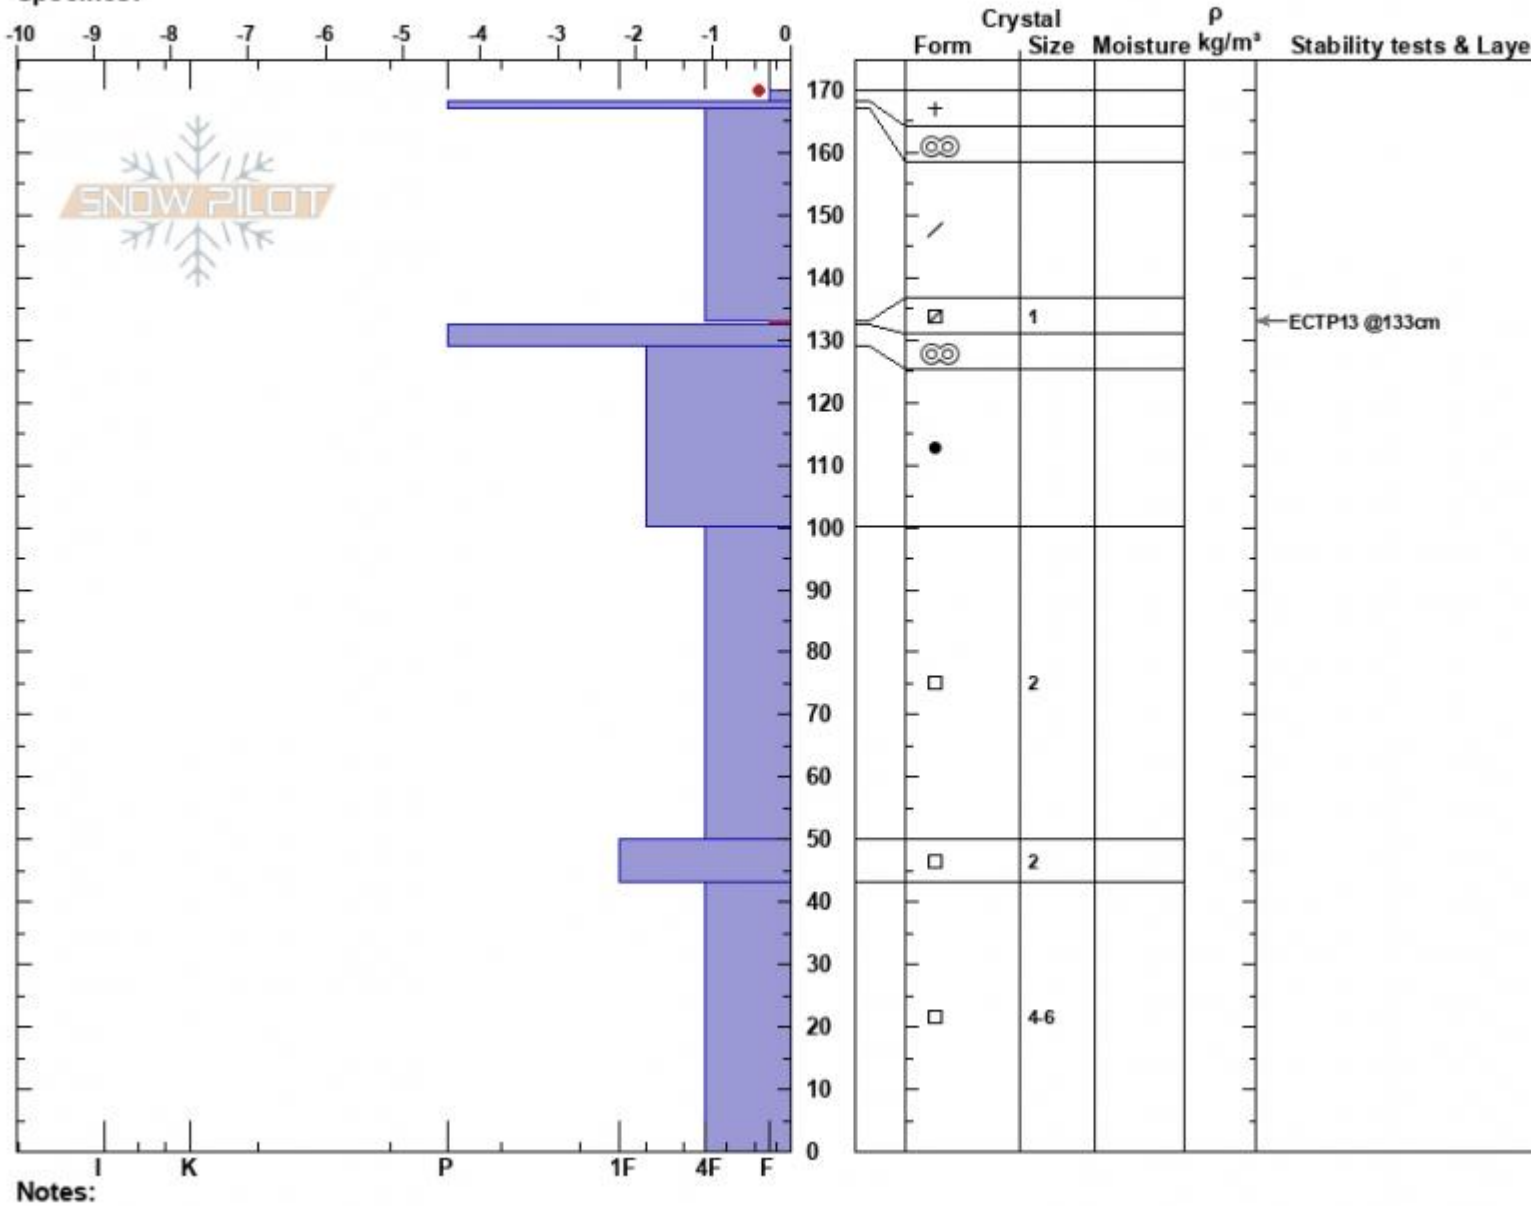

Consolation Hill  
 Madison Range-S  
 MT  
 Elevation: 9230 ft  
 Aspect: 112°  
 Specifics:

Alex Haddad  
 04/06/2023 - 12:52pm  
 Co-ord: 44.97243N, -111.27129W  
 Slope Angle: 29°  
 Wind Loading: no

Stability: Poor  
 Air Temperature: -8°C  
 Sky Cover: FEW  
 Precipitation: NO  
 Wind: S Light Breeze

HS:170 Layer Notes:  
 PF:25 133-132.5cm: Problematic layer

Advisory Region  
 Southern Madison  
 Longitude  
 -111.27W  
 Latitude  
 45.06N  
 Southern Madison, 2023-04-06