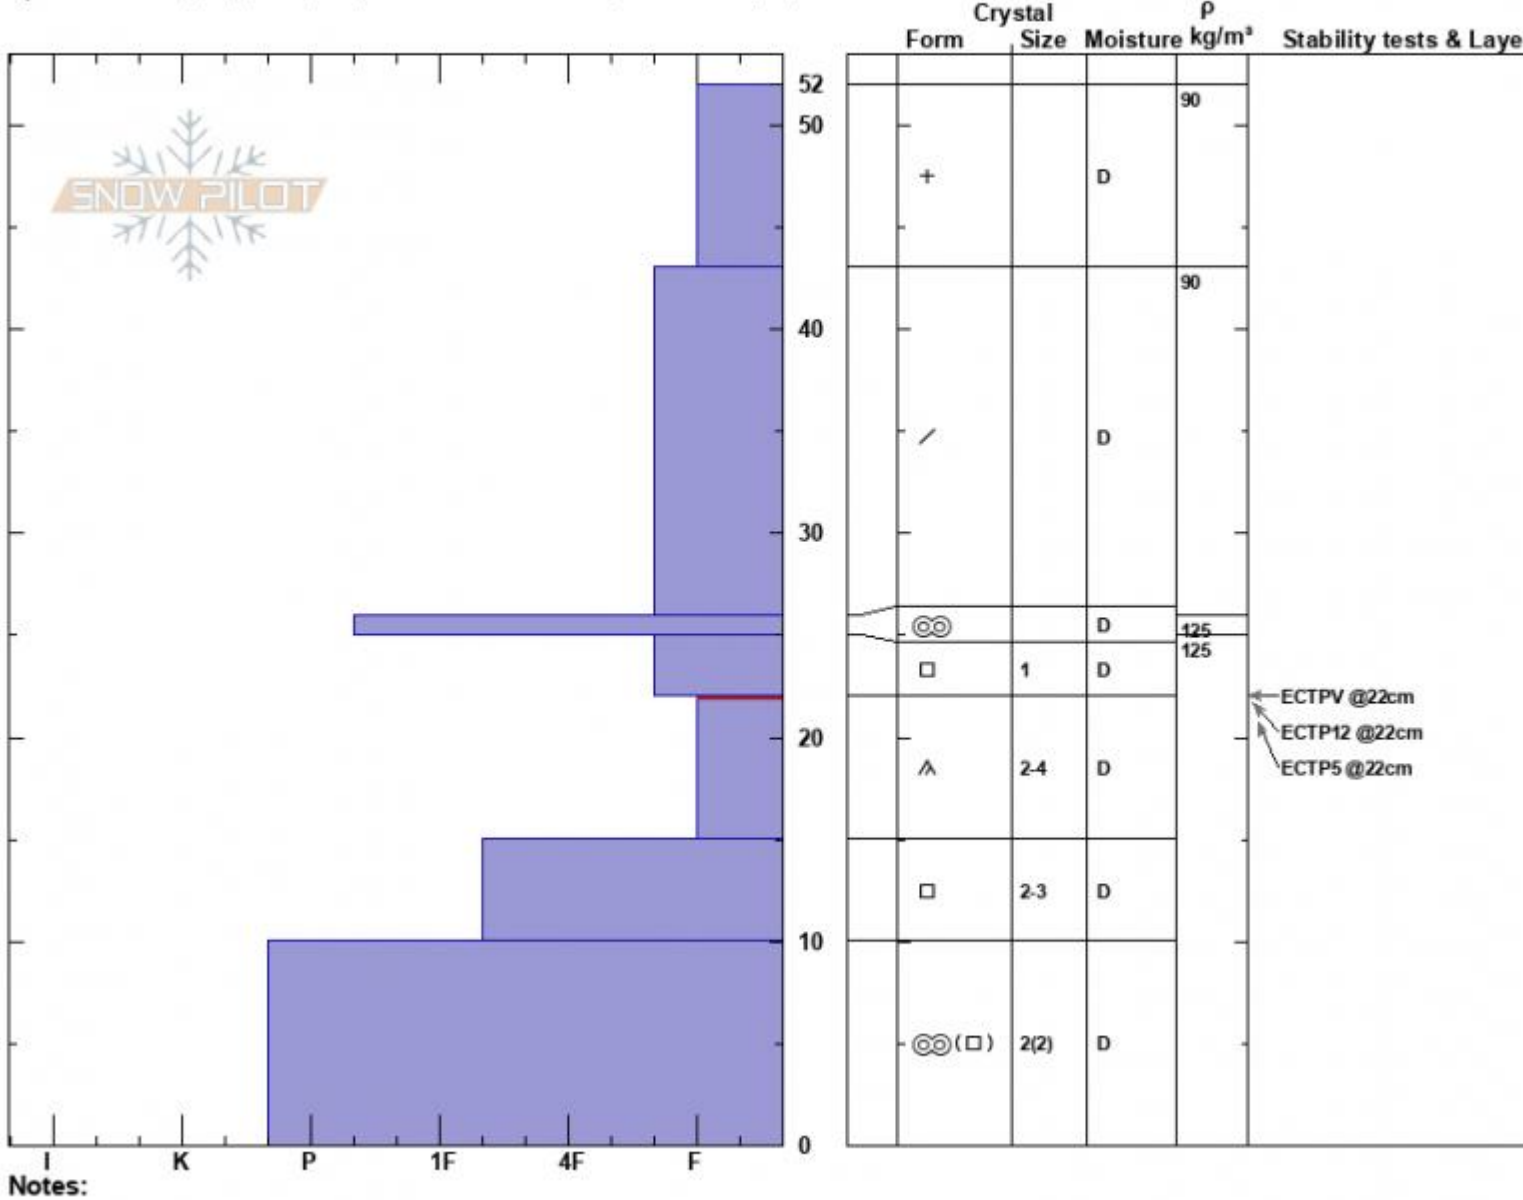

Beehive Basin  
 Madison Range-N  
 MT  
 Elevation: 8700 ft  
 Aspect: 220°

Doug Chabot-Admin  
 12/10/2023 - 11:00am  
 Co-ord: 45.32891N, -111.38644W  
 Slope Angle: 20°  
 Wind Loading: no

Stability: Poor  
 Air Temperature: -3°C  
 Sky Cover: OVC  
 Precipitation: NO  
 Wind: Calm

HS:52  
 Layer Notes:  
 22-15cm: Problematic layer

Specifics: Collapsing, widespread; Recent avalanche activity on similar slopes; Recent avalanche activity on different slopes

Advisory Region  
 Northern Madison  
 Longitude  
 -111.39W  
 Latitude  
 45.34N