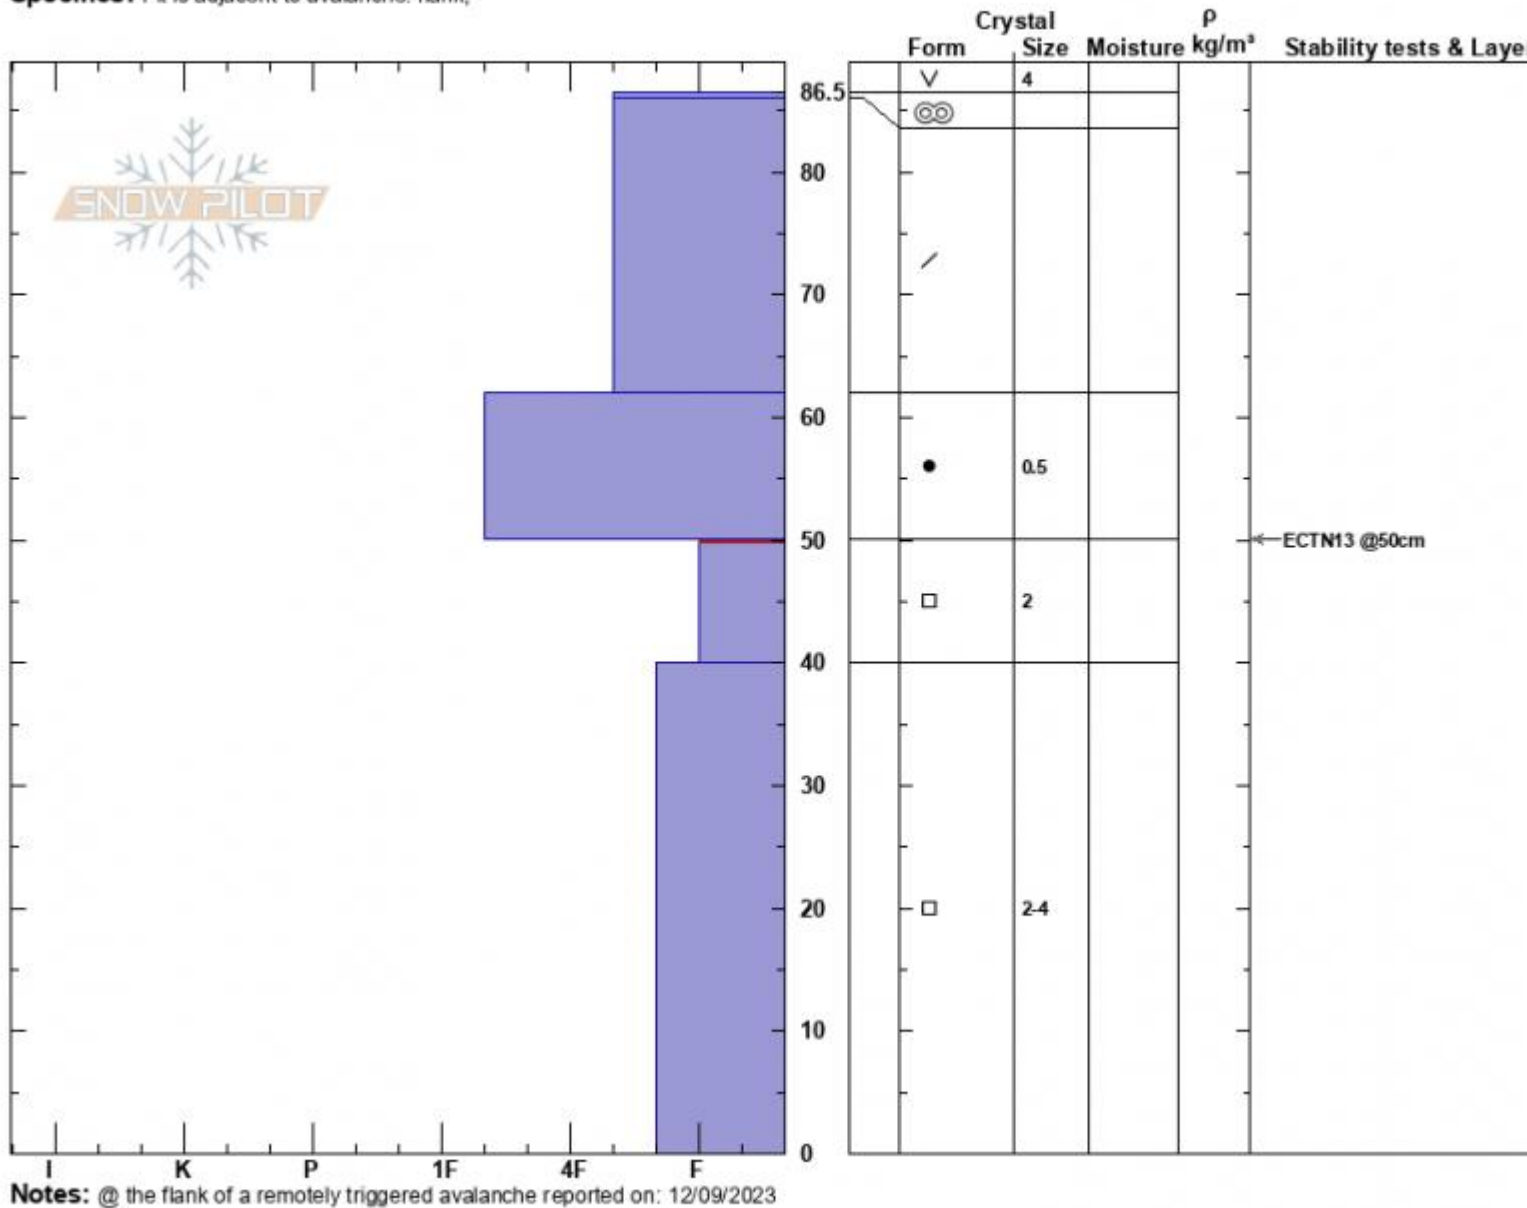

Tepee Basin Avalanche  
 Madison Range-S  
 MT  
 Elevation: 9260 ft  
 Aspect: 20°  
 Specifics: Pit is adjacent to avalanche: flank;

Zach Peterson  
 12/13/2023 - 11:45am  
 Co-ord: 44.90382N, -111.19498W  
 Slope Angle: 32°  
 Wind Loading:

Stability: Fair  
 Air Temperature:  
 Sky Cover: CLR  
 Precipitation: NO  
 Wind: Calm

HS:86.5 Layer Notes:  
 50-40cm: Problematic layer

Advisory Region  
 Southern Madison  
 Longitude  
 -111.19W  
 Latitude  
 44.90N

Forecast link: [GNFAC Avalanche Forecast for Thu Dec 14, 2023](#)  
 Southern Madison, 2023-12-13