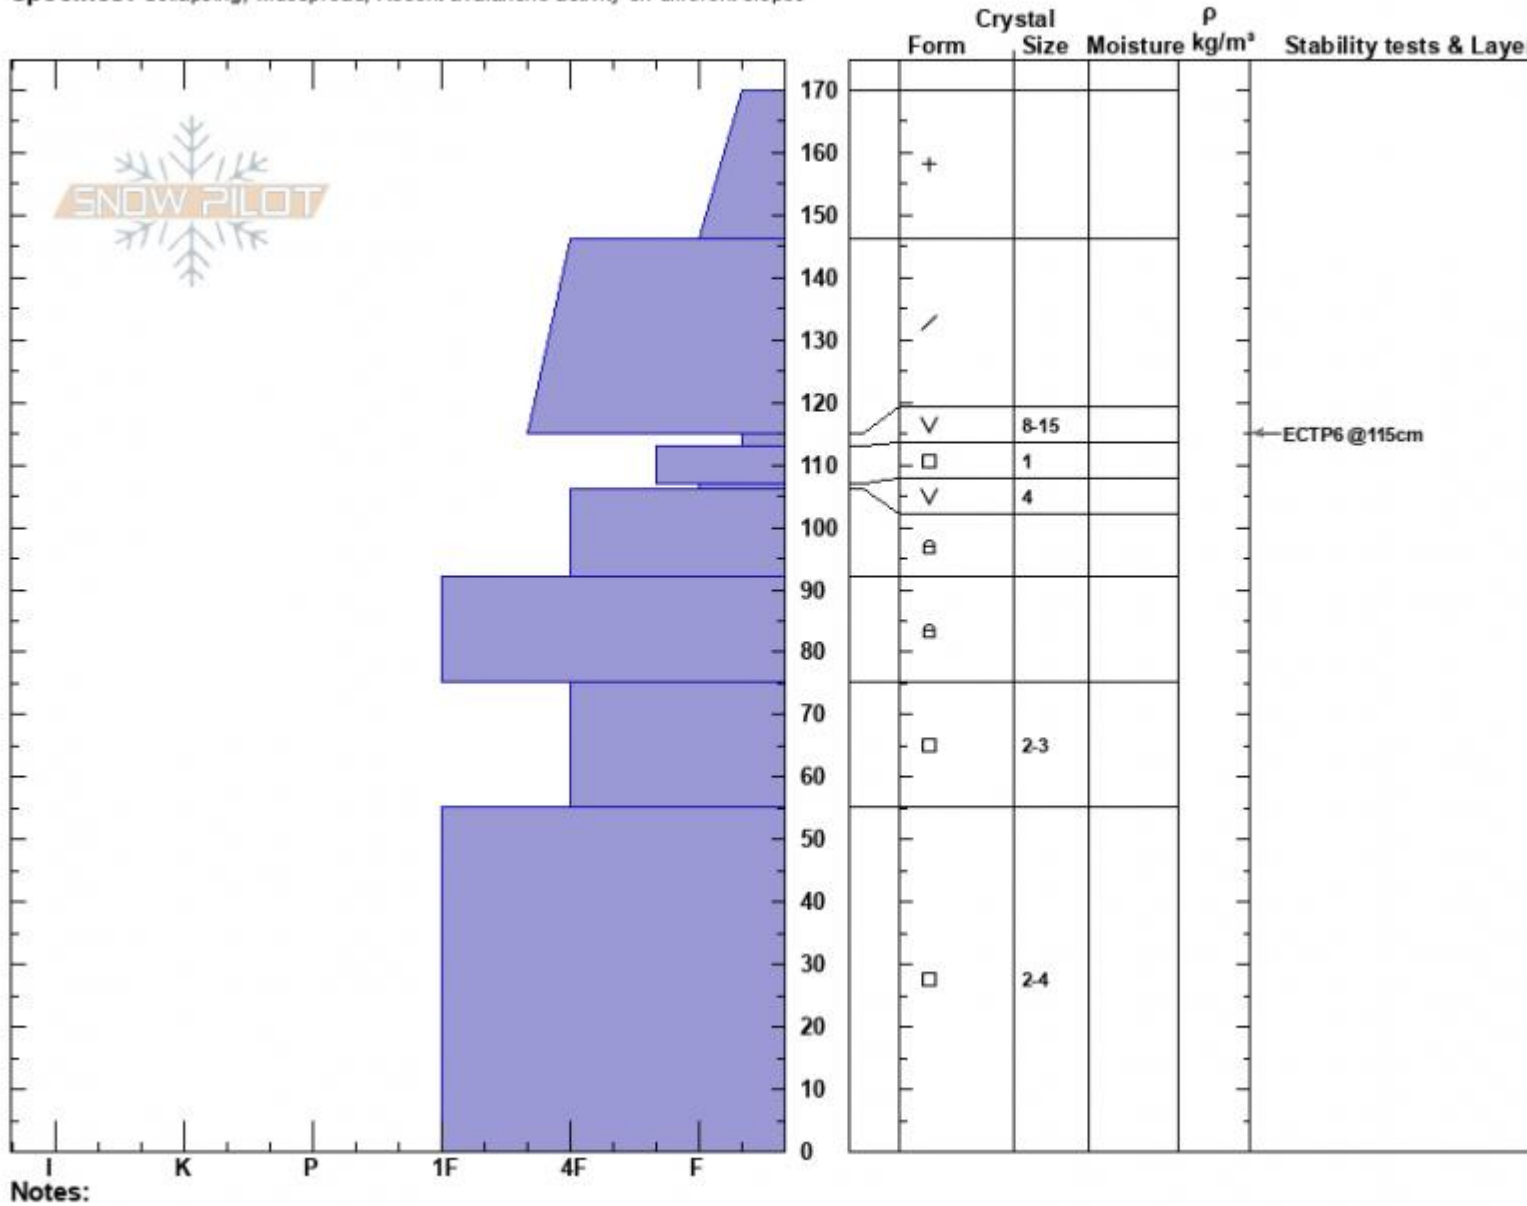

Wilderness Boundary
 Beartooths
 MT
 Elevation: 9600 ft
 Aspect: 350°
 Specifics: Collapsing, widespread; Recent avalanche activity on different slopes

Zach Peterson
 01/17/2024 - 1:00pm
 Co-ord: 45.08798N, -109.90532W
 Slope Angle: 22°
 Wind Loading: no

Stability: Poor
 Air Temperature:
 Sky Cover: OVC
 Precipitation: S1
 Wind: Calm

HS:170 Layer Notes:
 115-113cm: Problematic layer

Advisory Region
 Cooke City
 Longitude
 -109.93W
 Latitude
 45.07N

Avalanche Details: [Remote Trigger, Cooke City](#)
 Cooke City, 2024-01-17