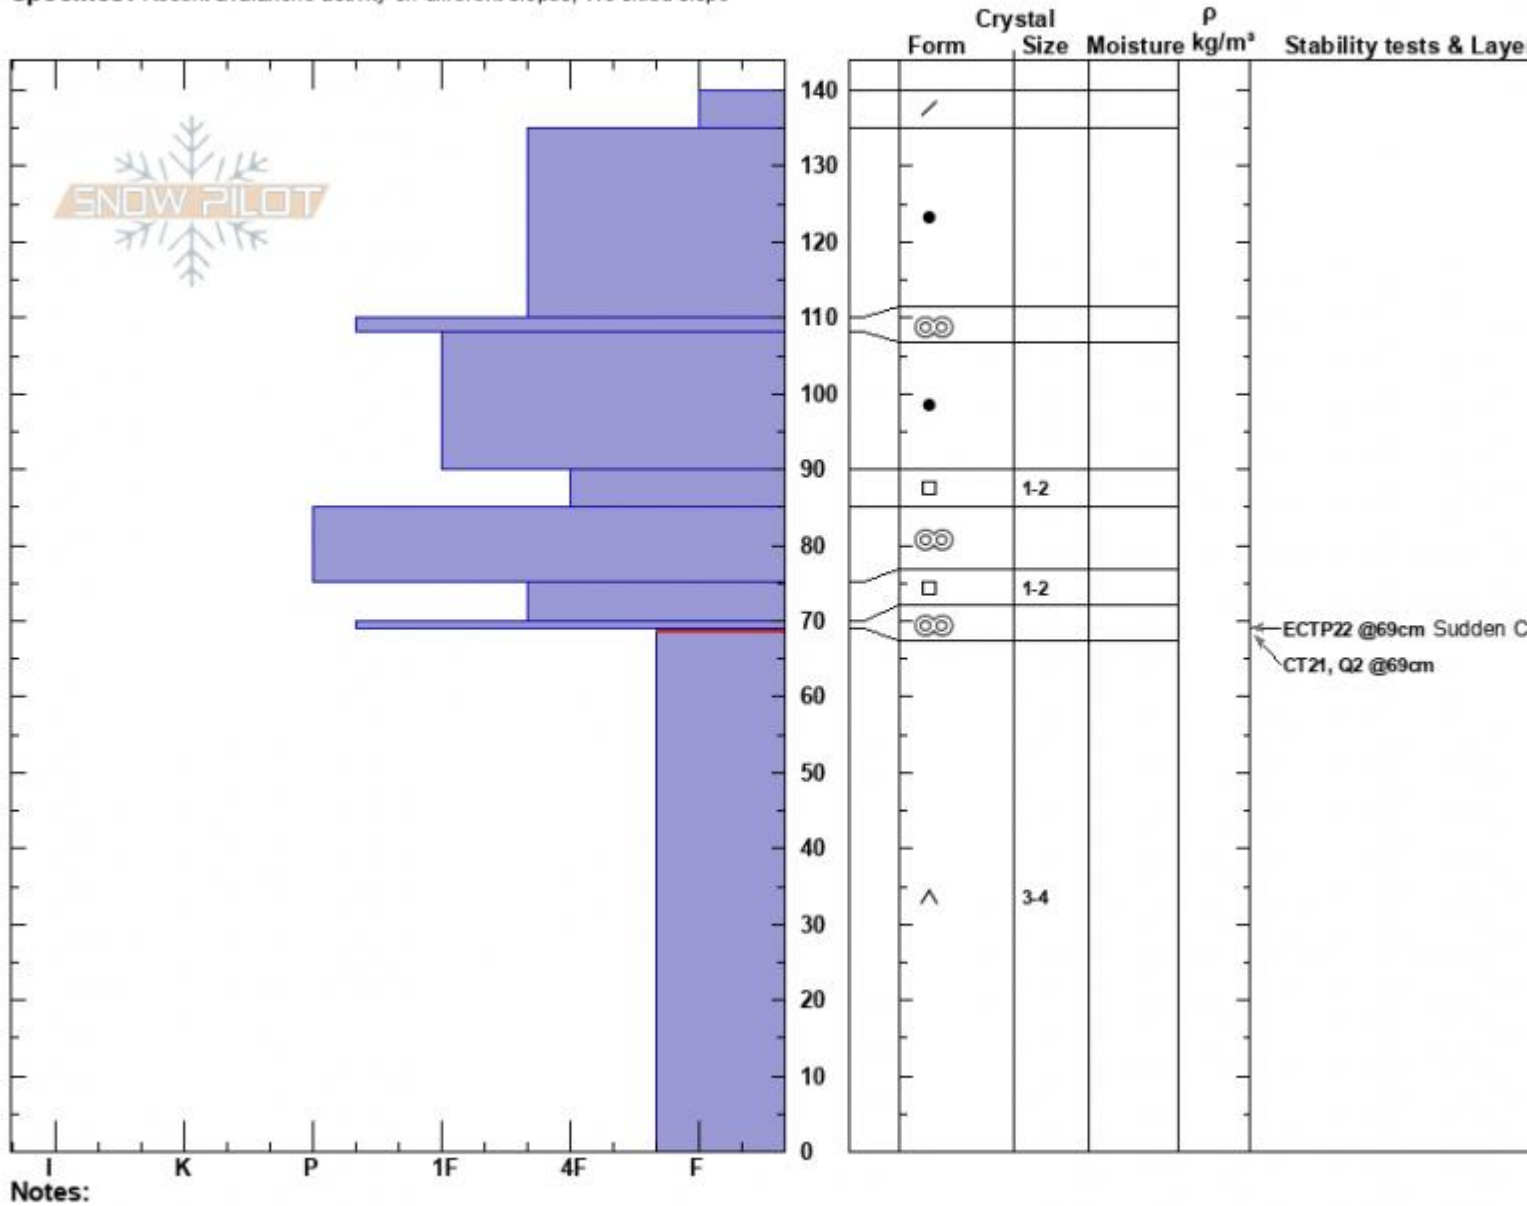

Love Chutes
 Bridger Range
 MT
 Elevation: 7551 ft
 Aspect: 337°
 Specifics: Recent avalanche activity on different slopes; We skied slope

Jackson Negri
 03/16/2024 - 10:10am
 Co-ord: 45.92795N, -110.96519W
 Slope Angle: 27°
 Wind Loading: no

Stability:
 Air Temperature:
 Sky Cover: CLR
 Precipitation: NO
 Wind:

HS:140 Layer Notes:
 69-0cm: Problematic layer

Advisory Region
 Bridger Range
 Longitude
 -110.97W

Latitude

46.93N

Bridger Range, 2024-03-17