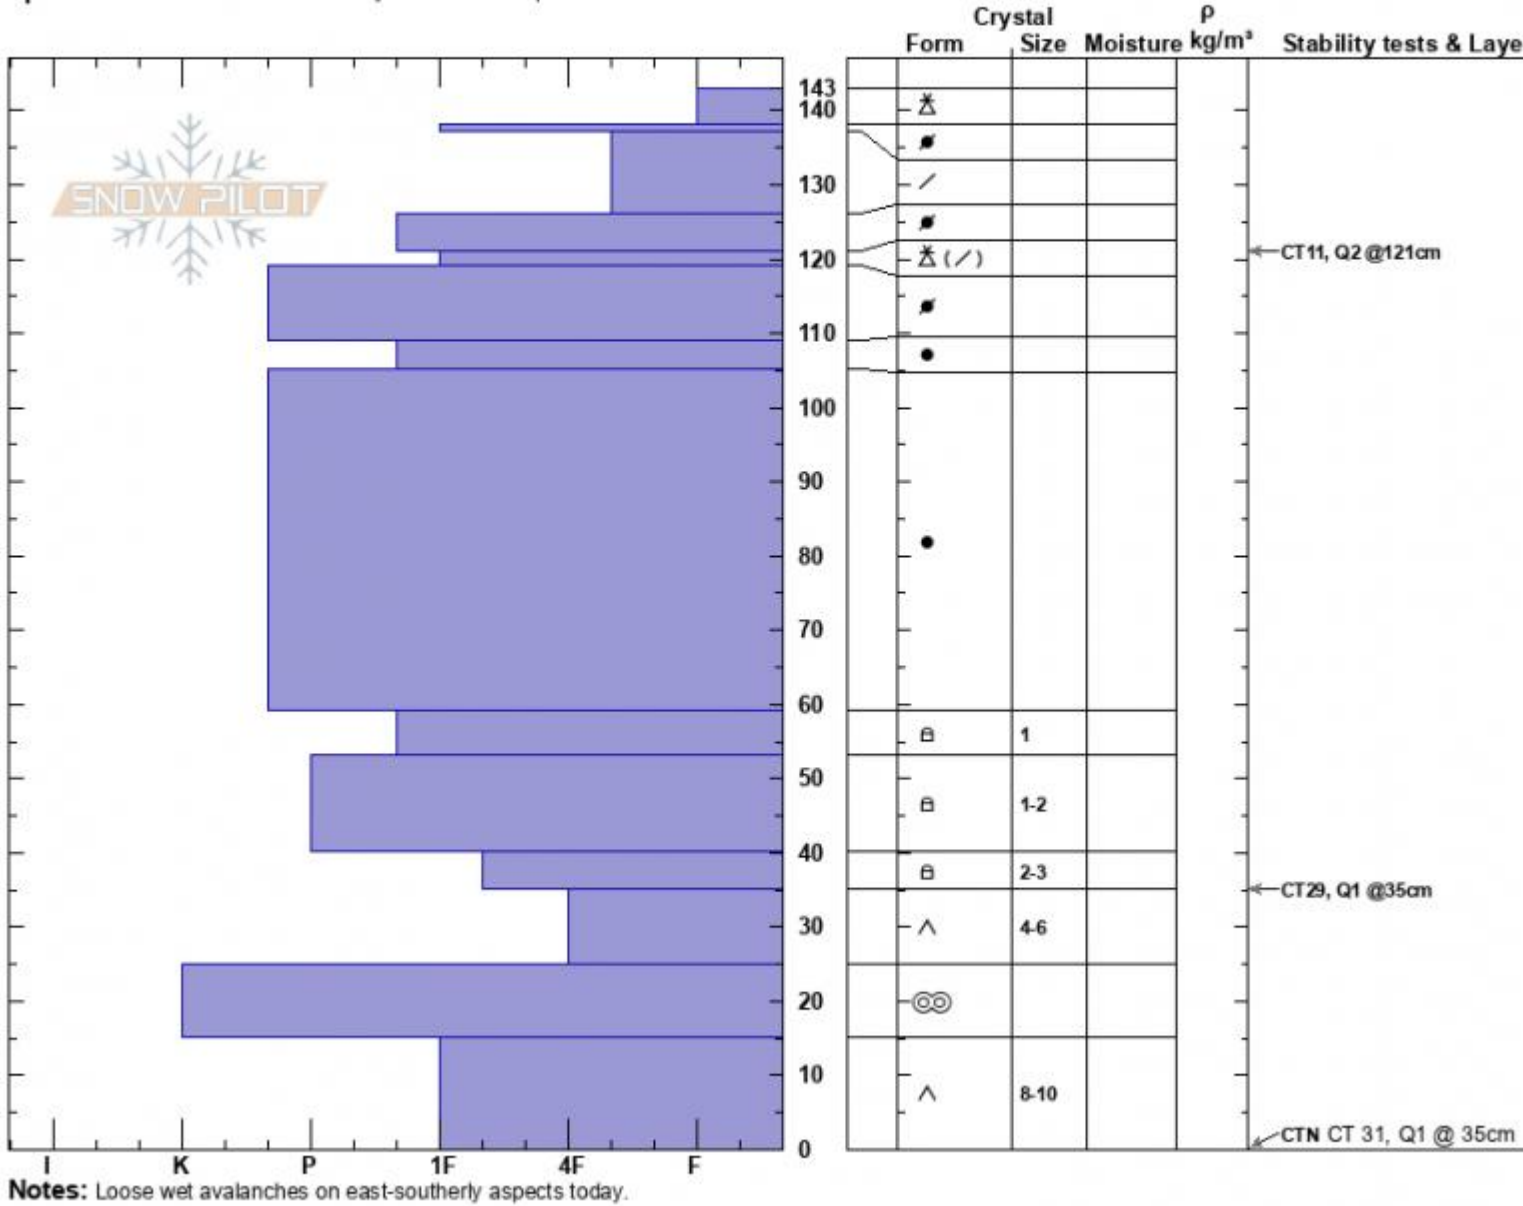

Frazier Basin  
 Bridger Range  
 MT  
 Elevation: 8490 ft  
 Aspect: 0°  
 Specifics: Recent avalanche activity on different slopes

Alex Marienthal  
 03/16/2024 - 12:30pm  
 Co-ord: 45.92192N, -110.97307W  
 Slope Angle: 28°  
 Wind Loading:

Stability: Good  
 Air Temperature:  
 Sky Cover: FEW  
 Precipitation: NO  
 Wind: Calm

HS:143 Layer Notes:  
 35-25cm: Problematic layer

Advisory Region  
 Bridger Range  
 Longitude  
 -110.98W  
 Latitude  
 45.92N  
 Bridger Range, 2024-03-16