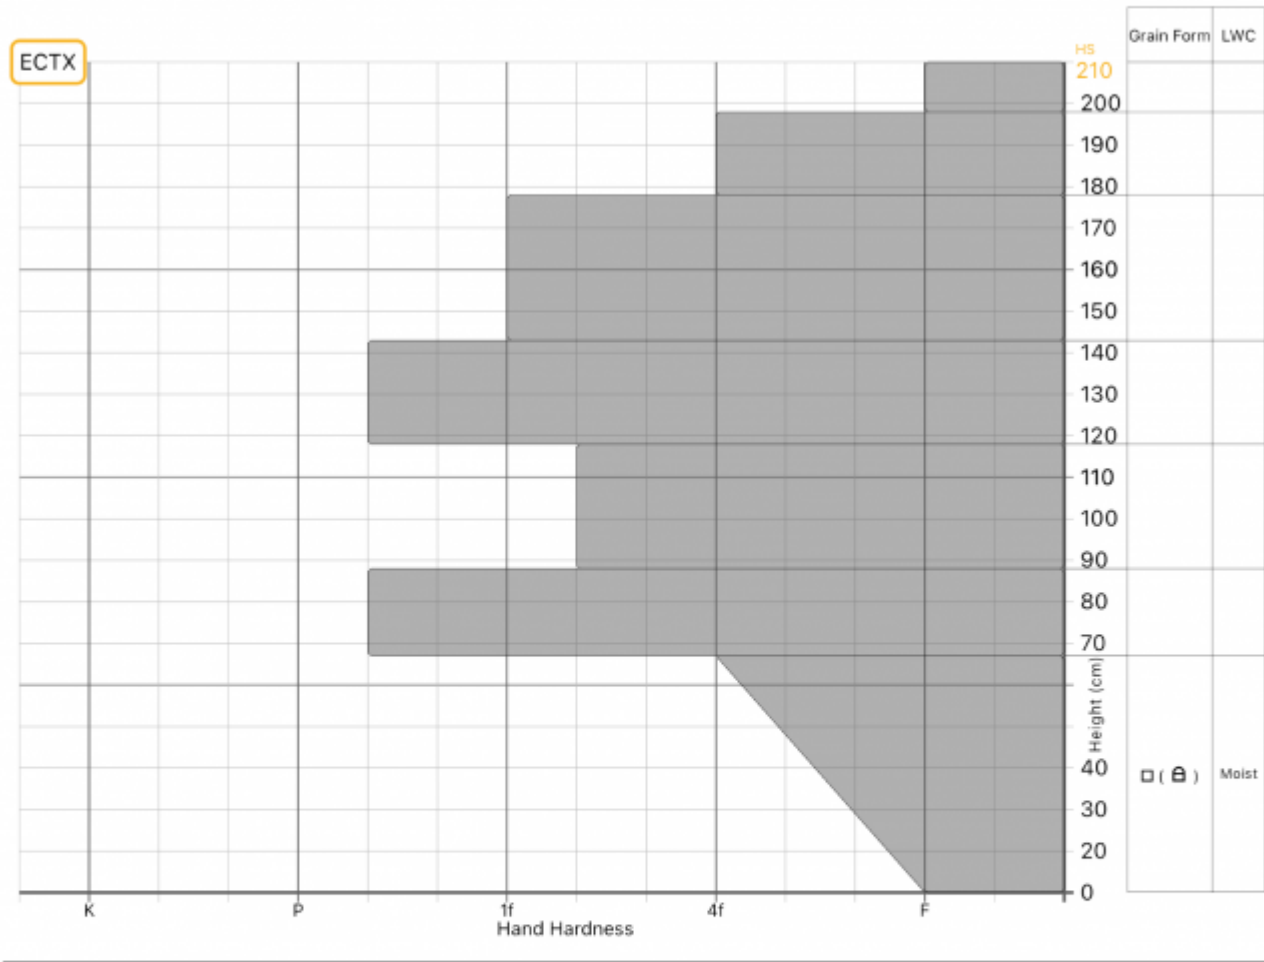

Profile Name: Republic Creek

General
 🕒 Date: 2024-03-24 14:13:00.000
 👤 Observer: Joe Trovato
 🏠 Org: Propagation Labs

Location
 📍 Elevation: 9536ft
 🌬️ Aspect: W
 📐 Slope: 27°
 📍 Lat/Lng: 44.9853,-109.9270

Weather
 🌡️ Air Temperature: ?
 ☁️ Sky Cover: ?
 ❄️ Precipitation: ?
 🌬️ Wind: ?
 🌀 Blowing Snow: ?

Snow Conditions
 📏 Total Snow Depth (HS): 210cm
 ❄️ Surface Grain: ?
 📏 Foot Pen: ?
 📏 Ski Pen: ?

Notes:

Advisory Region
 Cooke City
 Longitude
 -109.94W
 Latitude
 44.99N
 Cooke City, 2024-03-27