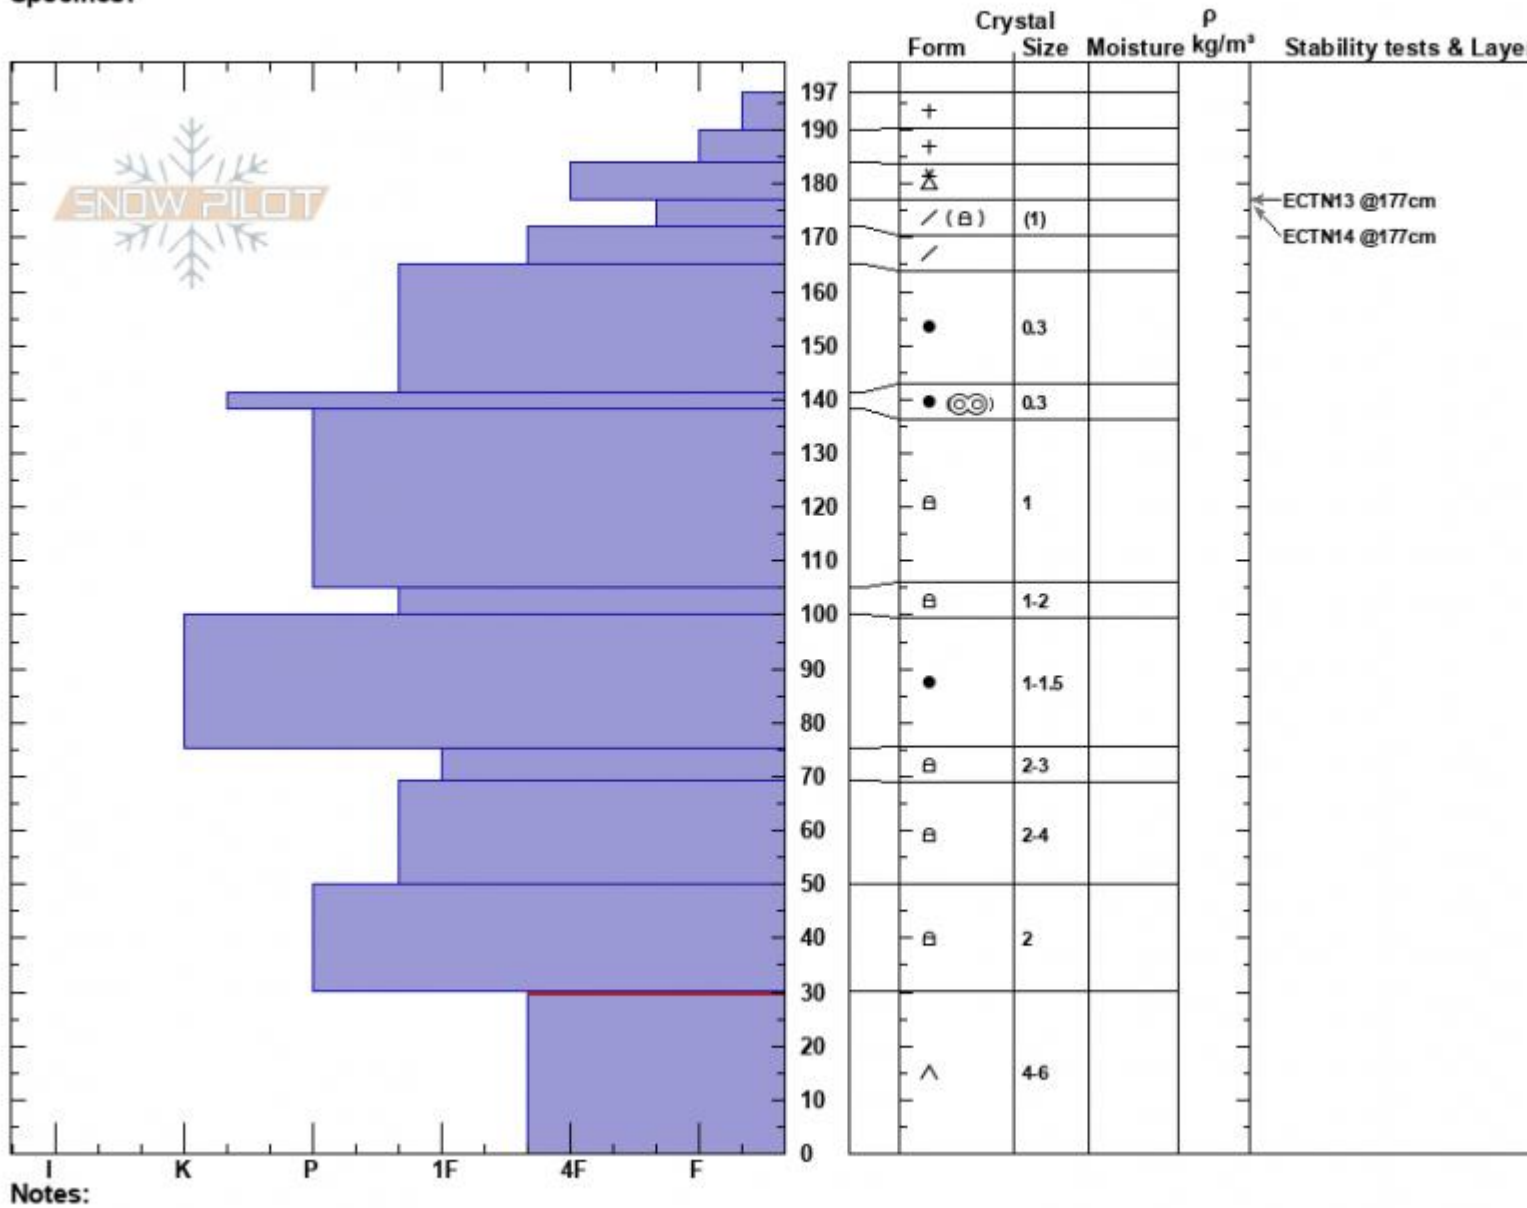

First Yellow Mule
 Madison Range-N
 MT
 Elevation: 9400 ft
 Aspect: 11°
 Specifics:

Zach Peterson
 03/24/2024 - 11:10am
 Co-ord: 45.17495N, -111.37992W
 Slope Angle: 12°
 Wind Loading: yes

Stability: Good
 Air Temperature:
 Sky Cover: OVC
 Precipitation: S-1
 Wind: N Light Breeze

HS:197
 PF:35
 Layer Notes:
 30-0cm: Problematic layer

Advisory Region
 Northern Madison
 Longitude
 -111.38W
 Latitude
 45.17N
 Northern Madison, 2024-03-24