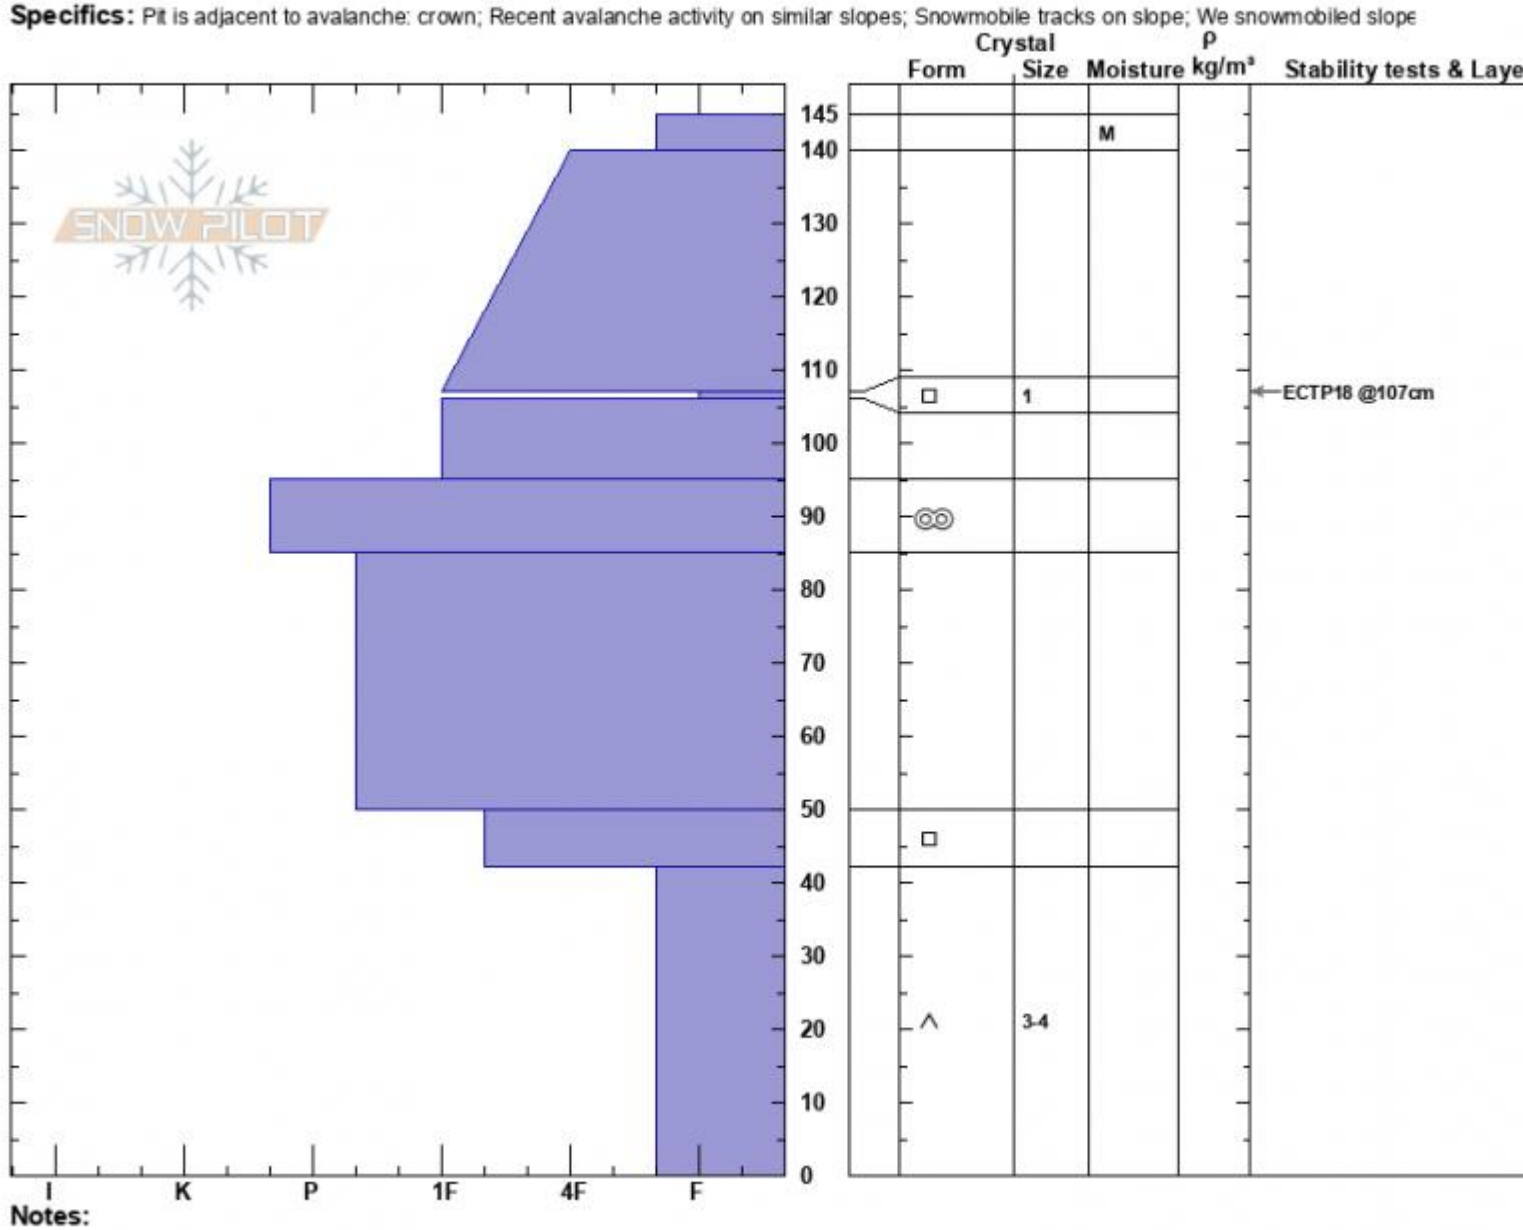

Targhee Creek  
 Lionhead Range  
 MT  
 Elevation: 9600 ft  
 Aspect: 75°  
 Specifics: Pit is adjacent to avalanche: crown; Recent avalanche activity on similar slopes; Snowmobile tracks on slope; We snowmobiled slope

Ian Hoyer  
 04/02/2024 - 12:00pm  
 Co-ord: 44.75039N, -111.39098W  
 Slope Angle: 31°  
 Wind Loading: no

Stability: Fair  
 Air Temperature:  
 Sky Cover: CLR  
 Precipitation: NO  
 Wind: Calm

HS:145 Layer Notes:  
 PF:30 107-106cm:Problematic layer

Notes:  
 Advisory Region  
 Lionhead Range  
 Longitude  
 -111.32W  
 Latitude  
 44.71N  
 Avalanche Details: [Snowmo triggered small slide at Lionhead](#)  
 Lionhead Range, 2024-04-02