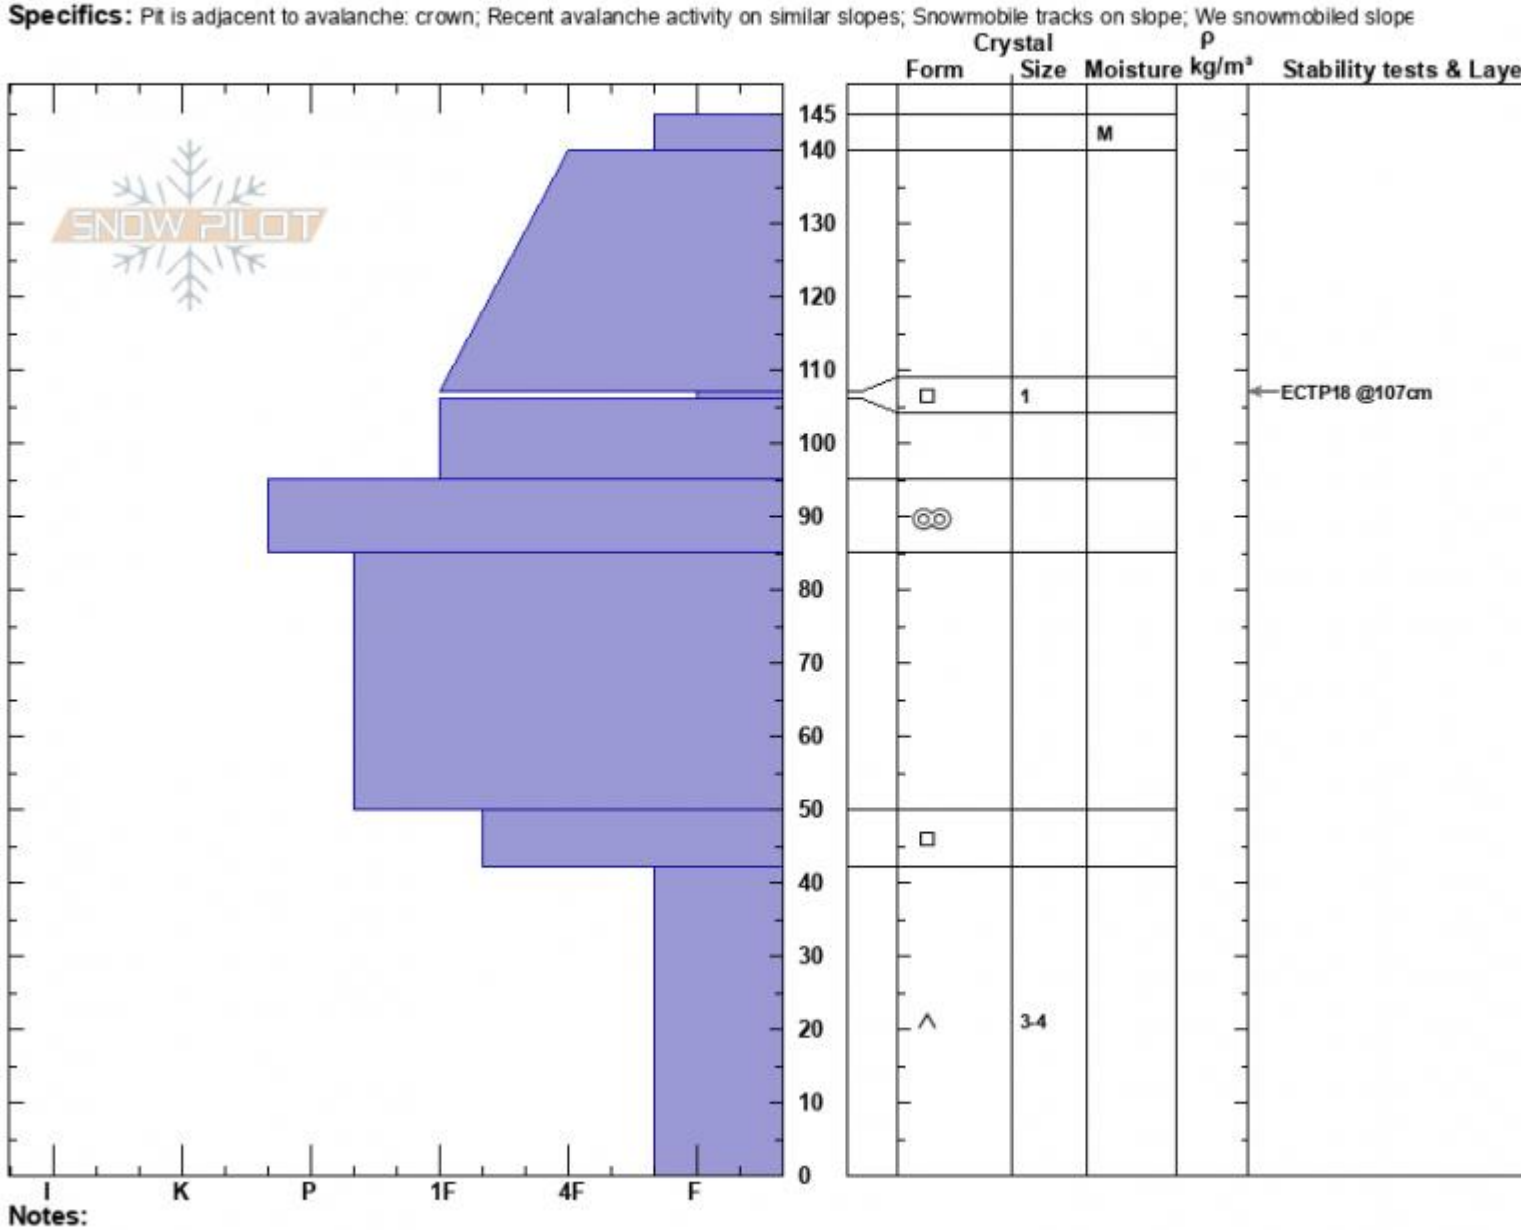

Targhee Creek
 Lionhead Range
 MT
 Elevation: 9600 ft
 Aspect: 75°
 Specifics: Pit is adjacent to avalanche: crown; Recent avalanche activity on similar slopes; Snowmobile tracks on slope; We snowmobiled slope

Ian Hoyer
 04/02/2024 - 12:00pm
 Co-ord: 44.75039N, -111.39098W
 Slope Angle: 31°
 Wind Loading: no

Stability: Fair
 Air Temperature:
 Sky Cover: CLR
 Precipitation: NO
 Wind: Calm

HS:145 Layer Notes:
 PF:30 107-106cm:Problematic layer

Notes:
 Advisory Region
 Lionhead Range
 Longitude
 -111.32W
 Latitude
 44.71N
 Avalanche Details: [Snowmo triggered small slide at Lionhead](#)
 Lionhead Range, 2024-04-02