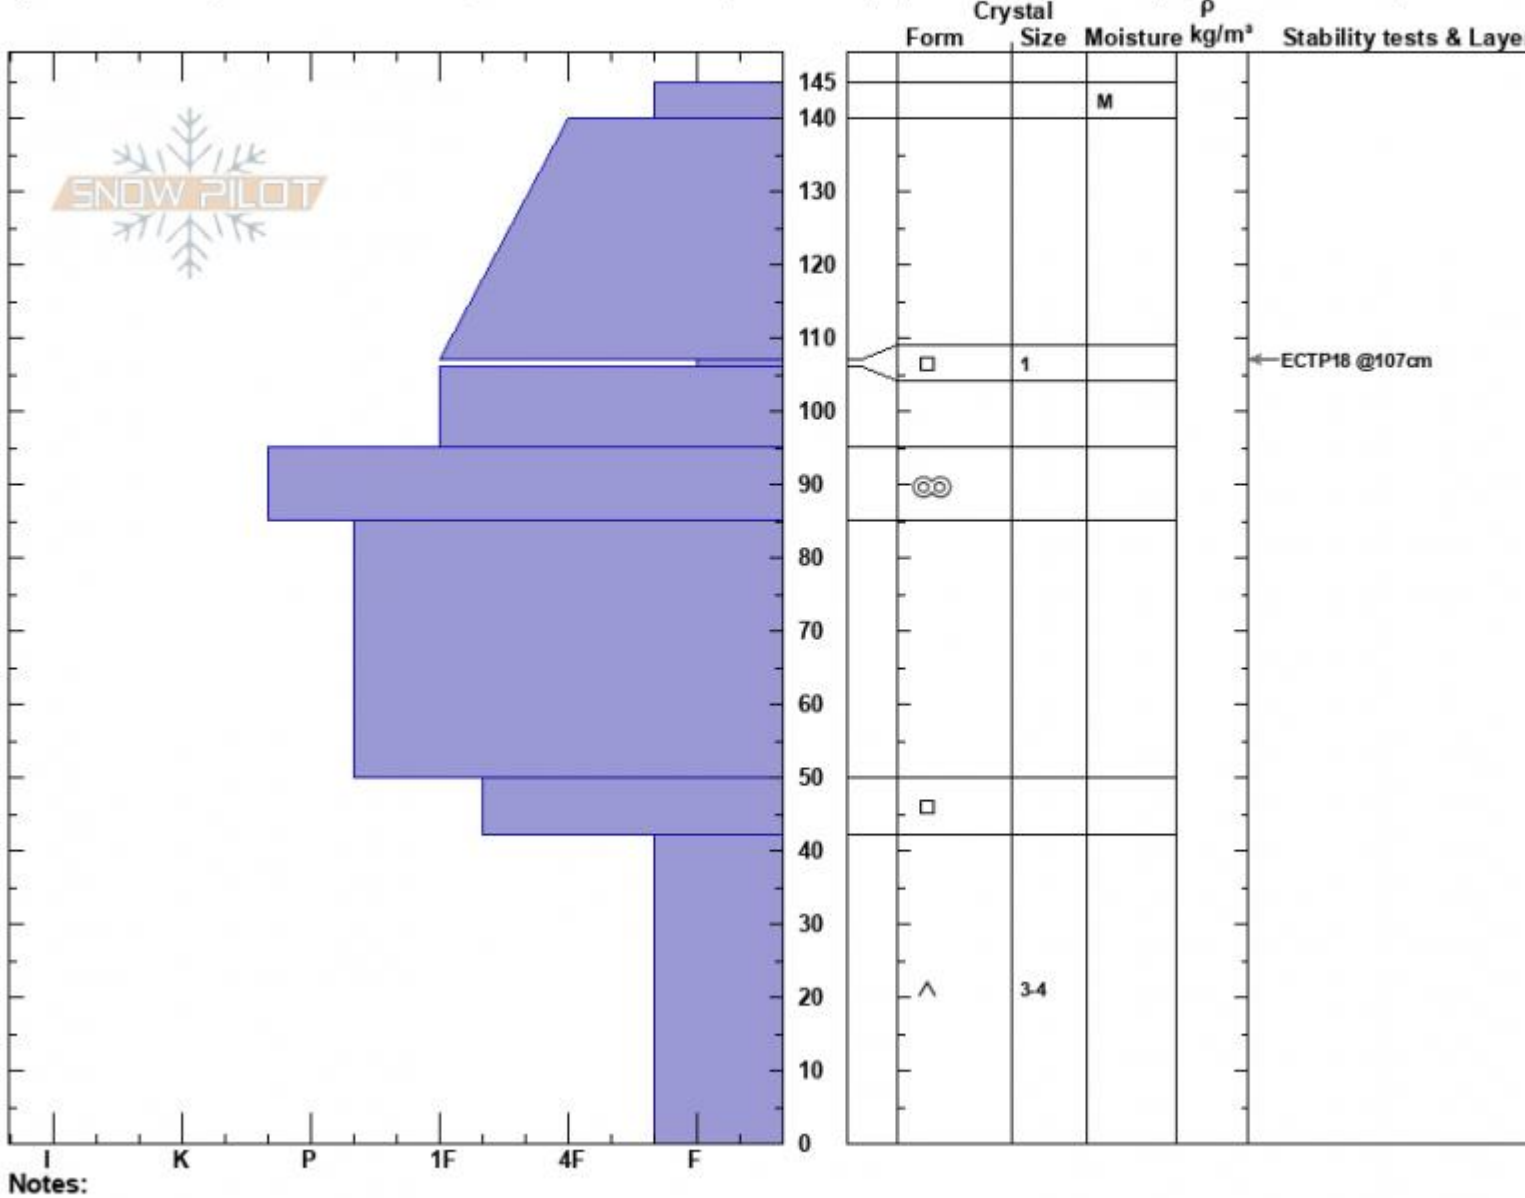

Targhee Creek
 Lionhead Range
 MT
 Elevation: 9600 ft
 Aspect: 75°

Ian Hoyer
 04/02/2024 - 12:00pm
 Co-ord: 44.75039N, -111.39098W
 Slope Angle: 31°
 Wind Loading: no

Stability: Fair
 Air Temperature:
 Sky Cover: CLR
 Precipitation: NO
 Wind: Calm

HS:145
 PF:30
Layer Notes:
 107-106cm:Problematic layer

Specifics: Pit is adjacent to avalanche: crown; Recent avalanche activity on similar slopes; Snowmobile tracks on slope; We snowmobiled slope

Advisory Region
 Lionhead Range
 Longitude
 -111.32W
 Latitude
 44.71N

Avalanche Details: [Snowmo triggered small slide at Lionhead](#)
 Lionhead Range, 2024-04-02