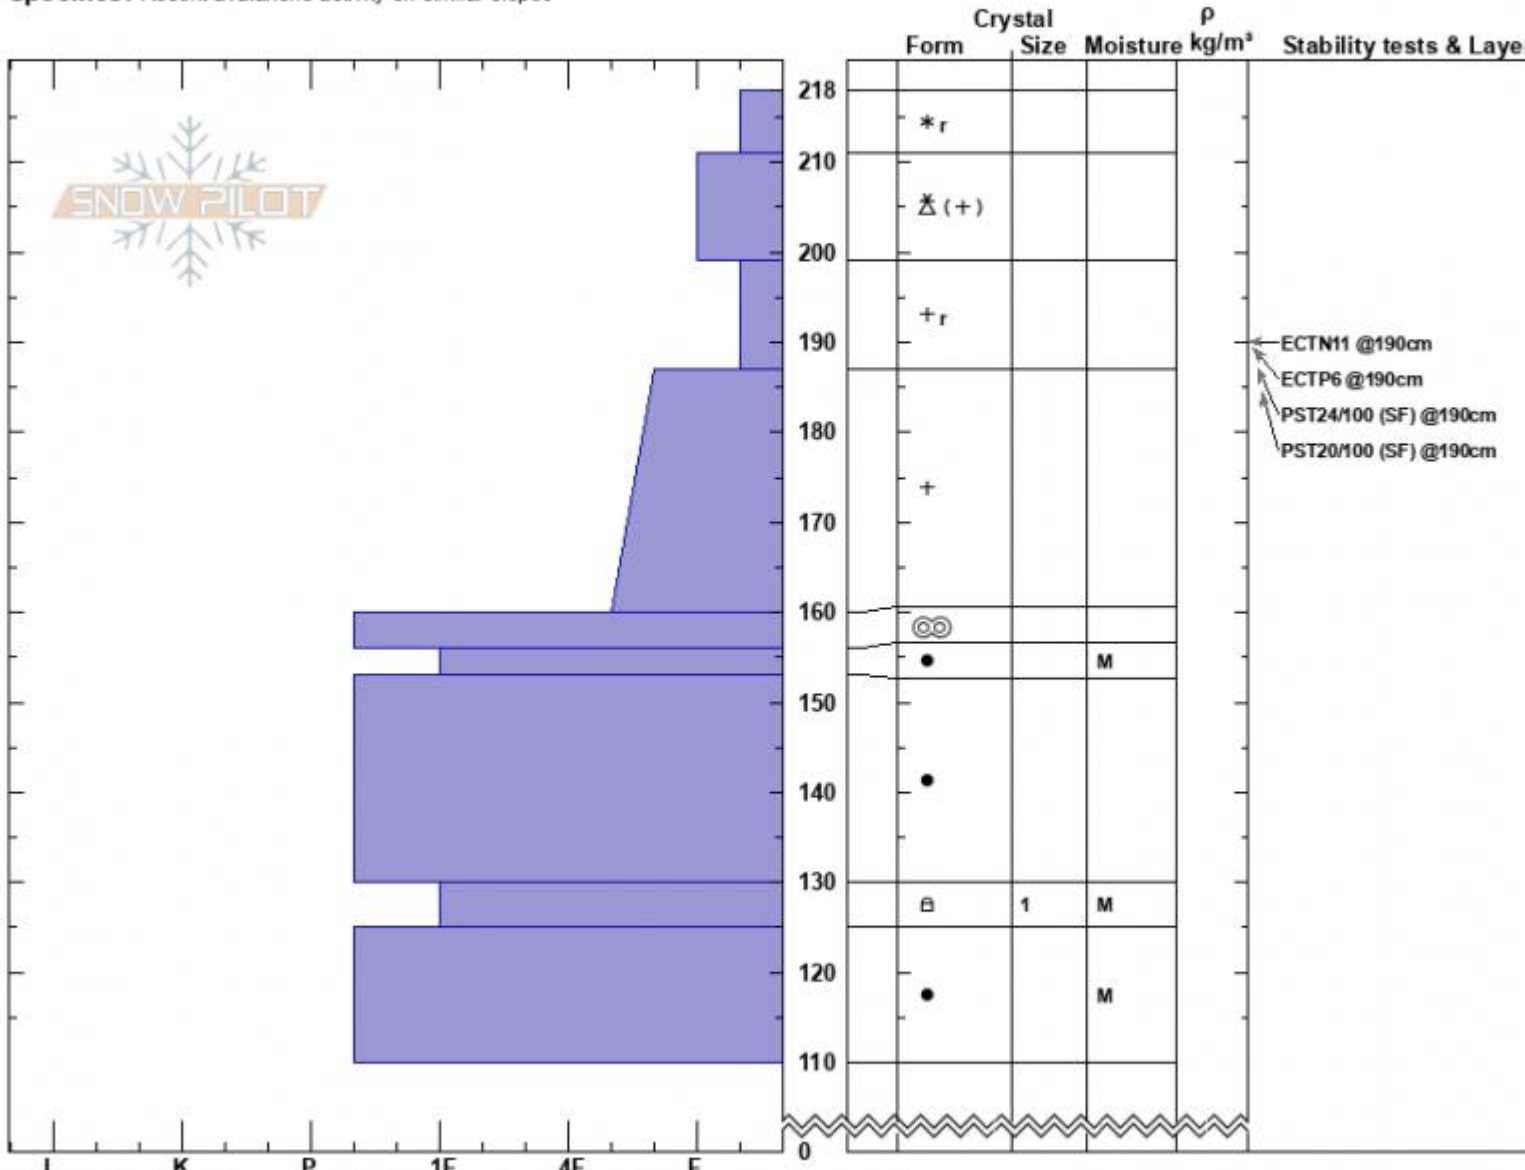

Refrigerator Chutes  
 Bridger Range  
 MT  
 Elevation: 8300 ft  
 Aspect: 43°  
 Specifics: Recent avalanche activity on similar slopes

Zach Peterson  
 04/07/2024 - 12:00pm  
 Co-ord: 45.82876N, -110.93217W  
 Slope Angle: 30°  
 Wind Loading: no

Stability: Poor  
 Air Temperature:  
 Sky Cover: OVC  
 Precipitation: S5  
 Wind: Calm

HS:218 Layer Notes:  
 PF:59 199-187cm:Problematic layer

Notes: Widespread storm slab instability. Many skier/rider avalanches on steep slopes ~1' deep.

Advisory Region  
 Bridger Range  
 Longitude  
 -110.93W  
 Latitude  
 45.83N  
 Bridger Range, 2024-04-07