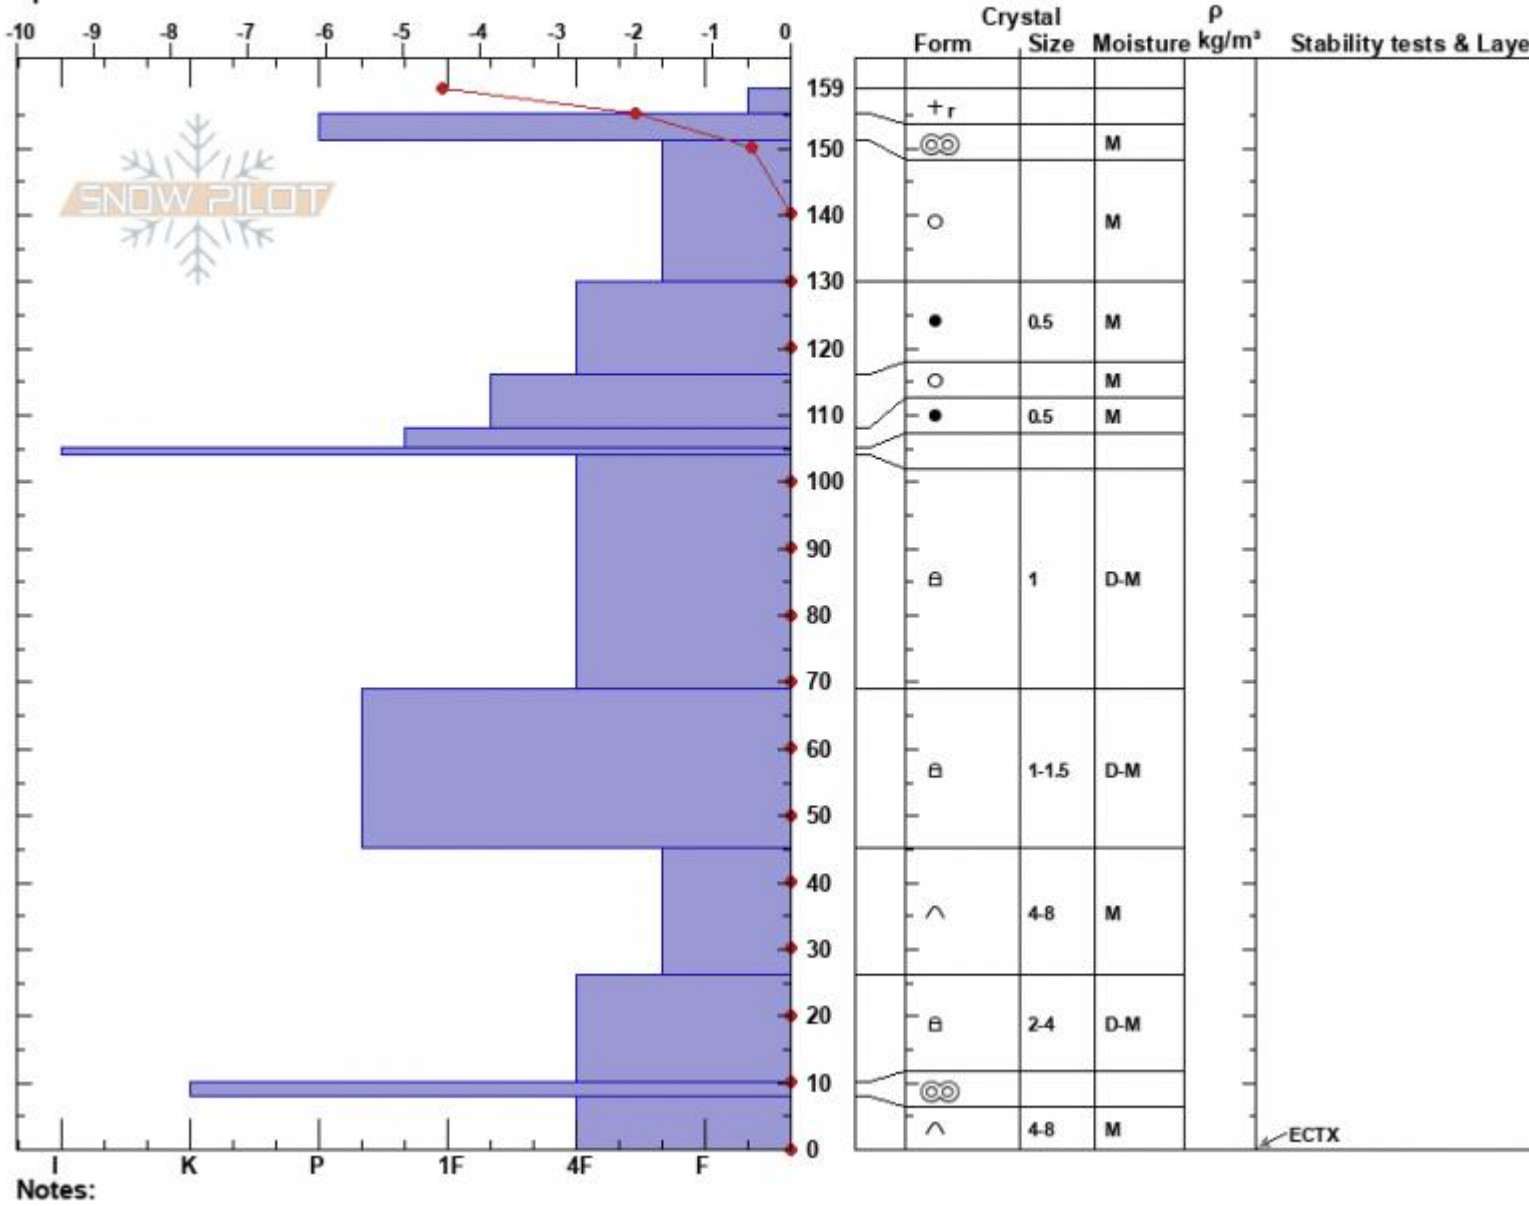

Ski Hill Lionhead
 Lionhead Range
 MT
 Elevation: 8010 ft
 Aspect: 69°
 Specifics:

Alex Marienthal
 04/06/2024 - 10:43am
 Co-ord: 44.70228N, -111.29555W
 Slope Angle: 27°
 Wind Loading: no

Stability: Good
 Air Temperature: -6.5°C
 Sky Cover: OVC
 Precipitation: S1
 Wind: N Light Breeze

HS:159
 PF:30
 Layer Notes: 159-155cm:Problematic layer

Advisory Region
 Lionhead Range
 Longitude
 -111.32W

Latitude

44.71N

Lionhead Range, 2024-04-06