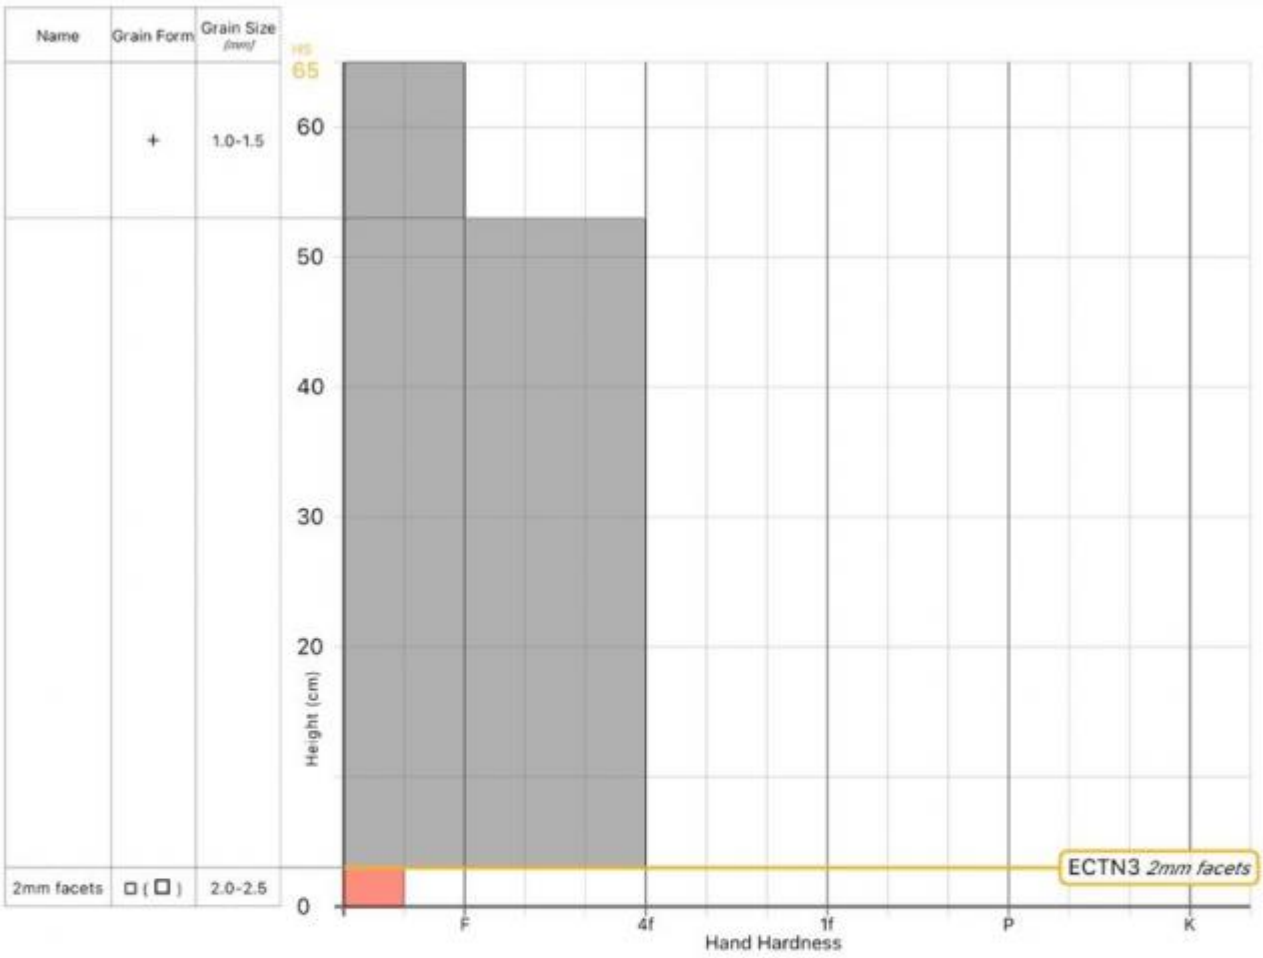

Profile Name: **Bridger Range**

General

🕒 Date: 2024-11-06 11:10:24.000
 👤 Observer: **Tyler Miller**
 🏠 Org:

Location

📍 Elevation: **7800ft**
 🌬️ Aspect: **NW**
 📐 Slope: **23°**
 📍 Lat/Lng: **45.8305,-110.9307**

Weather

🌡️ Air Temperature: ?
 ☁️ Sky Cover: **Scattered**
 ❄️ Precipitation: **No Precipitation**
 🌬️ Wind: **Moderate,NE**
 🌬️ Blowing Snow: **Light**

Snow Conditions

📏 Total Snow Depth (HS): **65cm**
 ❄️ Surface Grain: **Graupel 1.0-1.5mm**
 📏 Foot Pen: ?
 📏 Ski Pen: ?

Notes: -13° C air (unable to input negative value for temp)

MANUAL SNOW PROFILE

Advisory Region
 Bridger Range
 Longitude
 -110.92W
 Latitude
 45.82N
 Bridger Range, 2024-11-07