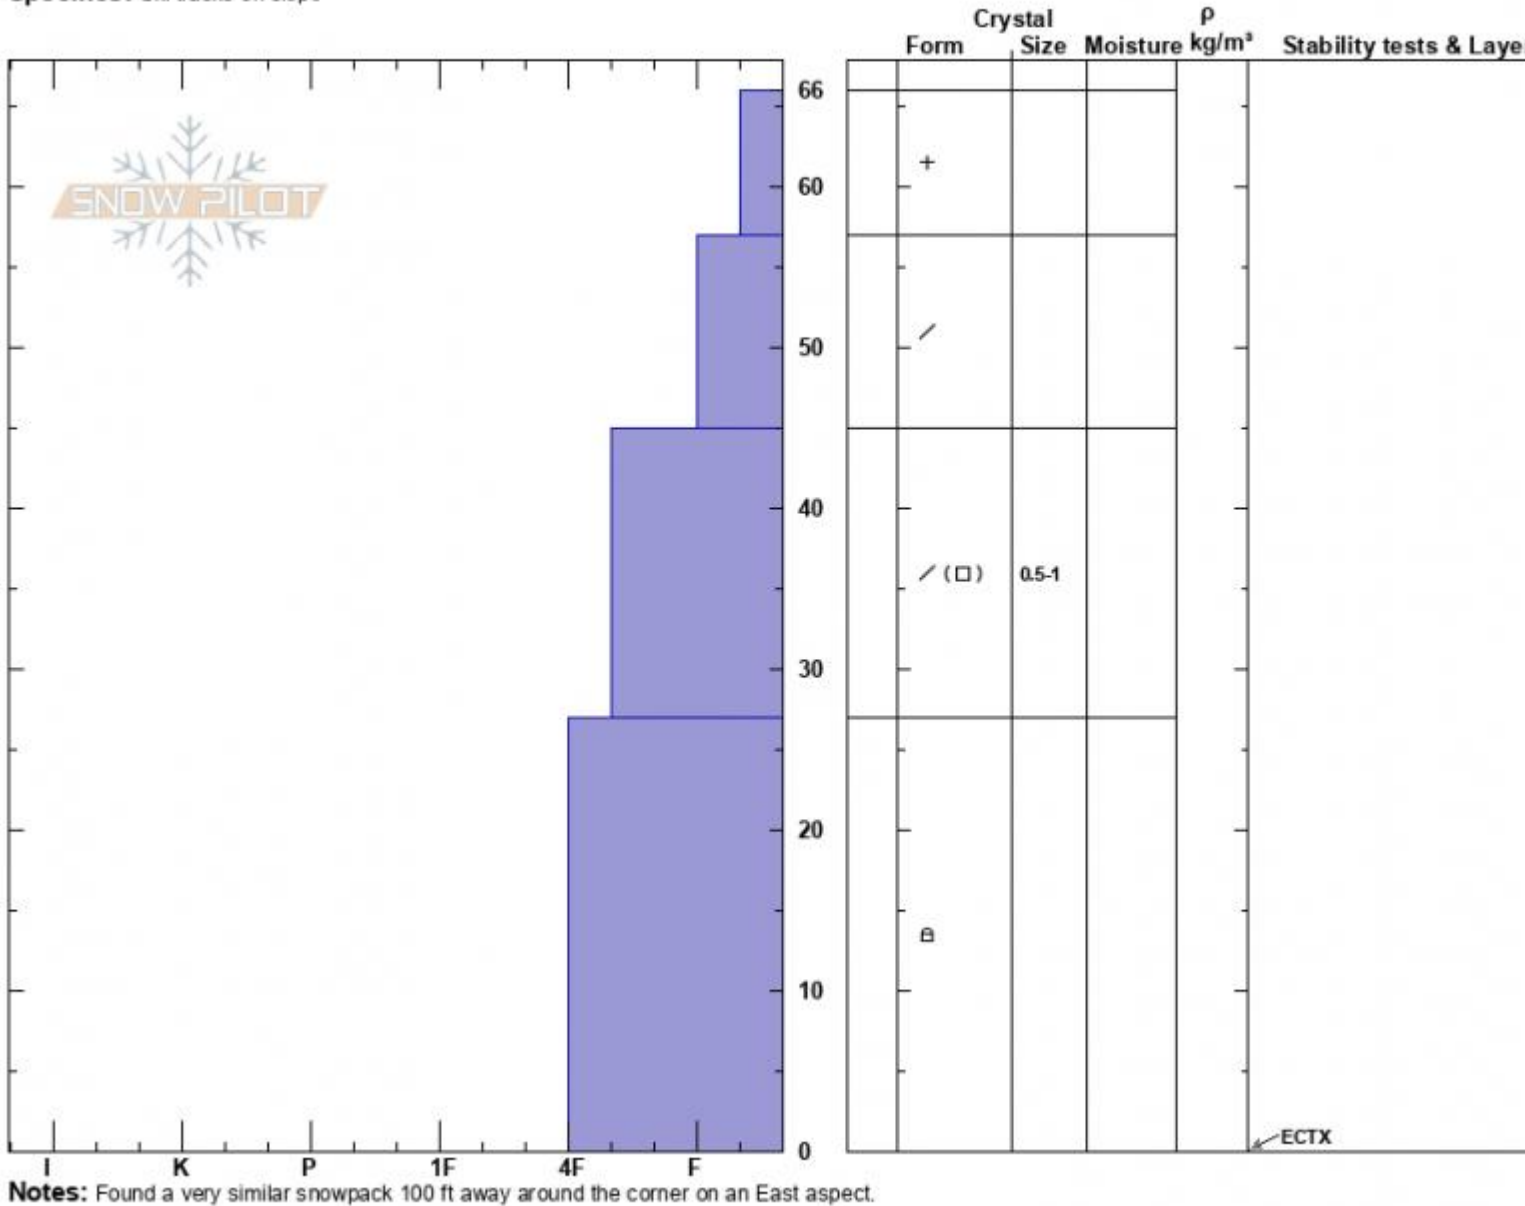

1st Finger
Bridger Range
MT
Elevation: 7900 ft
Aspect: 10°
Specifics: Ski tracks on slope

Ian Hoyer
11/19/2024 - 11:00am
Co-ord: 45.80649N, -110.92661W
Slope Angle: 37°
Wind Loading: no

Stability: Fair
Air Temperature:
Sky Cover: OVC
Precipitation: S1
Wind: Calm

HS:66
PF:66
Layer Notes:

Advisory Region
Bridger Range
Longitude
-110.92W
Latitude
45.82N
Bridger Range, 2024-11-19