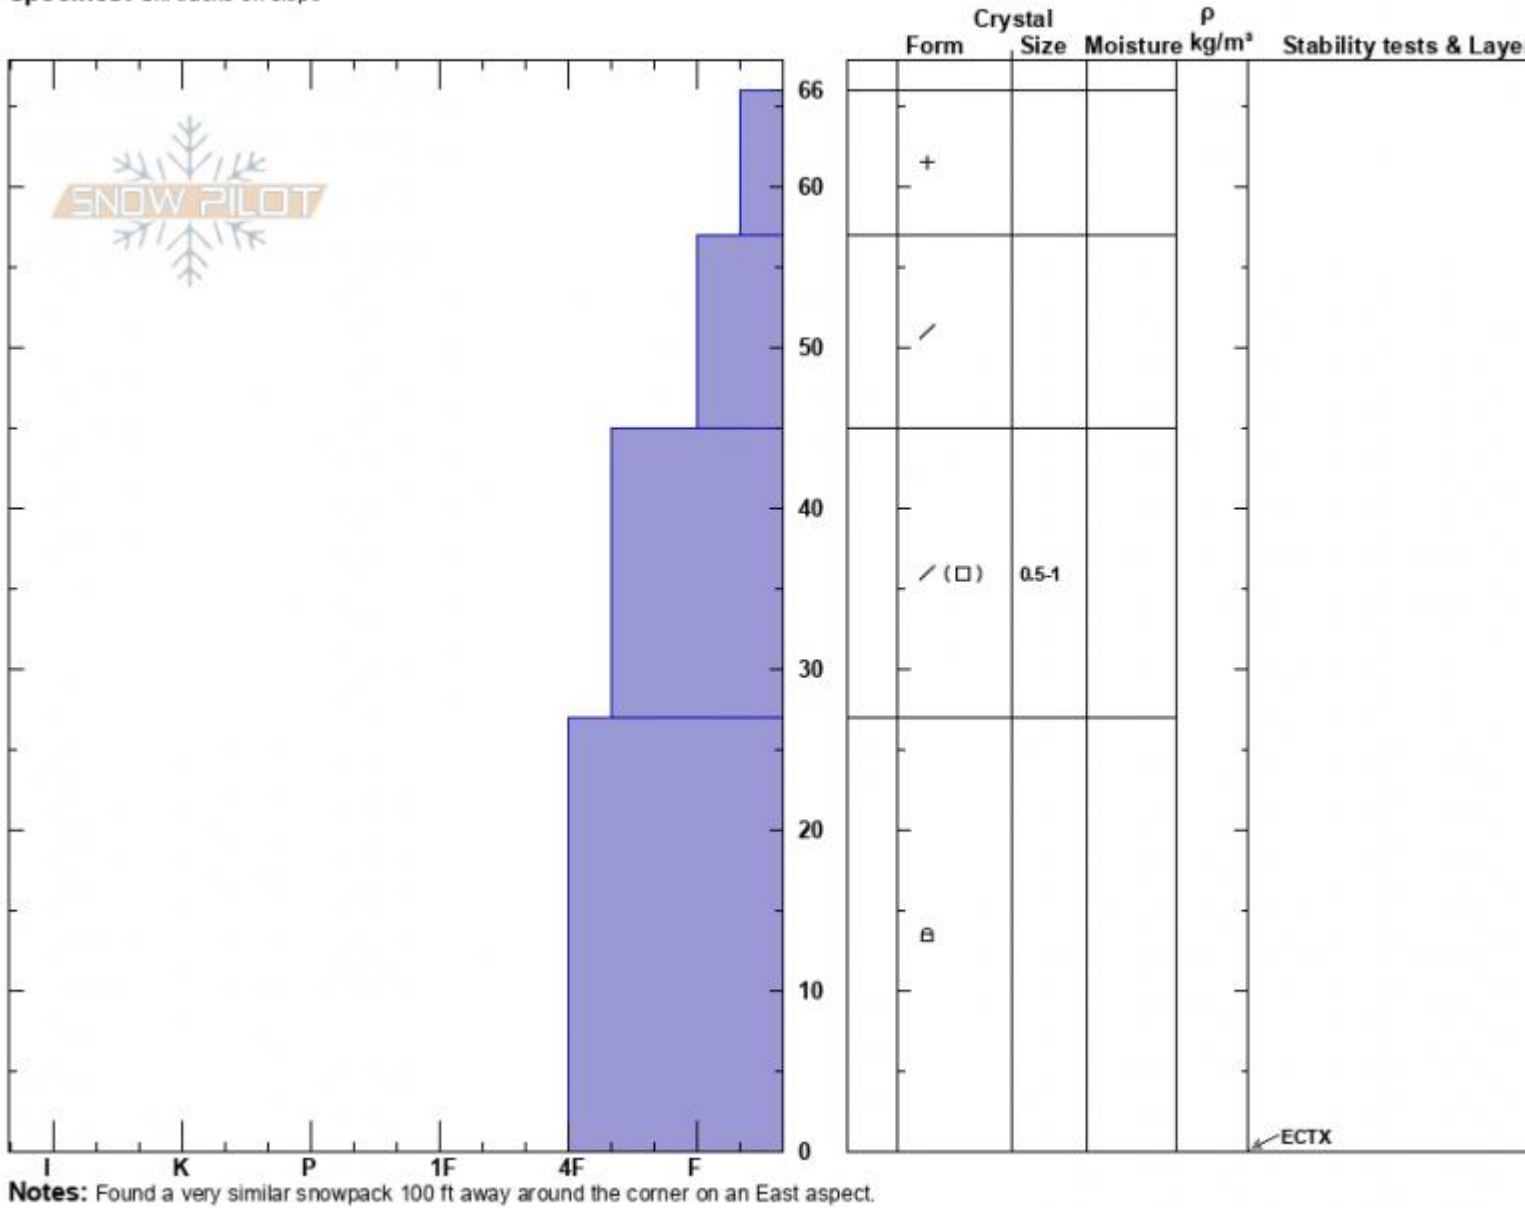

1st Finger
 Bridger Range
 MT
 Elevation: 7900 ft
 Aspect: 10°
 Specifics: Ski tracks on slope

Ian Hoyer
 11/19/2024 - 11:00am
 Co-ord: 45.80649N, -110.92661W
 Slope Angle: 37°
 Wind Loading: no

Stability: Fair
 Air Temperature:
 Sky Cover: OVC
 Precipitation: S1
 Wind: Calm

HS:66
 PF:66
 Layer Notes:

Advisory Region
 Bridger Range
 Longitude
 -110.92W
 Latitude
 45.82N
 Bridger Range, 2024-11-19