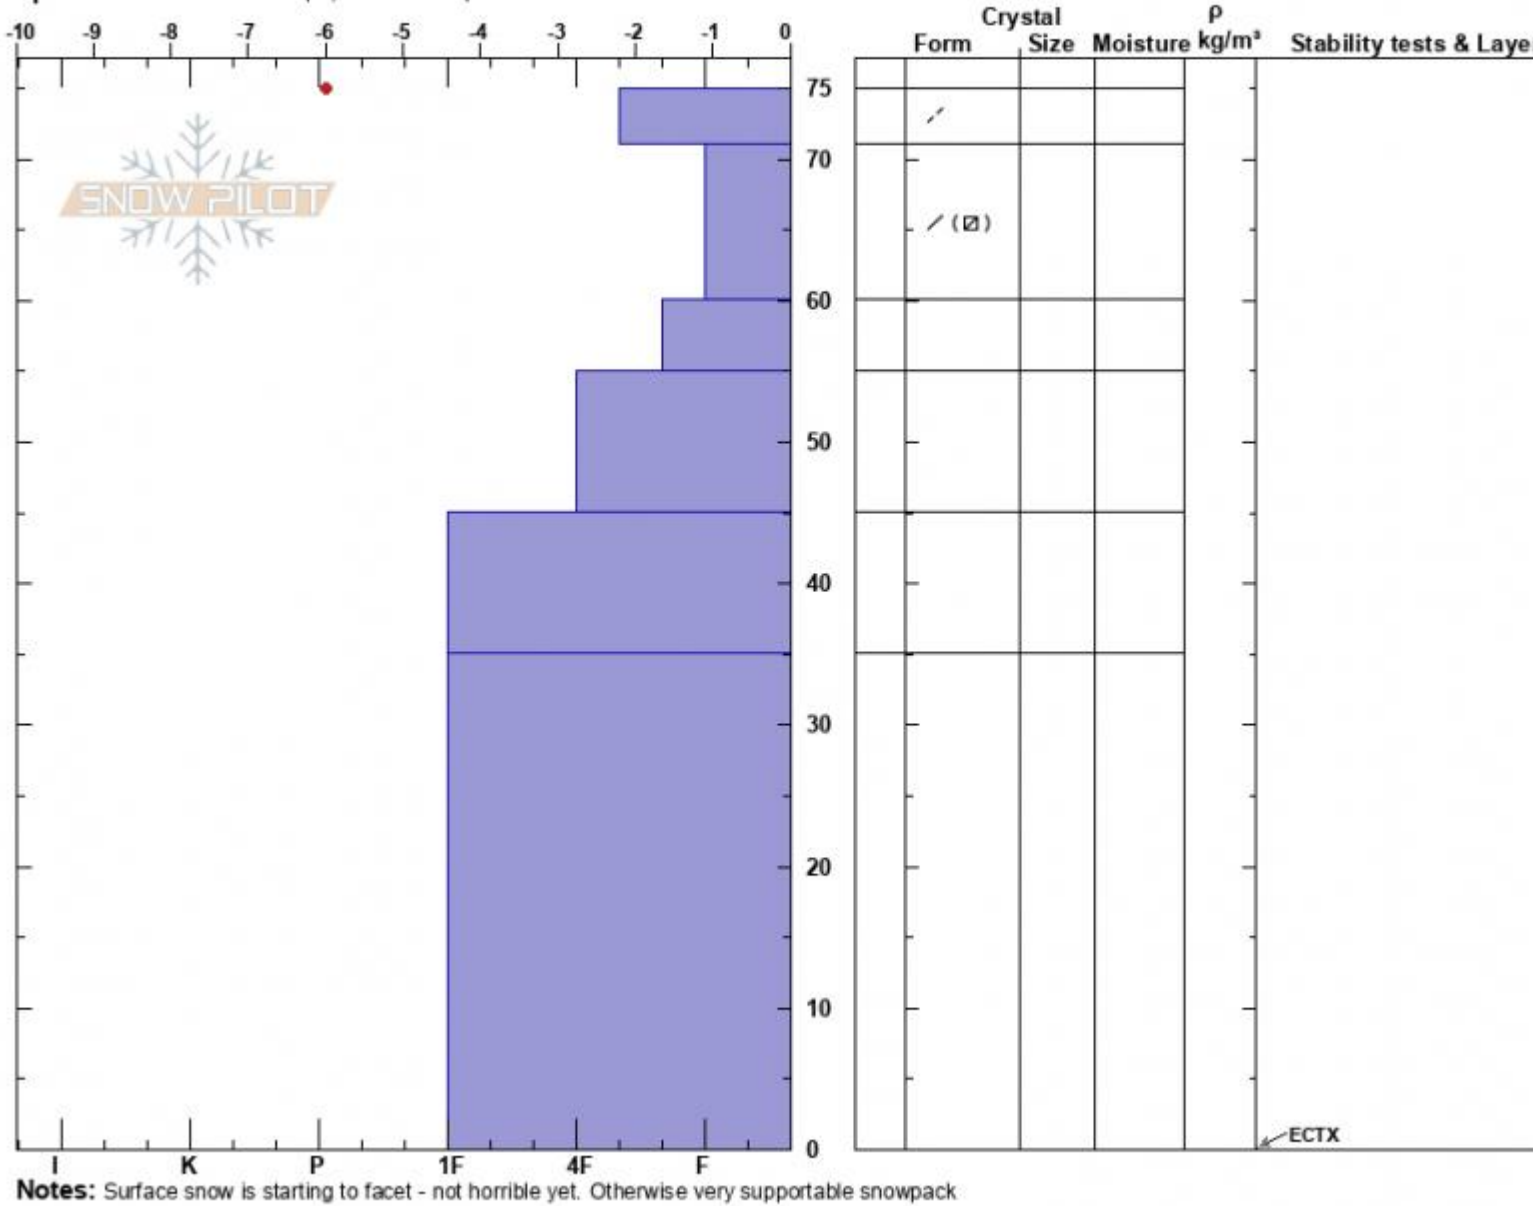

Slushmans-AboveTrolley  
 Bridger Range  
 MT  
 Elevation: 8650 ft  
 Aspect: 53°  
 Specifics: Ski tracks on slope; We skied slope

Mark Staples  
 12/02/2024 - 11:15am  
 Co-ord: 45.80341N, -110.93301W  
 Slope Angle: 30°  
 Wind Loading:

Stability: Good  
 Air Temperature: 3.5°C  
 Sky Cover: CLR  
 Precipitation: NO  
 Wind:

HS:75  
 Layer Notes:  
 71-60cm: Problematic layer

Snow profile in Slushmans

Advisory Region  
 Bridger Range  
 Longitude  
 -110.92W  
 Latitude  
 45.82N