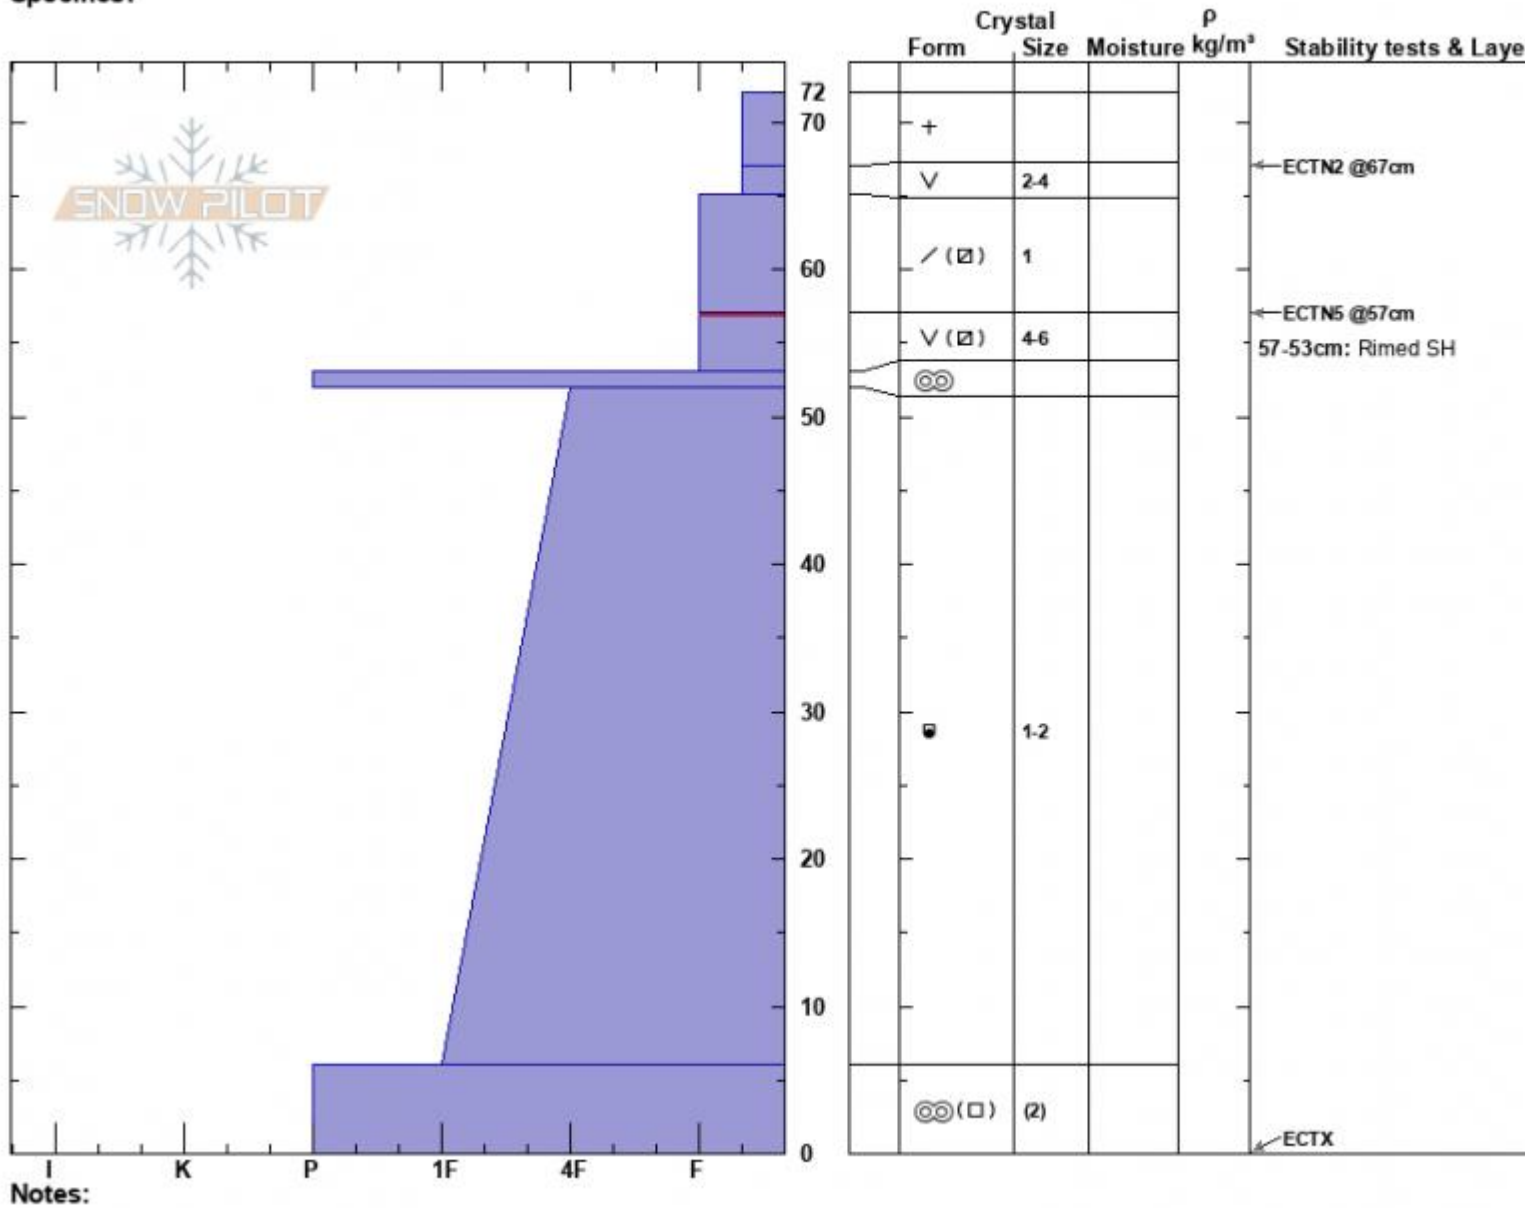

Black Canyon NE  
 Lionhead Range  
 MT  
 Elevation: 7900 ft  
 Aspect: 50°  
 Specifics:

Dave Zinn  
 12/09/2024 - 2:20pm  
 Co-ord: 44.46497N, -111.10560W  
 Slope Angle: 25°  
 Wind Loading: no

Stability: Good  
 Air Temperature:  
 Sky Cover: BKN  
 Precipitation: NO  
 Wind: Calm

HS:72  
 PF:50  
 Layer Notes:  
 57-53cm: Rimed SH  
 57-53cm: Problematic layer

Notes:  
 Advisory Region  
 Island Park  
 Longitude  
 -111.14W  
 Latitude  
 44.48N  
 Island Park, 2024-12-09