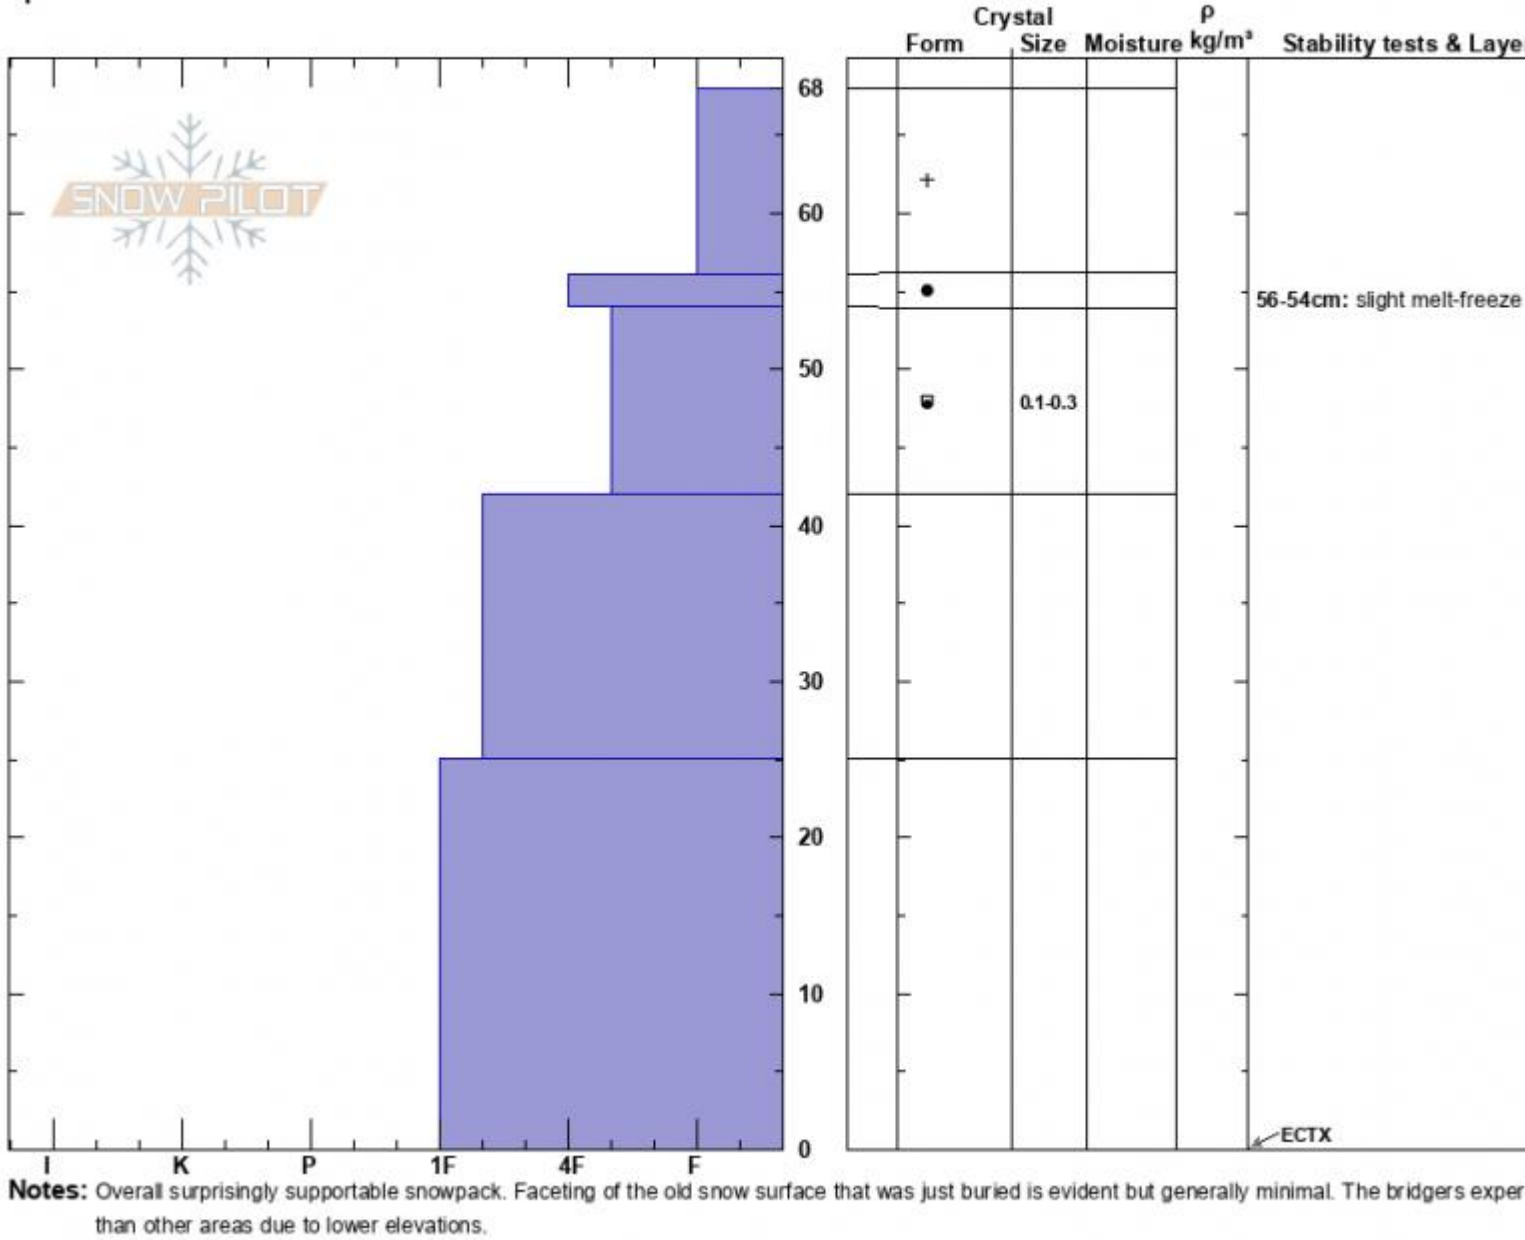

Texas Meadows north
 Bridger Range
 MT
 Elevation: 7860 ft
 Aspect: 307°
 Specifics:

Mark Staples
 12/10/2024 - 11:30am
 Co-ord: 45.84041N, -110.93538W
 Slope Angle: 19°
 Wind Loading: no

Stability: Good
 Air Temperature:
 Sky Cover: FEW
 Precipitation:
 Wind: NW Moderate

HS:68 **Layer Notes:**
 56-54cm: slight melt-freeze
 54-42cm: Problematic layer

Snow profile N facing by Texas Meadow

Advisory Region
 Bridger Range
 Longitude
 -110.94W

Latitude

45.84N

Bridger Range, 2024-12-10