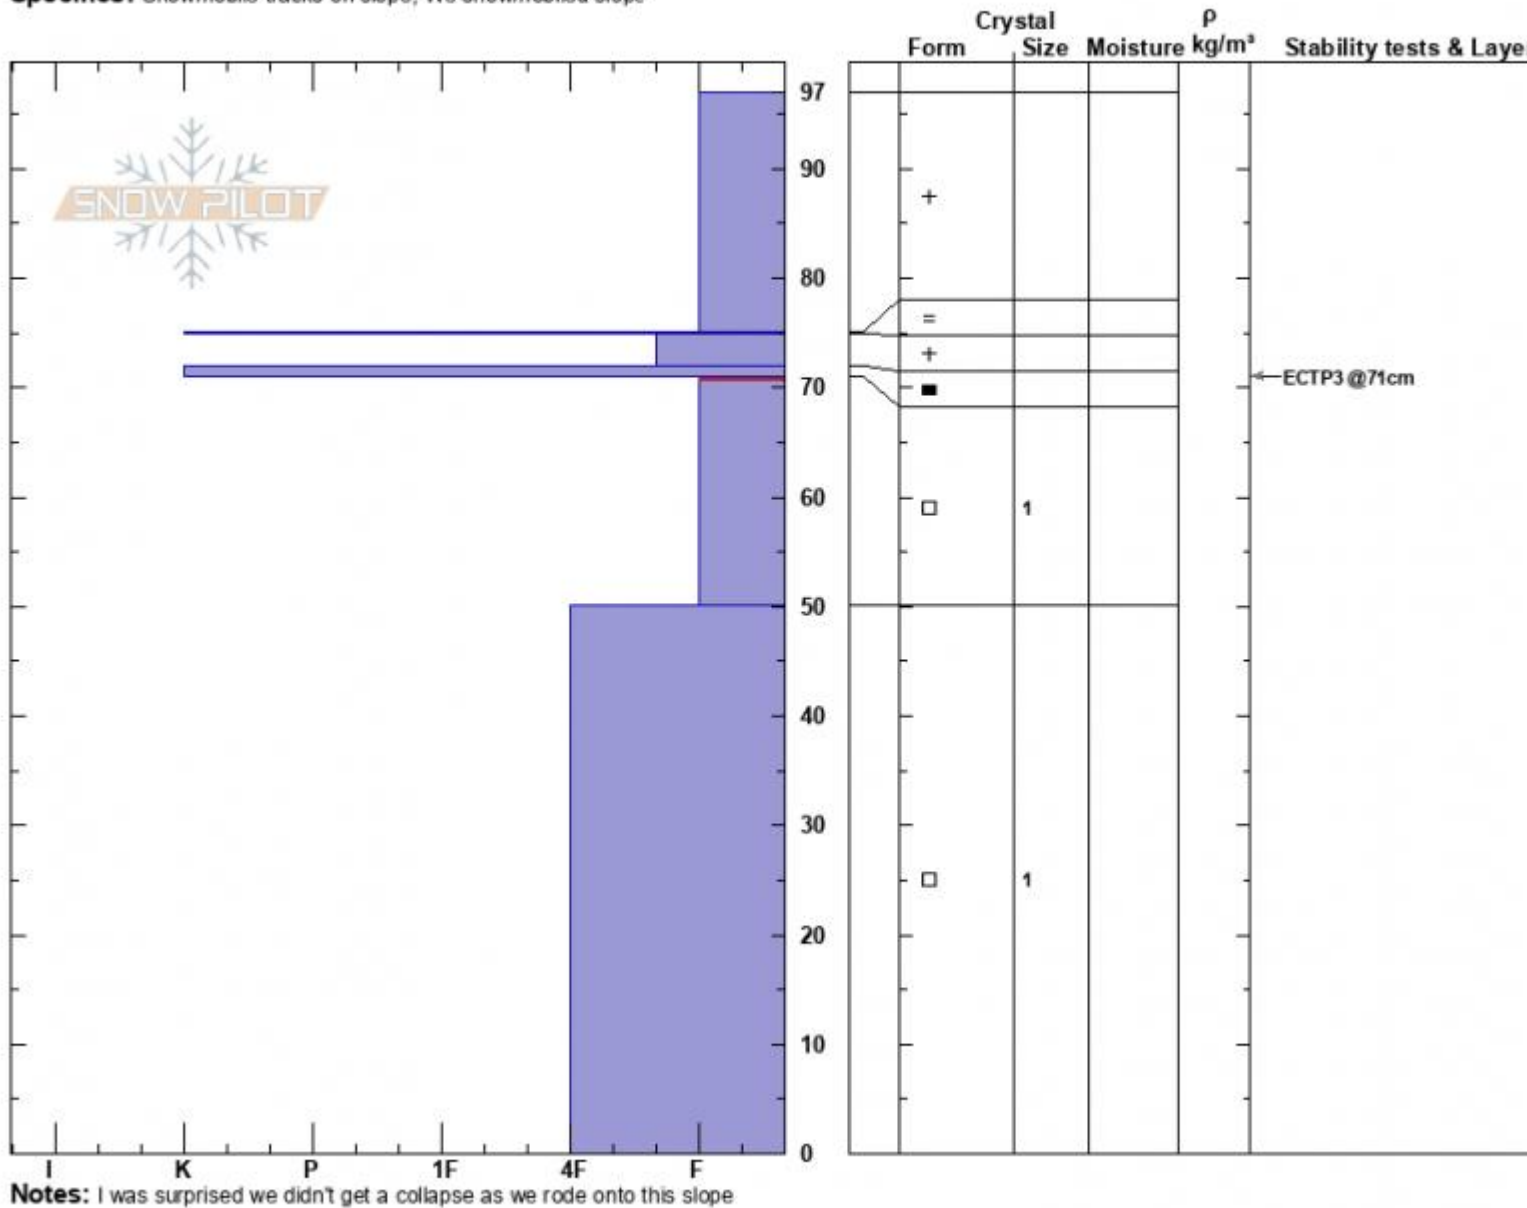

E Fk Upper Yale  
 Centennial Range  
 ID  
 Elevation: 8984 ft  
 Aspect: 73°  
 Specifics: Snowmobile tracks on slope; We snowmobiled slope

Mark Staples  
 12/17/2024 - 11:00am  
 Co-ord: 44.55312N, -111.44426W  
 Slope Angle: 26°  
 Wind Loading: no

Stability:  
 Air Temperature:  
 Sky Cover: CLR  
 Precipitation: NO  
 Wind:

HS:97  
 Layer Notes:  
 71-50cm: Problematic layer

E facing IP profile

Advisory Region  
 Island Park  
 Longitude  
 -111.46W  
 Latitude  
 44.55N