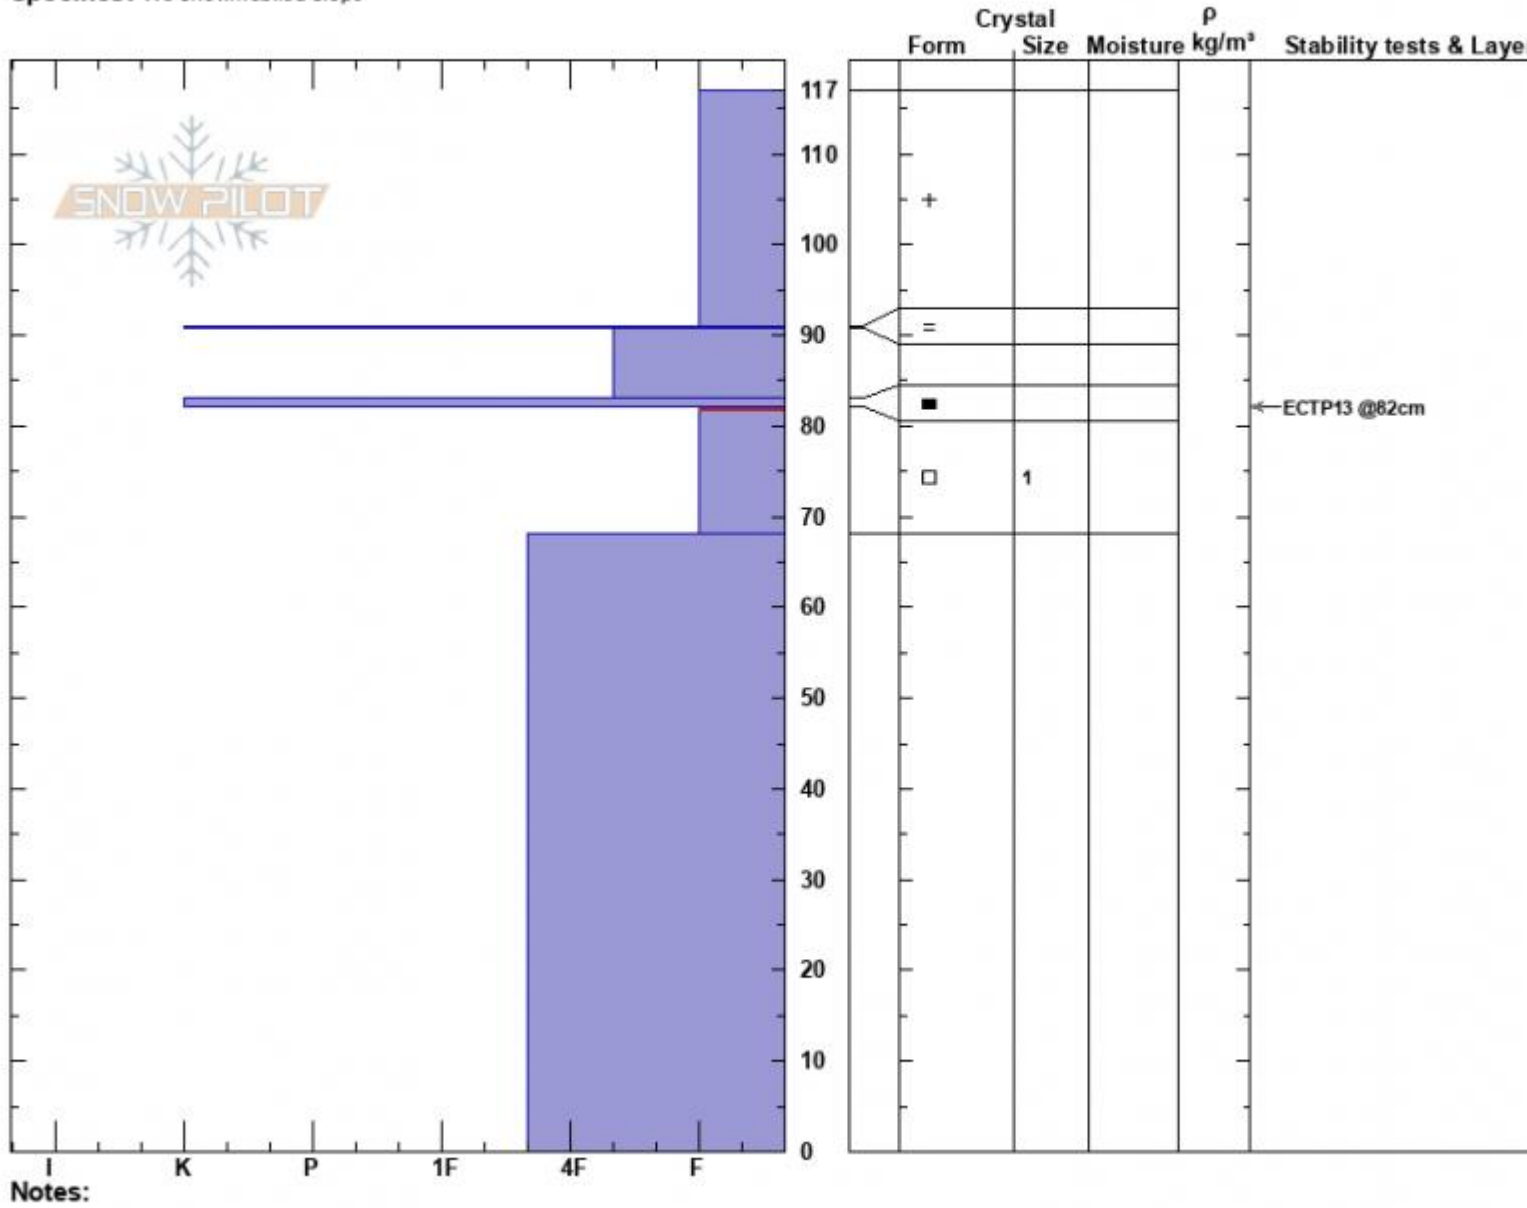

Top of Yale Ck
 Centennial Range
 ID
 Elevation: 9053 ft
 Aspect: 26°
 Specifics: We snowmobiled slope

Mark Staples
 12/17/2024 - 1:00pm
 Co-ord: 44.55396N, -111.46487W
 Slope Angle: 19°
 Wind Loading: no

Stability:
 Air Temperature:
 Sky Cover:
 Precipitation:
 Wind:

HS:117 Layer Notes:
 82-68cm: Problematic layer

NE facing IP profile

Advisory Region
 Island Park
 Longitude
 -111.46W
 Latitude
 44.55N

Island Park, 2024-12-17