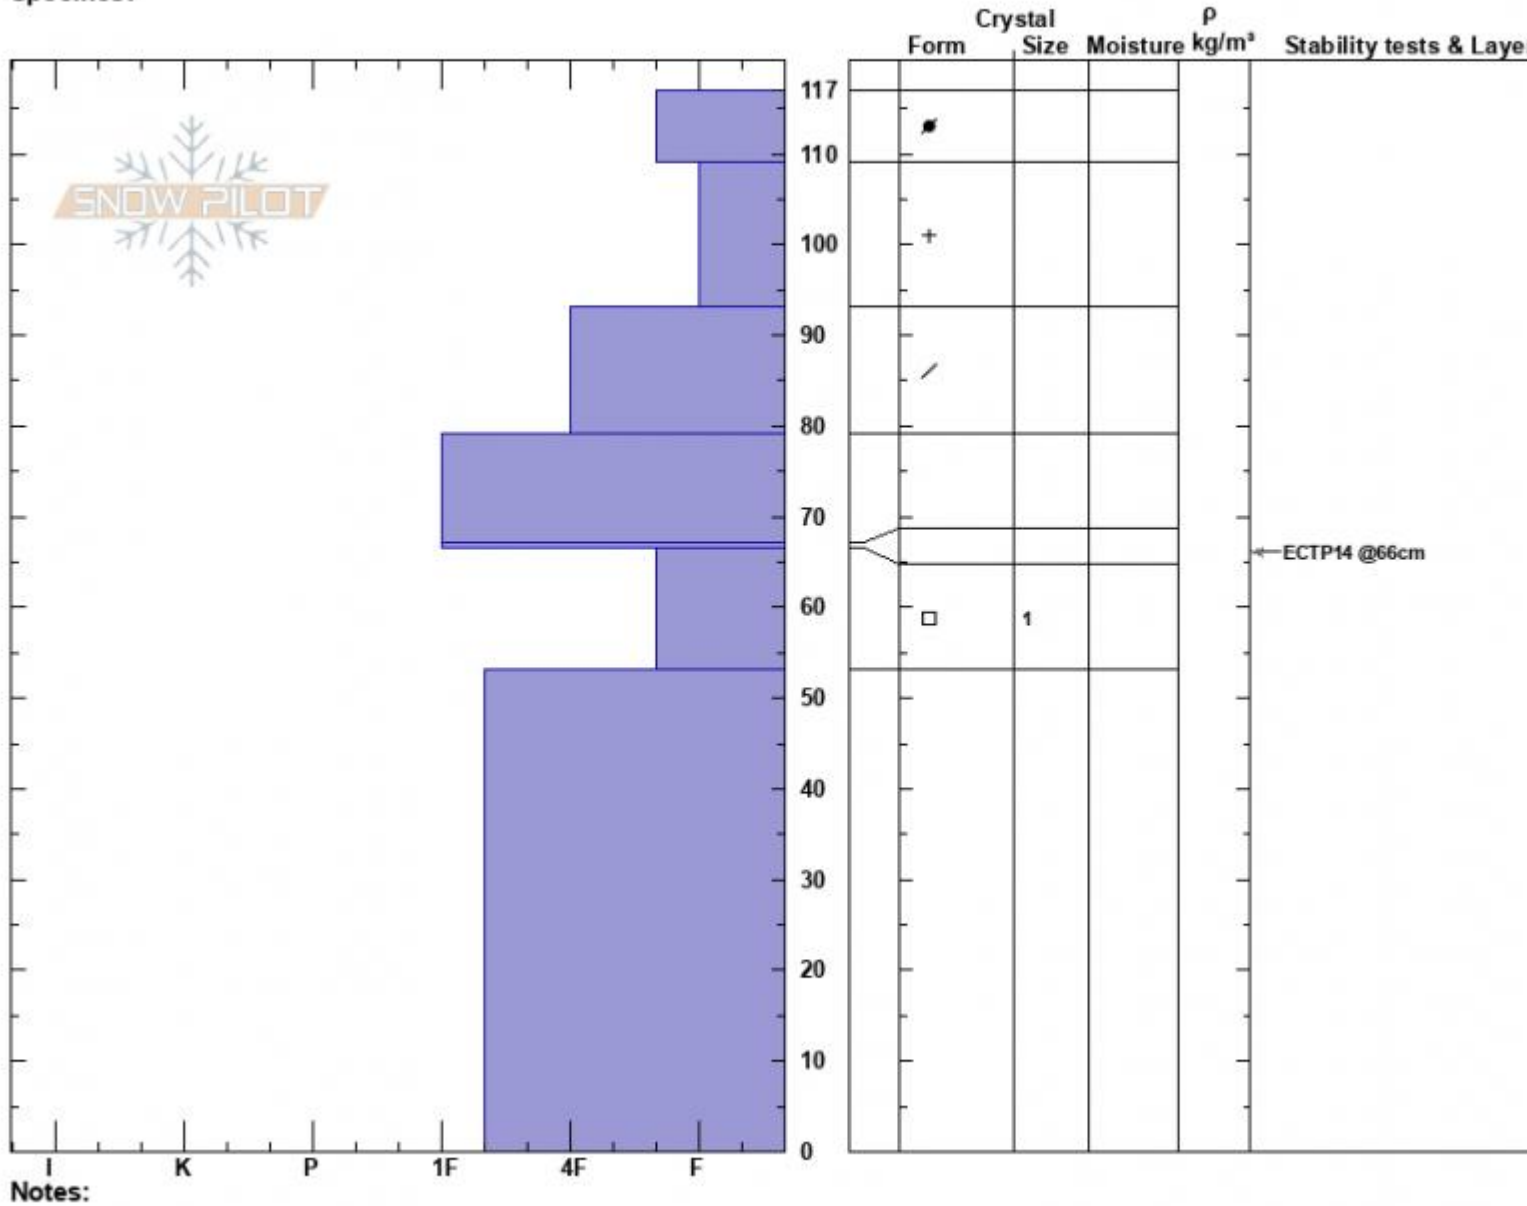

Middle Basin
 Madison Range-N
 MT
 Elevation: 9300 ft
 Aspect: 75°
 Specifics:

Ian Hoyer
 12/18/2024 - 12:00pm
 Co-ord: 45.32954N, -111.38143W
 Slope Angle: 31°
 Wind Loading: previous

Stability: Poor
 Air Temperature:
 Sky Cover: OVC
 Precipitation: S-1
 Wind: S Strong

HS:117 Layer Notes:
 PF:75
 PS: 15

Advisory Region
 Northern Madison
 Longitude
 -111.39W
 Latitude
 45.34N
 Northern Madison, 2024-12-18