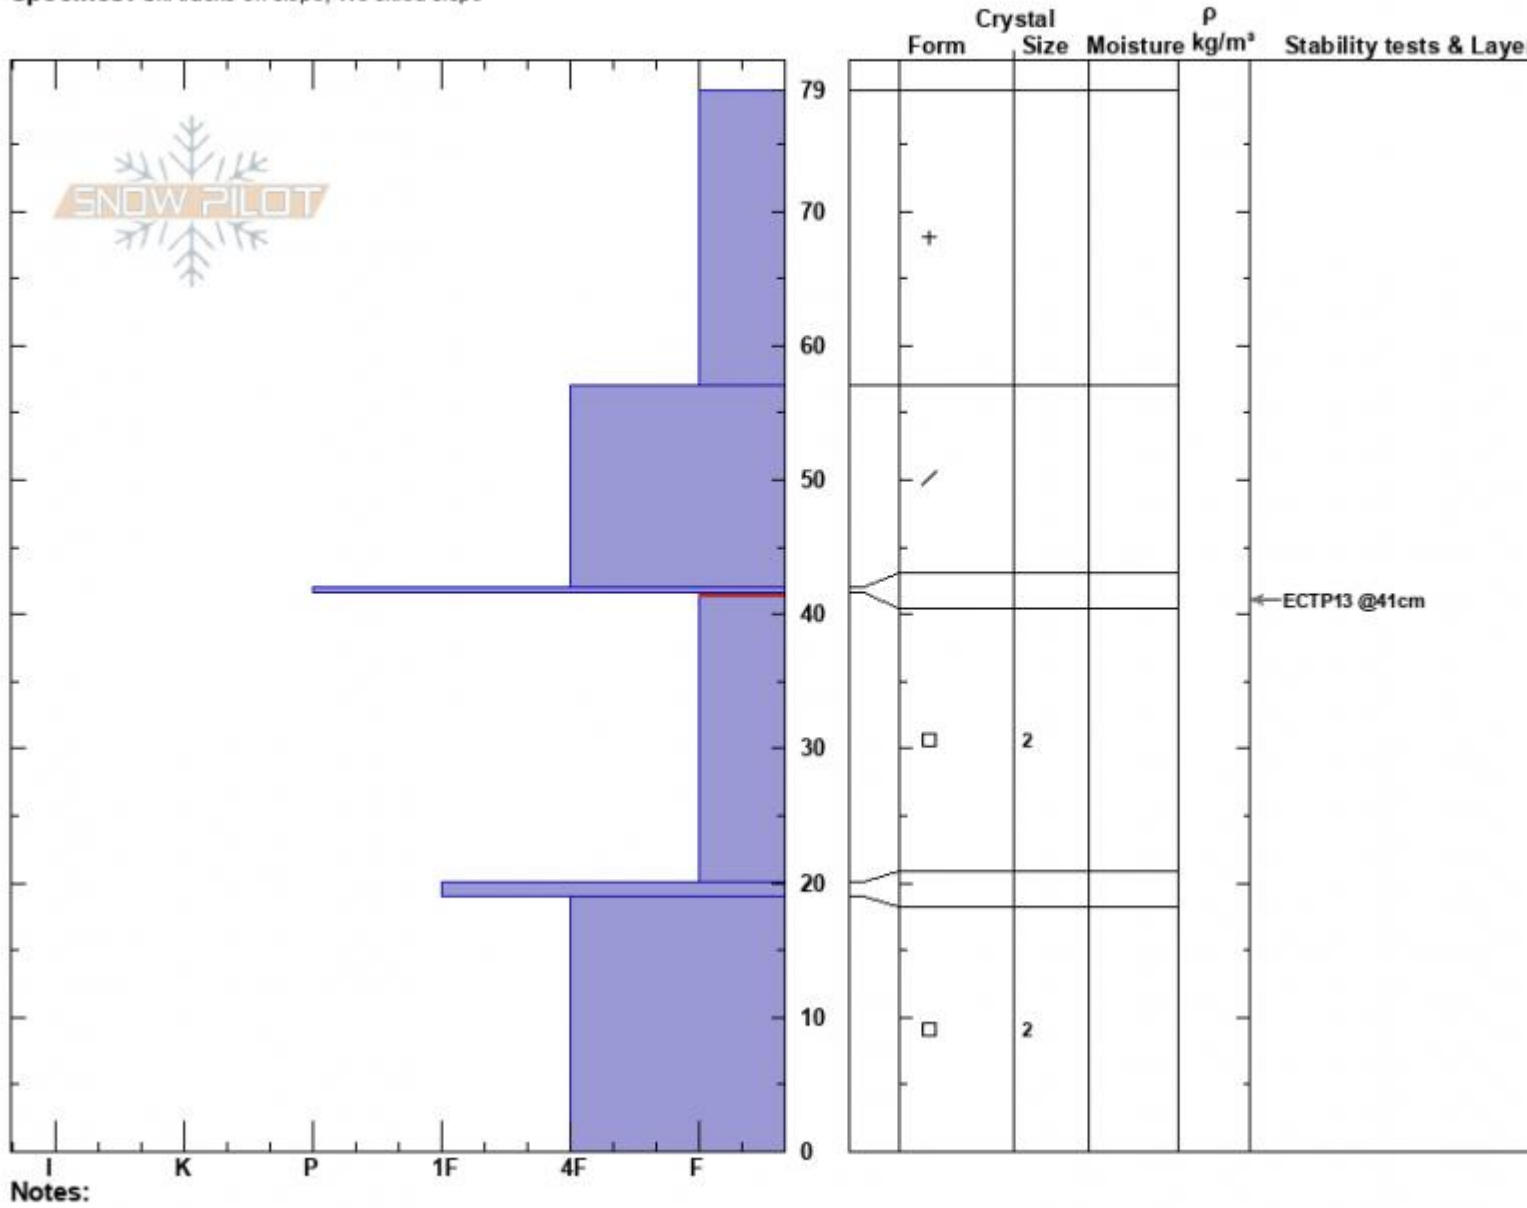

Tyler's
 Madison Range-N
 MT
 Elevation: 9000 ft
 Aspect: 270°
 Specifics: Ski tracks on slope; We skied slope

Ian Hoyer
 12/18/2024 - 11:00am
 Co-ord: 45.32341N, -111.38254W
 Slope Angle: 29°
 Wind Loading: no

Stability: Fair
 Air Temperature:
 Sky Cover: OVC
 Precipitation: NO
 Wind: S Strong

HS:79
 PF:65
 PS:15
 Layer Notes:
 41.5-20cm: Problematic layer

Advisory Region
 Northern Madison
 Longitude
 -111.39W
 Latitude
 45.34N
 Northern Madison, 2024-12-18