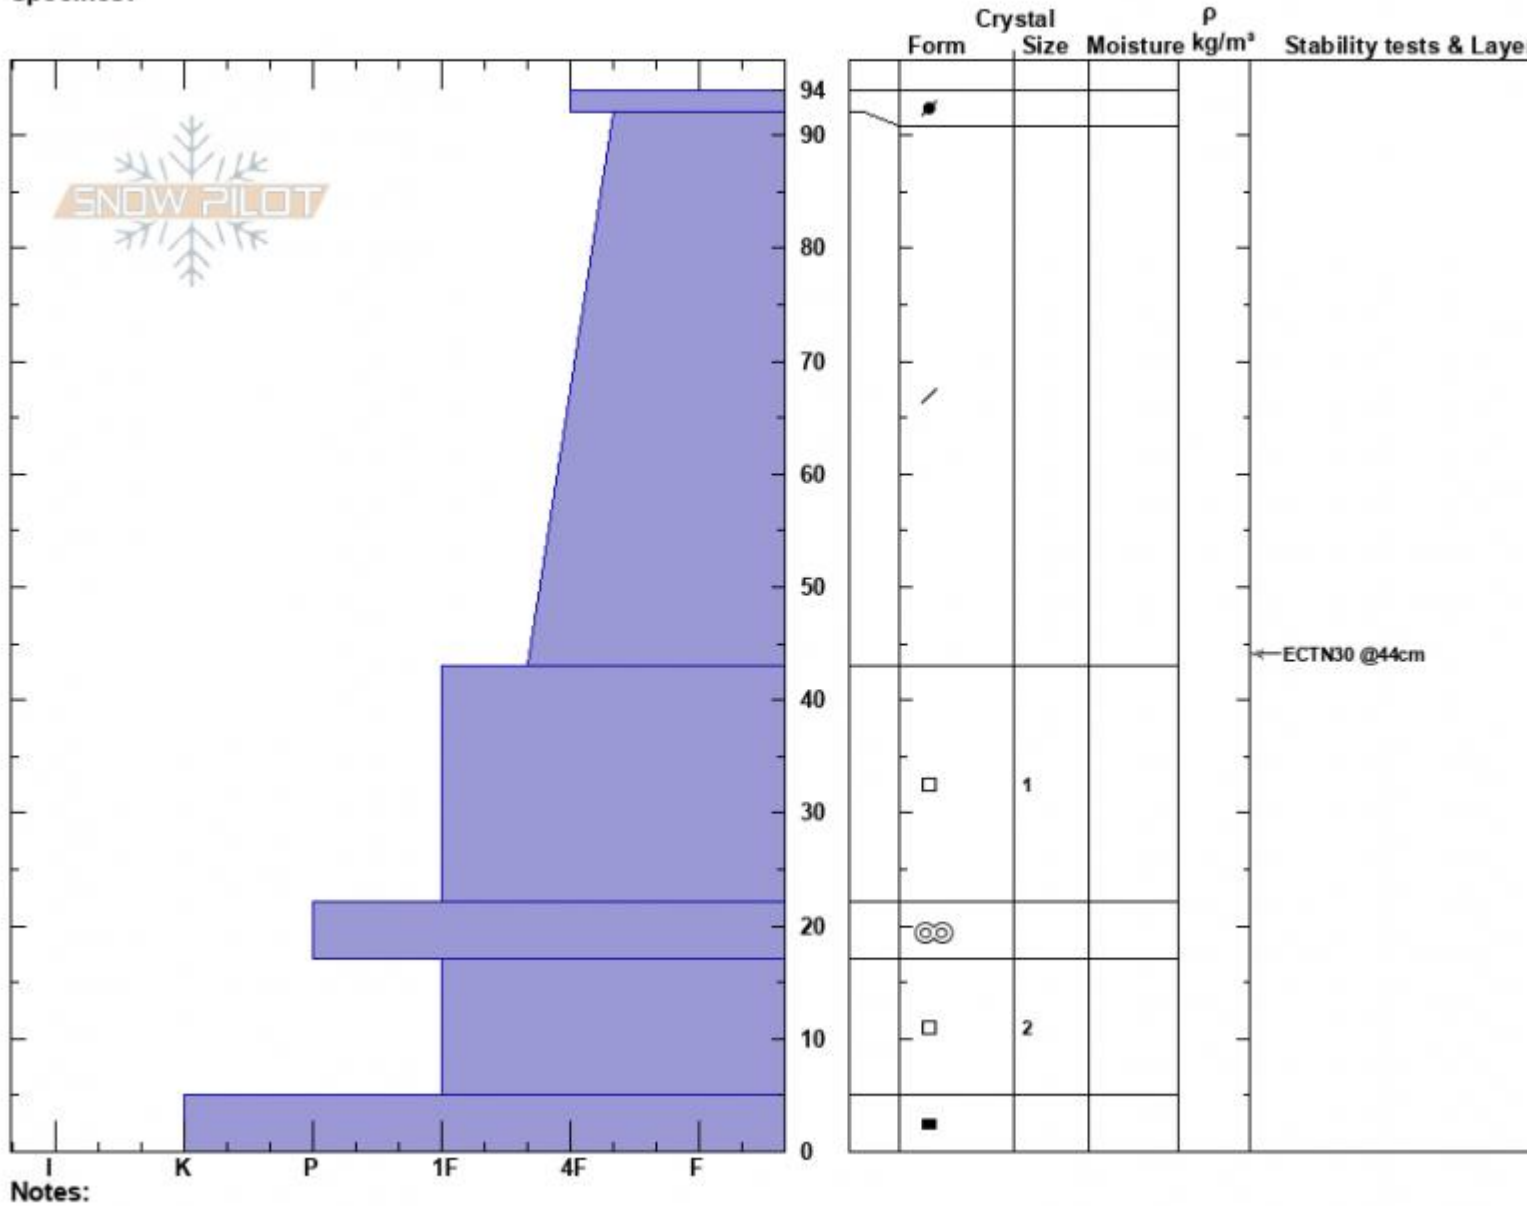

The Throne North
 Bridger Range
 MT
 Elevation: 8373 ft
 Aspect: 323°
 Specifics:

Haylee Darby
 12/19/2024 - 1:30pm
 Co-ord: 45.88261N, -110.95281W
 Slope Angle: 21°
 Wind Loading:

Stability:
 Air Temperature: 0°C
 Sky Cover: FEW
 Precipitation: NO
 Wind: W Light Breeze

HS:94 Layer Notes:

Advisory Region
 Bridger Range
 Longitude
 -110.95W
 Latitude
 45.88N
 Bridger Range, 2024-12-19