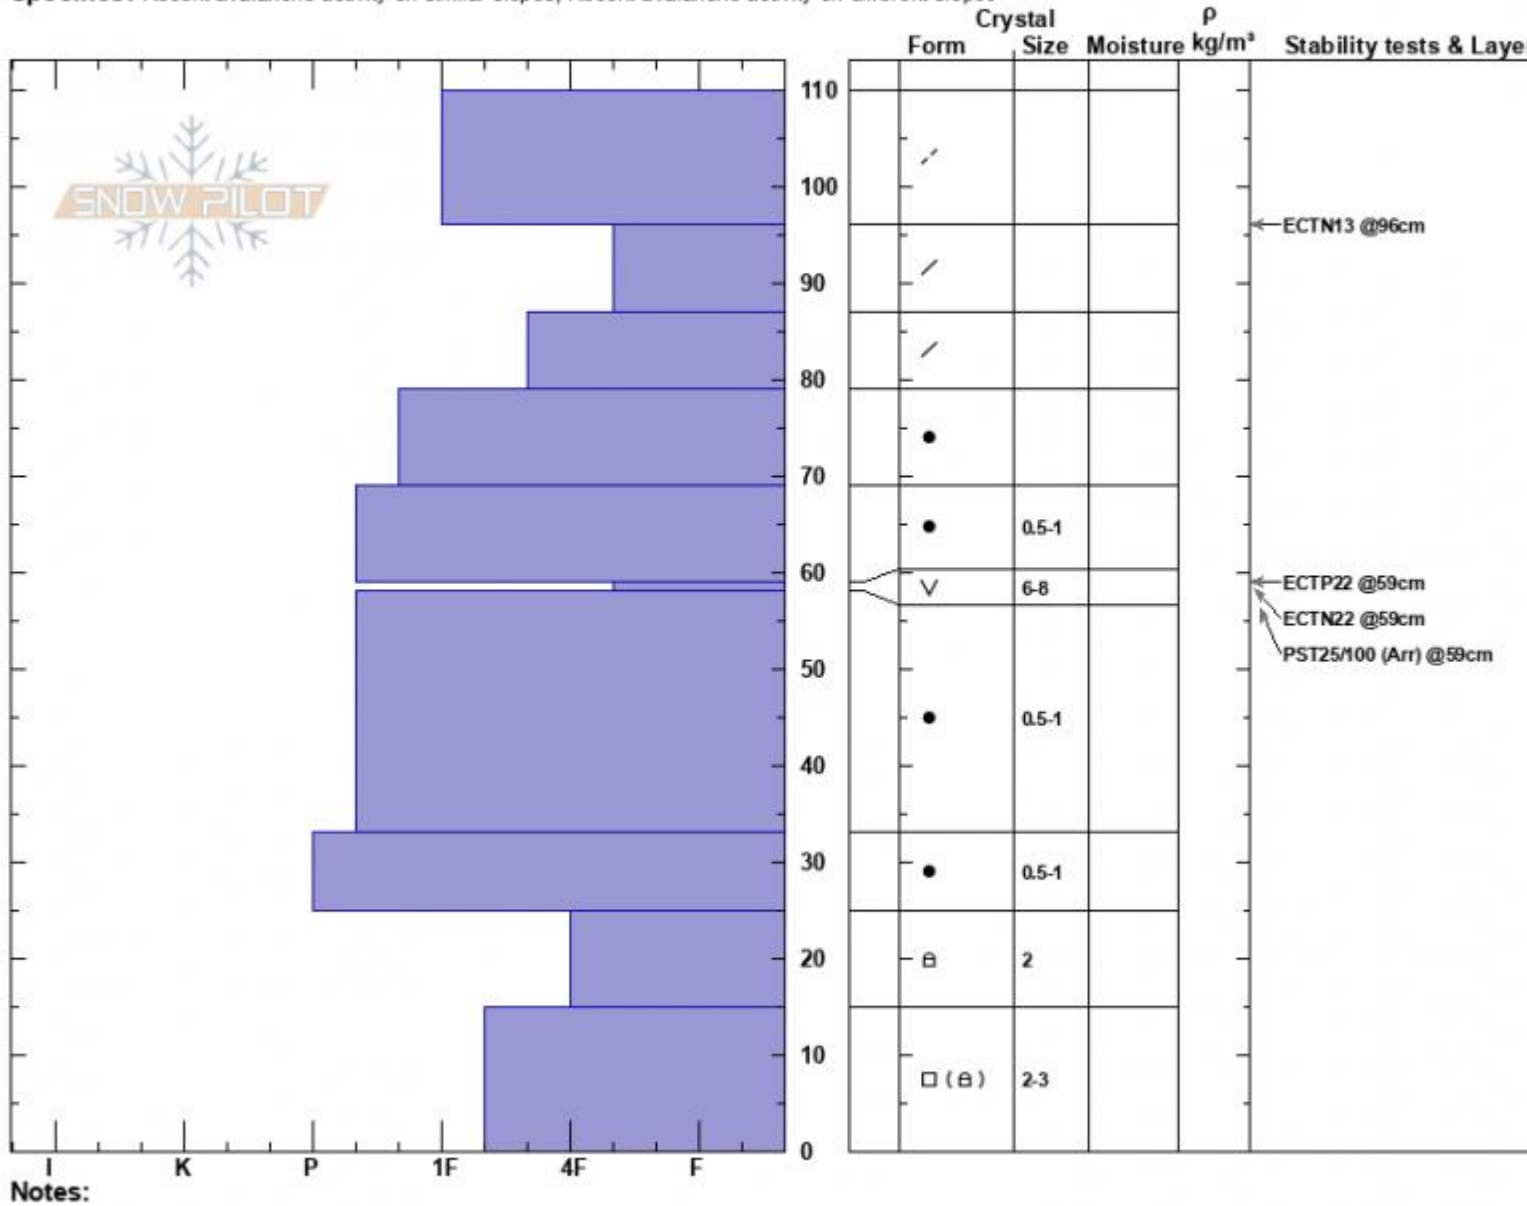

Robs Knob
 Cooke City
 MT
 Elevation: 9562 ft
 Aspect: 23°
 Specifics: Recent avalanche activity on similar slopes; Recent avalanche activity on different slopes

Alex Marienthal
 12/20/2024 - 2:20pm
 Co-ord: 45.06775N, -109.95294W
 Slope Angle: 15°
 Wind Loading: previous

Stability: Poor
 Air Temperature:
 Sky Cover: FEW
 Precipitation: NO
 Wind: SW Light Breeze

HS:110 Layer Notes:
 59-58cm: Problematic layer

Advisory Region
 Cooke City
 Longitude
 -109.96W
 Latitude
 45.07N
 Cooke City, 2024-12-20