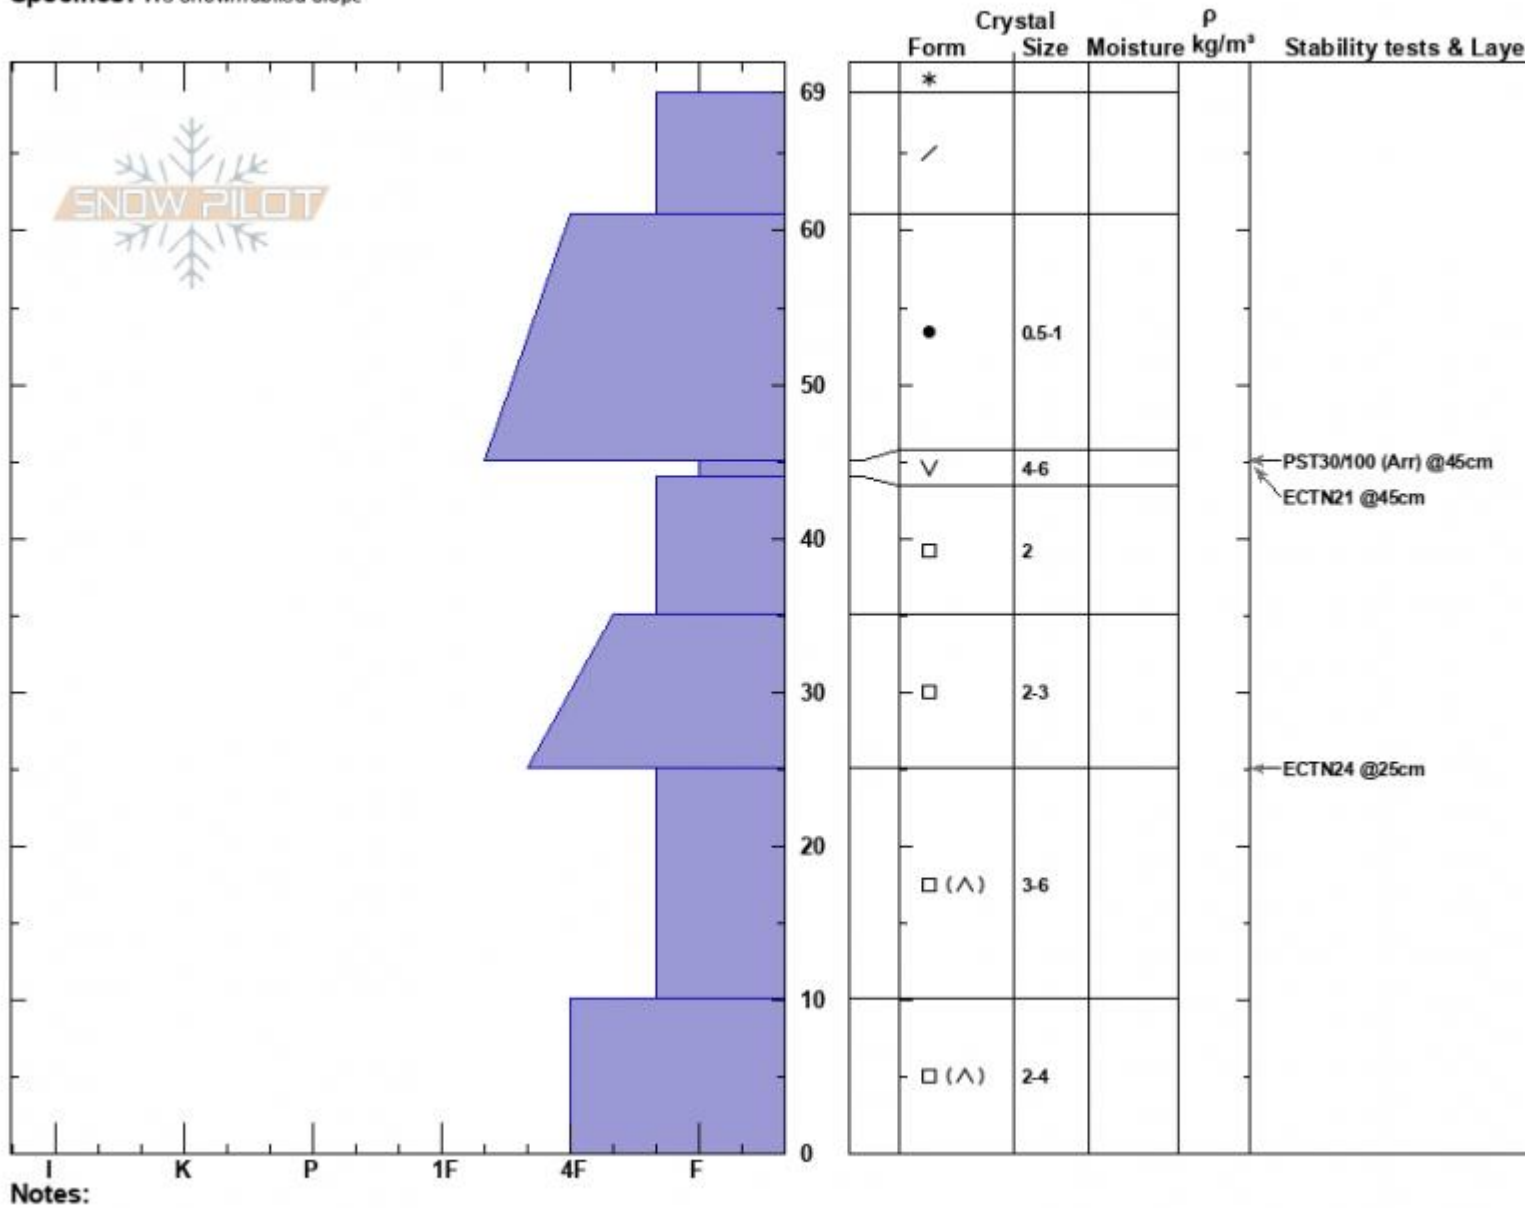

Top of Denny Profile
 Lionhead Range
 MT
 Elevation: 8380 ft
 Aspect: 40°
 Specifics: We snowmobiled slope

Dave Zinn
 12/22/2024 - 11:20am
 Co-ord: 44.71109N, -111.30690W
 Slope Angle: 25°
 Wind Loading: no

Stability: Fair
 Air Temperature:
 Sky Cover: OVC
 Precipitation: NO
 Wind: Calm

HS:69
 PF:55
 Layer Notes:
 45-44cm: Problematic layer

Advisory Region
 Lionhead Range
 Longitude
 -111.32W
 Latitude
 44.73N
 Lionhead Range, 2024-12-22