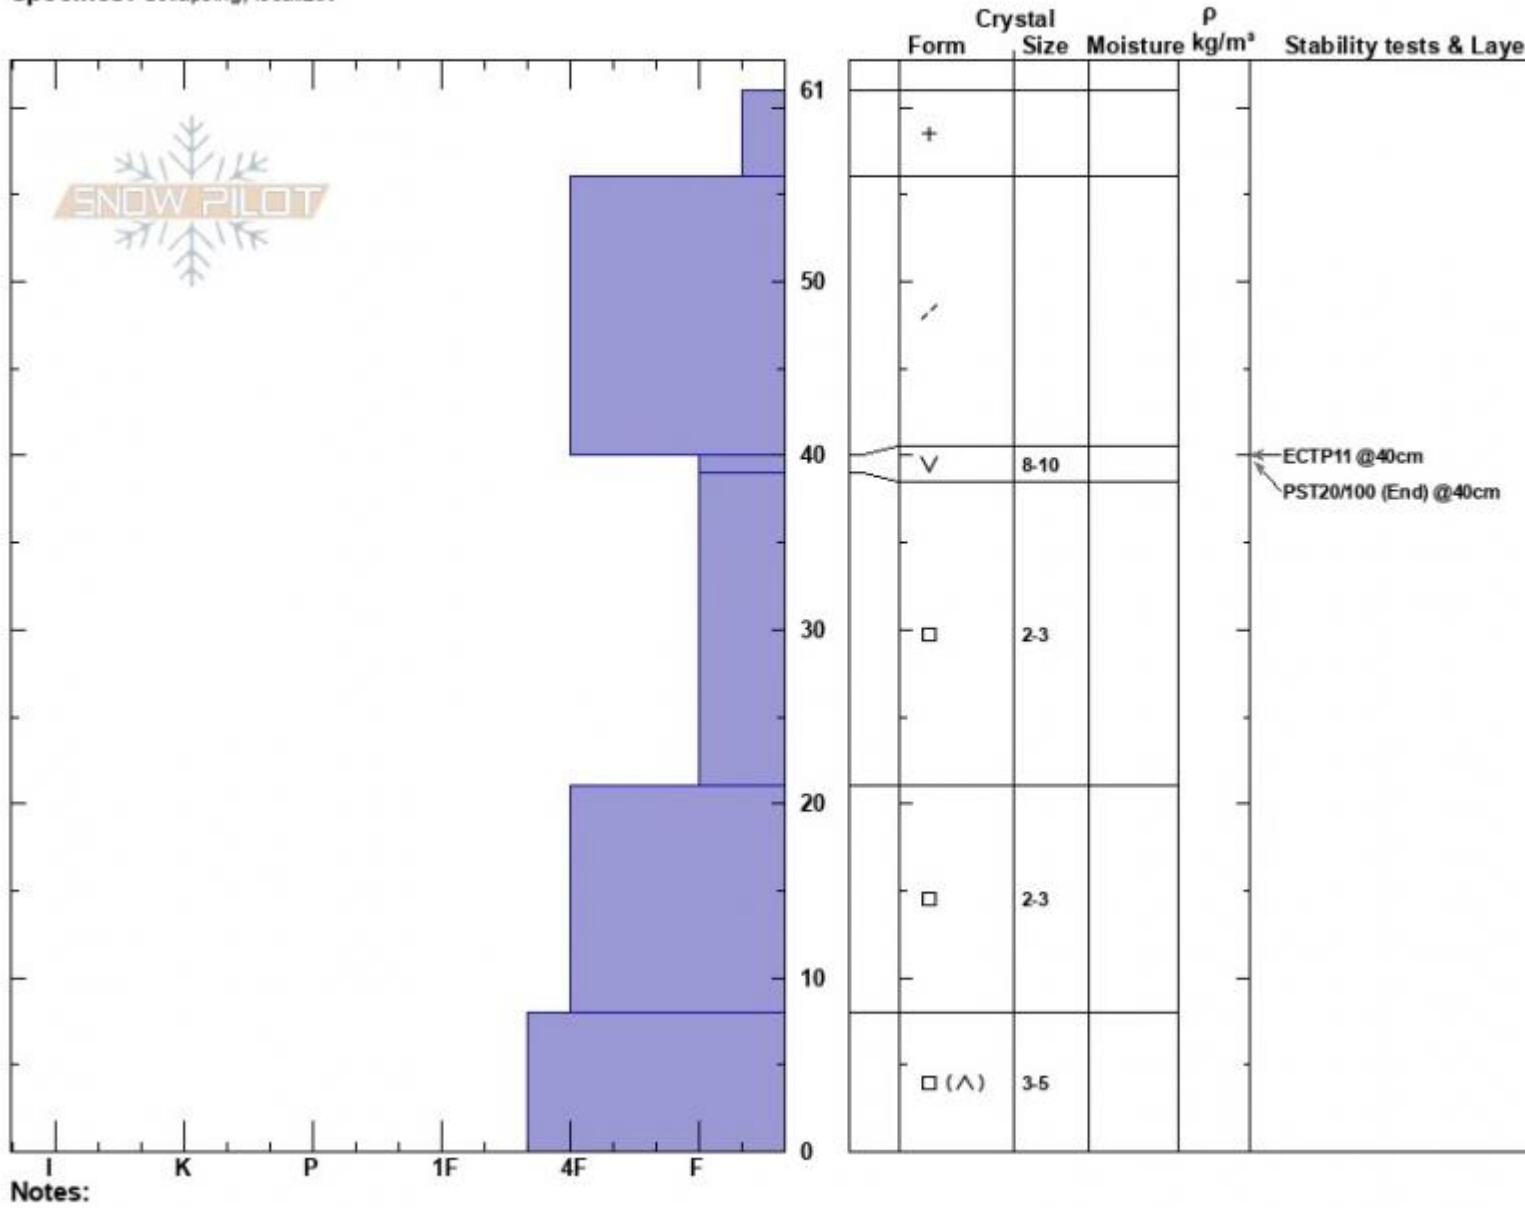

Top of the Skillet  
 Madison Range-S  
 MT  
 Elevation: 8960 ft  
 Aspect: 60°  
 Specifics: Collapsing, localizer

Haylee Darby  
 12/23/2024 - 12:15pm  
 Co-ord: 44.97176N, -111.09767W  
 Slope Angle: 26°  
 Wind Loading: no

Stability:  
 Air Temperature: -2°C  
 Sky Cover: X  
 Precipitation: NO  
 Wind: W Calm

HS:61  
 PF:55  
 PS:20  
 Layer Notes:

Advisory Region  
 Southern Madison  
 Longitude  
 -111.10W  
 Latitude  
 44.96N  
 Southern Madison, 2024-12-23