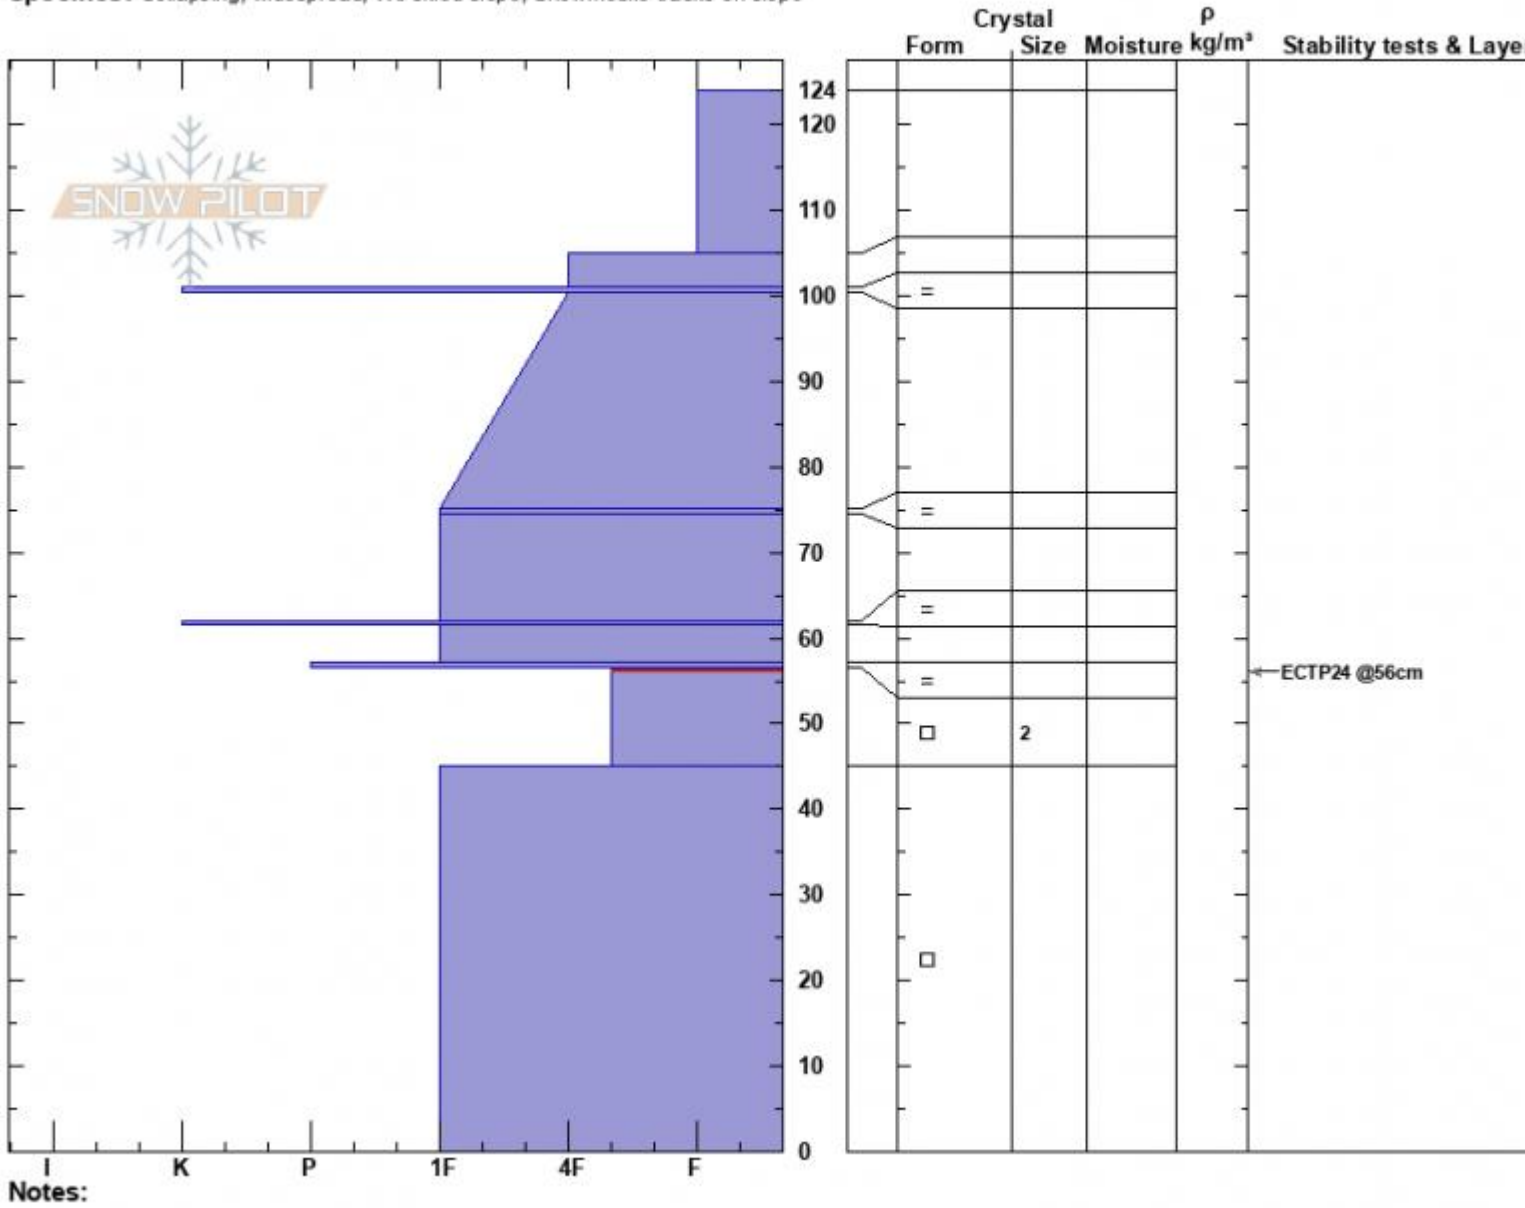

Sawtell Switchback E
 Centennial Range
 ID
 Elevation: 9000 ft
 Aspect: 90°
 Specifics: Collapsing, widespread; We skied slope; Snowmobile tracks on slope

Ian Hoyer
 12/31/2024 - 11:30am
 Co-ord: 44.55302N, -111.44415W
 Slope Angle: 27°
 Wind Loading: previous

Stability: Poor
 Air Temperature:
 Sky Cover: BKN
 Precipitation: NO
 Wind: Calm

HS:124
 PF:50
 PS:20
 Layer Notes:
 56.5-45cm: Problematic layer

Sawtelle Peak E-facing Profile at 9000 ft - 31 Dec 2024

Advisory Region
 Island Park
 Longitude
 -111.44W
 Latitude
 44.56N