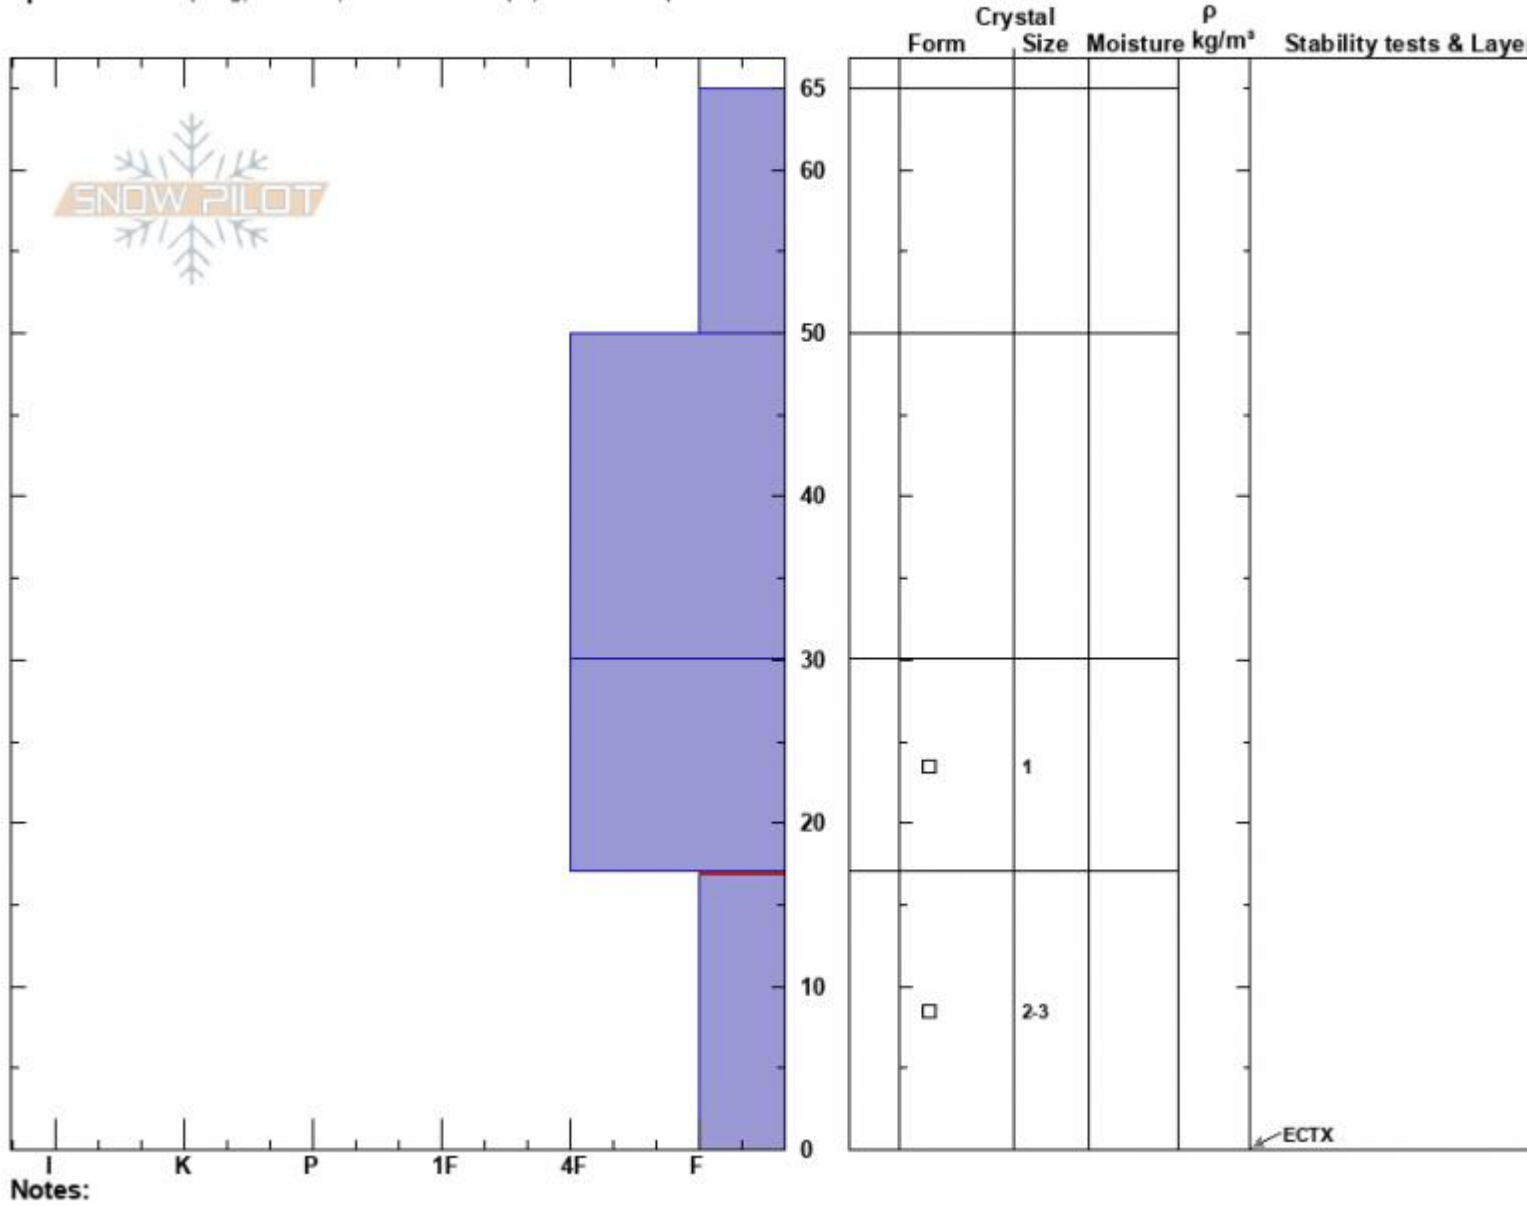

Trapper Creek Upper  
 Lionhead Range  
 MT  
 Elevation: 9000 ft  
 Aspect: 130°  
 Specifics: Collapsing, localized; Ski tracks on slope; We skied slope

Ian Hoyer  
 01/01/2025 - 1:00pm  
 Co-ord: 44.83930N, -111.34355W  
 Slope Angle: 20°  
 Wind Loading: no

Stability: Poor  
 Air Temperature:  
 Sky Cover: OVC  
 Precipitation: S-1  
 Wind: Calm

HS:65  
 PF:65  
 PS:20  
 Layer Notes:  
 17-0cm: Problematic layer

Trapper Creek Upper Profile - 1 Jan 2025

Advisory Region  
 Lionhead Range  
 Longitude  
 -111.34W  
 Latitude  
 44.84N