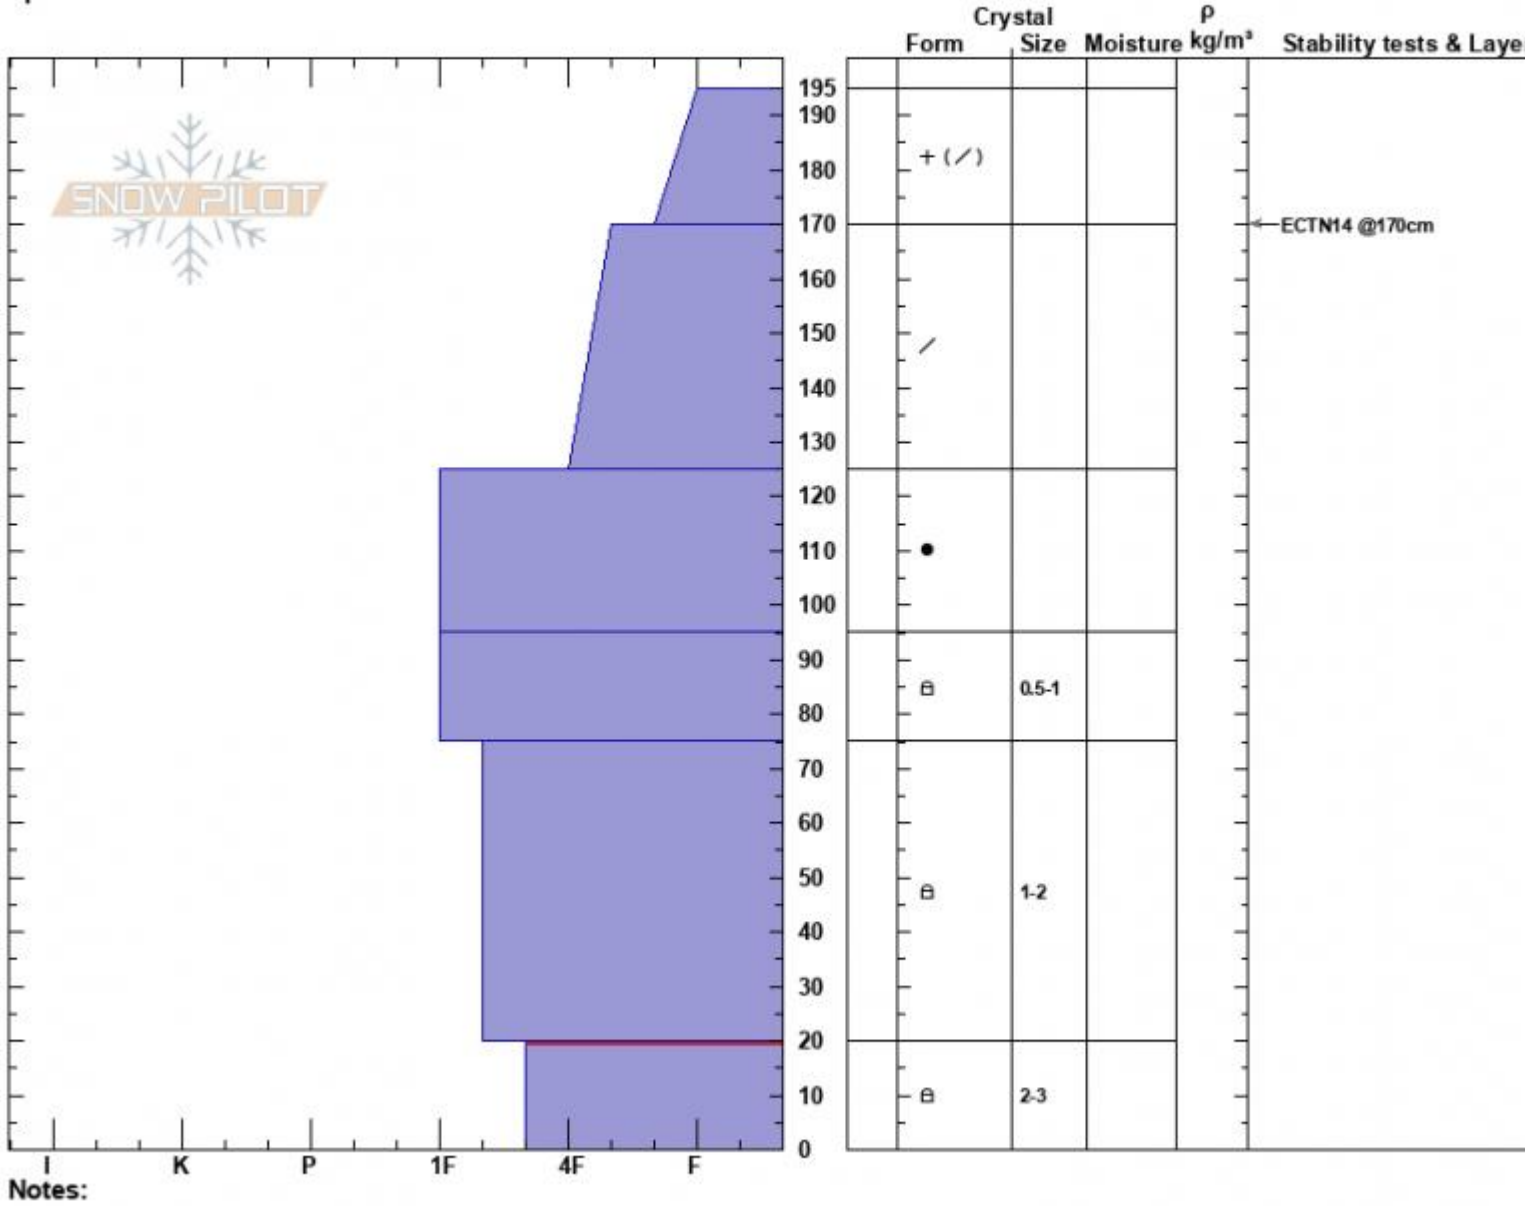

Above Hidden Lakes  
 Gallatin Range-N  
 MT  
 Elevation: 9400 ft  
 Aspect: 0°  
 Specifics:

Dave Zinn  
 01/14/2025 - 11:15am  
 Co-ord: 45.25084N, -111.16159W  
 Slope Angle: 25°  
 Wind Loading: no

Stability: Good  
 Air Temperature:  
 Sky Cover: CLR  
 Precipitation: NO  
 Wind: W Calm

HS:195 Layer Notes:  
 PF:75 20-0cm: Problematic layer

Notes:  
 Advisory Region  
 Northern Gallatin  
 Longitude  
 -111.14W  
 Latitude  
 45.29N  
 Northern Gallatin, 2025-01-14