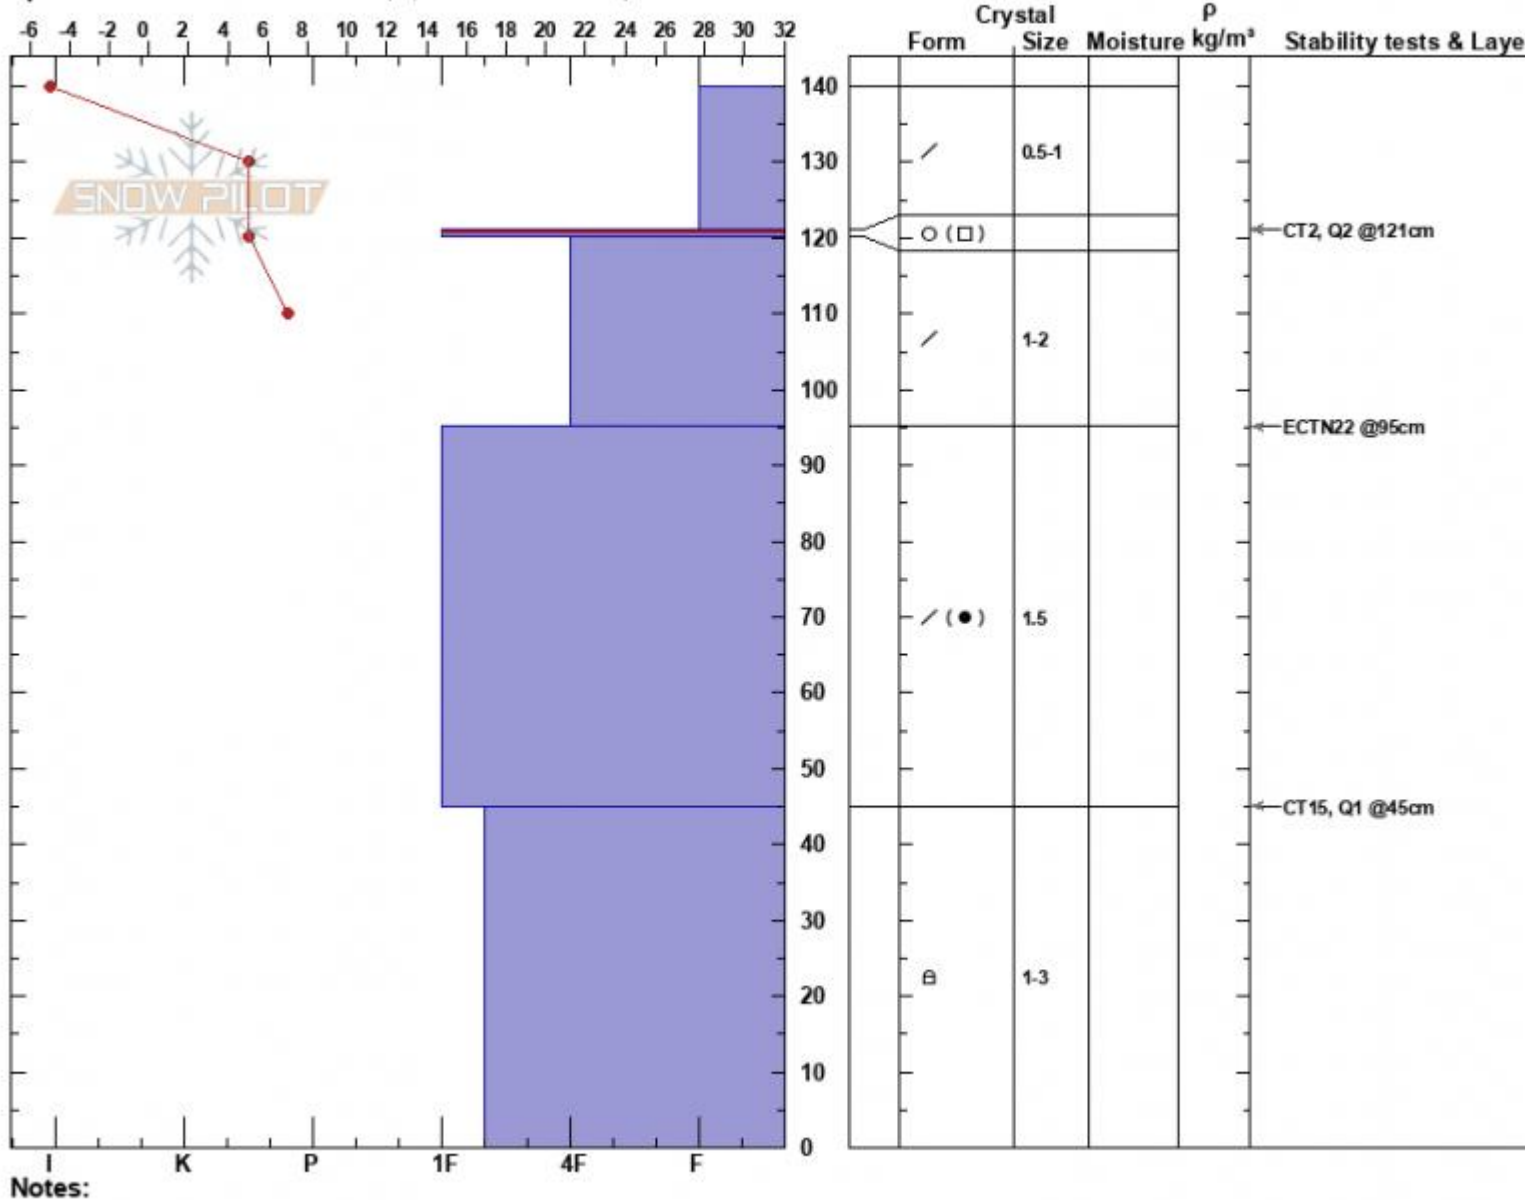

Pit Practice  
 Gallatin Range-N  
 MT  
 Elevation: 6915 ft  
 Aspect: E  
 Specifics: Snowmobile tracks on slope; We snowmobiled slope

Isaac Freeland  
 01/18/2025 - 4:05pm  
 Co-ord: 45.49580N, -111.10465W  
 Slope Angle: 27°  
 Wind Loading: no

Stability: Very Good  
 Air Temperature: -7°F  
 Sky Cover: BKN  
 Precipitation: NO  
 Wind: Light Breeze

HS:140  
 PF:90  
 Layer Notes: 121-120cm:Problematic layer

Advisory Region  
 Northern Gallatin  
 Longitude  
 -111.11W  
 Latitude  
 45.50N  
 Northern Gallatin, 2025-01-18