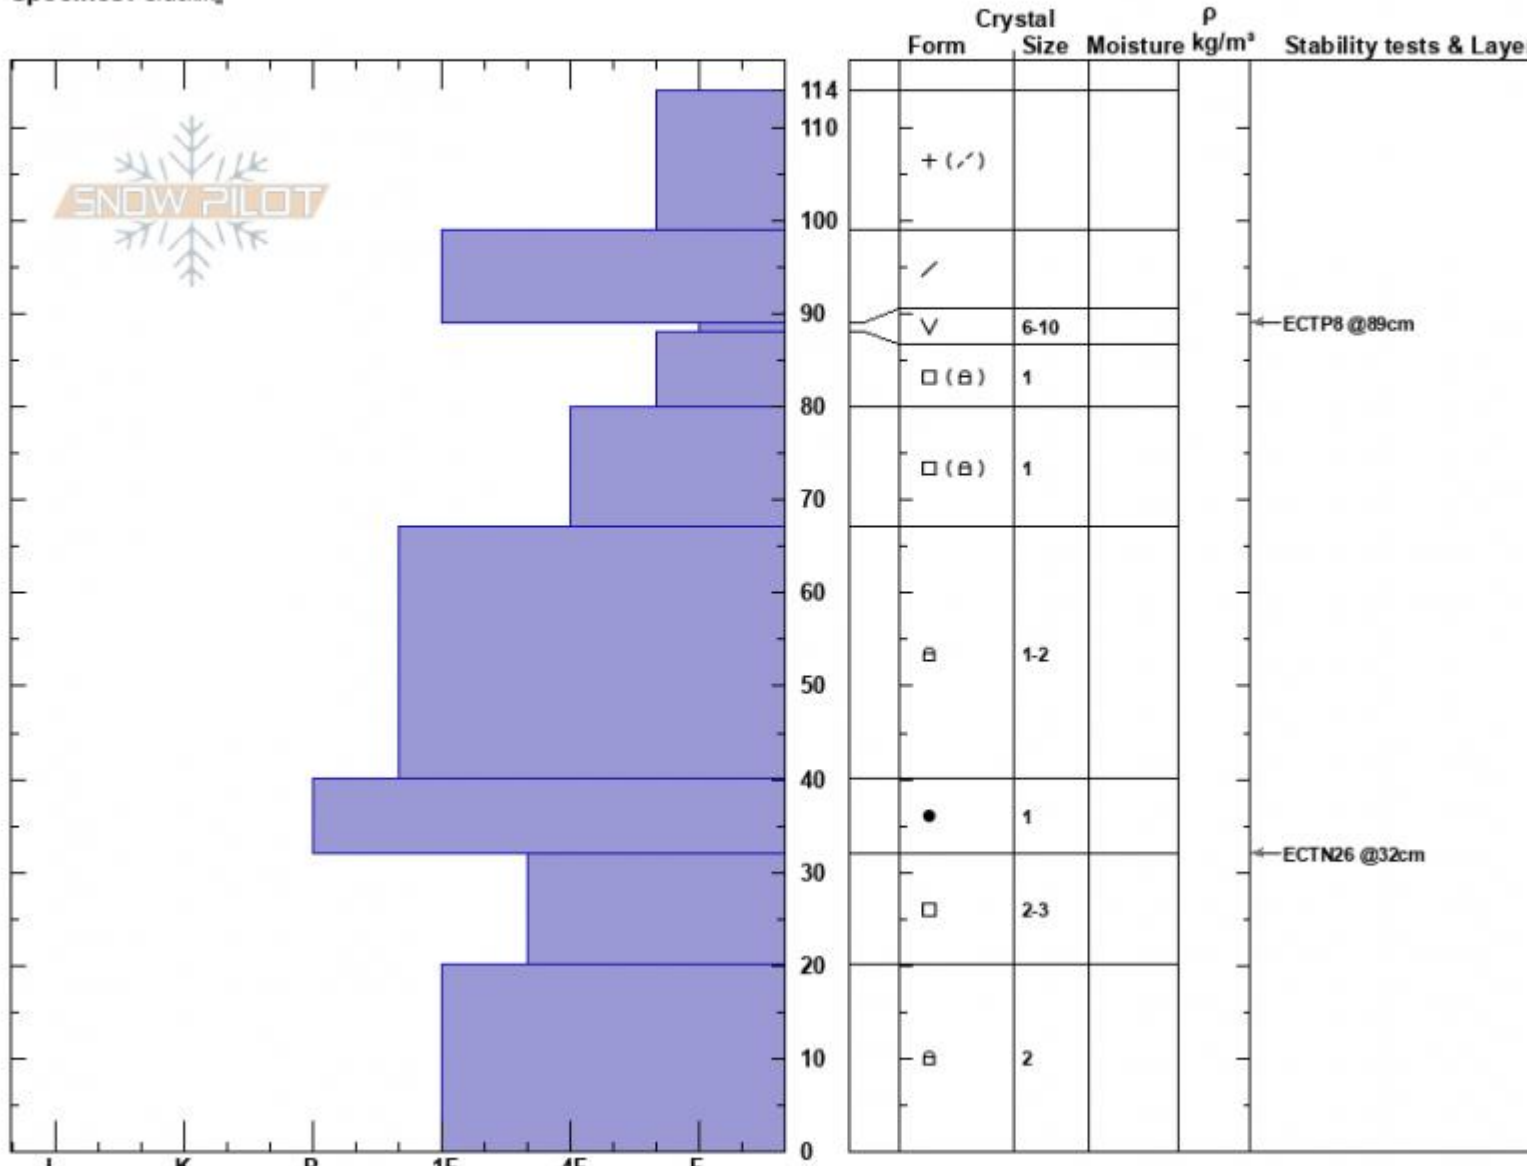

BeaverCrk WildnsBndry
 Madison Range-S
 MT
 Elevation: 8845 ft
 Aspect: 250°
 Specifics: Cracking

Alex Marienthal
 02/02/2025 - 12:52pm
 Co-ord: 44.97642N, -111.35868W
 Slope Angle: 20°
 Wind Loading: no

Stability:
 Air Temperature:
 Sky Cover: OVC
 Precipitation: S-1
 Wind: SW Moderate

HS:114 Layer Notes:
 89-88cm: Problematic layer

Notes: While riding we had multiple cracks shoot out from our skis 10-50 ft long. 3 other pits had ECTP4, ECTPV, ECTP5, ECTP8 on SH/NSF layer below r and SW aspects at 9,000-9,200'

Advisory Region
 Southern Madison
 Longitude
 -111.27W
 Latitude
 45.06N
 Southern Madison, 2025-02-02