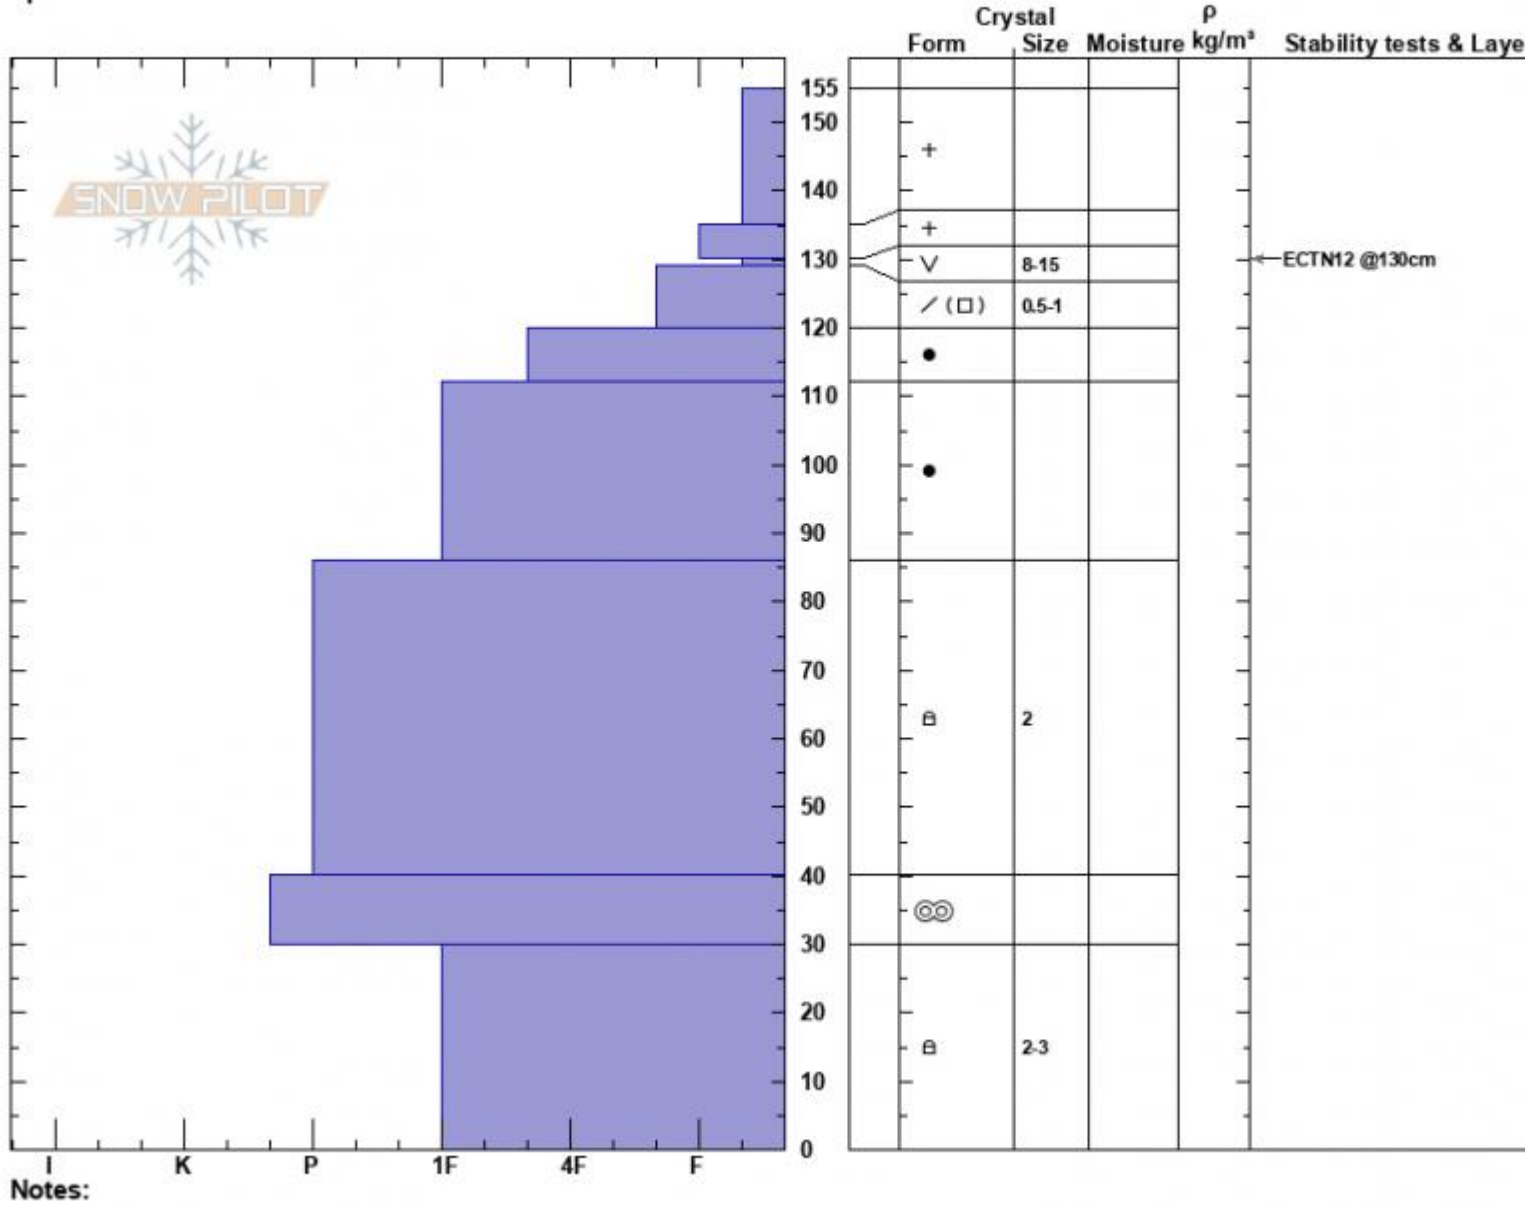

Bear Crk
 Madison Range-N
 MT
 Elevation: 9398 ft
 Aspect: 90°
 Specifics:

Alex Marienthal
 01/24/2025 - 1:00pm
 Co-ord: 45.18480N, -111.46670W
 Slope Angle: 12°
 Wind Loading:

Stability:
 Air Temperature:
 Sky Cover: OVC
 Precipitation: S1
 Wind: Calm

HS:155 Layer Notes:
 130-129cm: Problematic layer

Advisory Region
 Northern Madison
 Longitude
 -111.38W
 Latitude
 45.17N
 Northern Madison, 2025-01-24