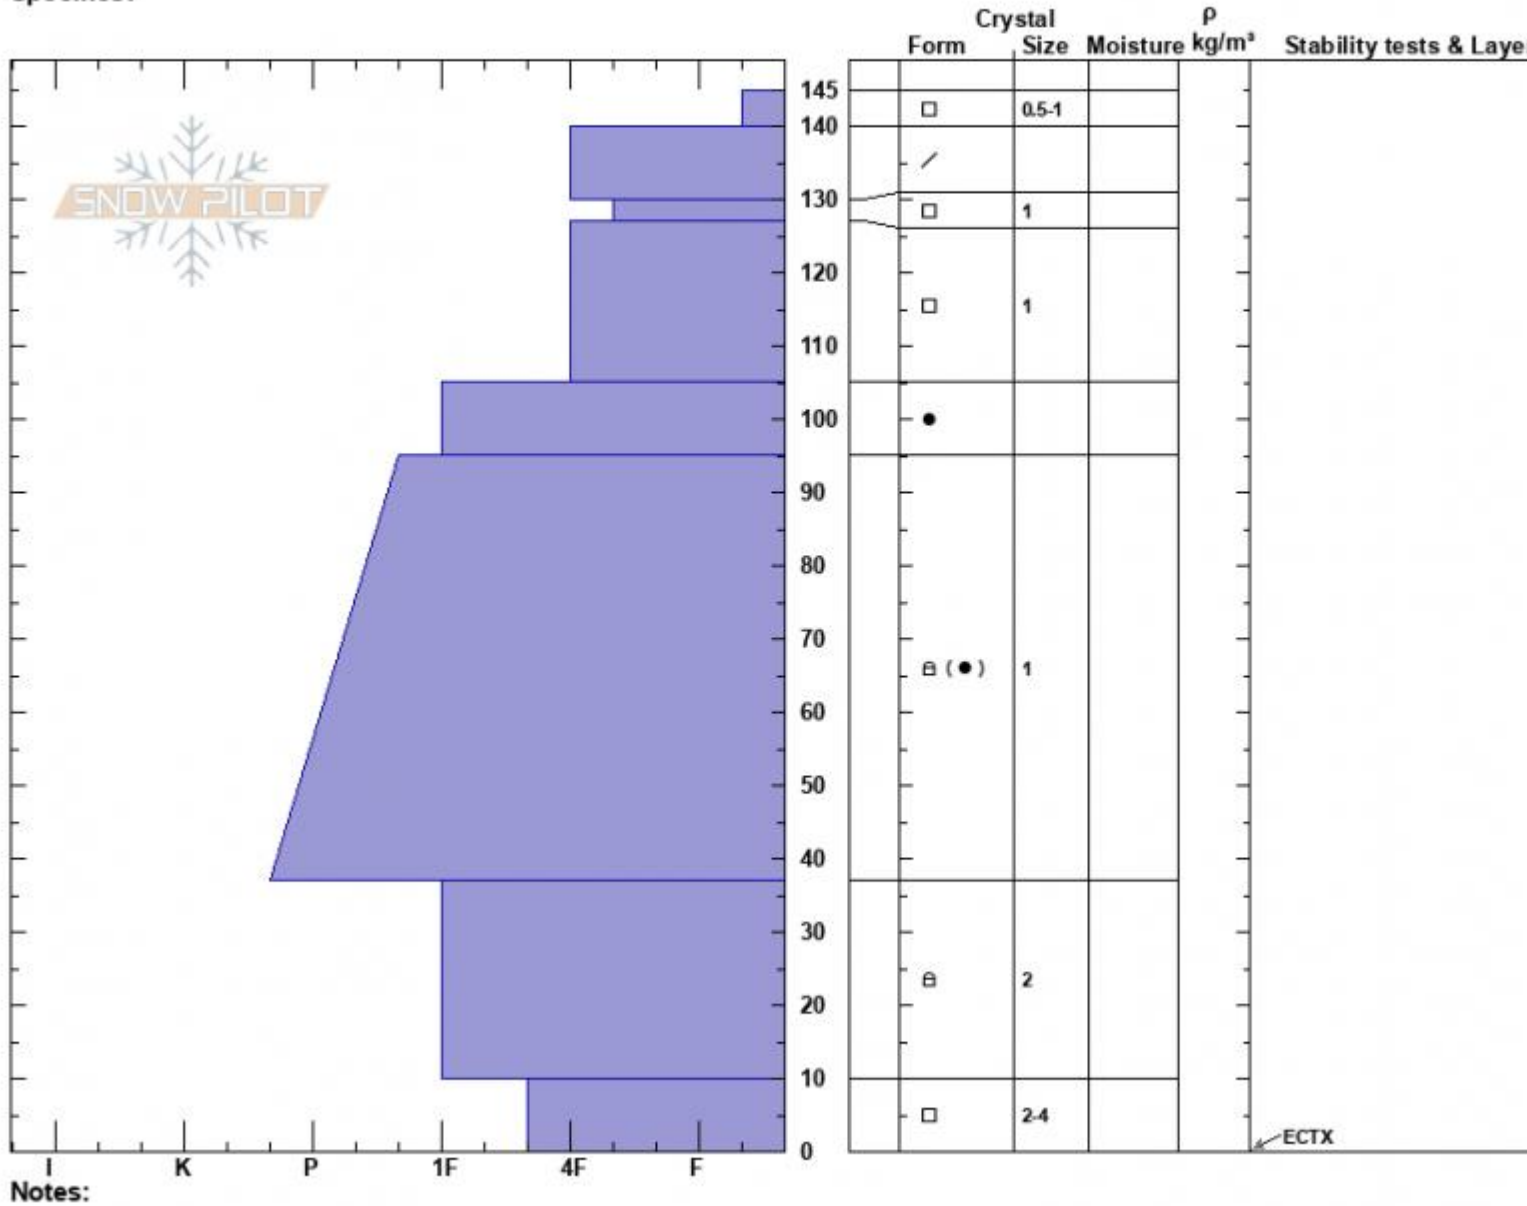

E Ridge Republic Mtn  
 Cooke City  
 MT  
 Elevation: 9458 ft  
 Aspect: 95°  
 Specifics:

Haylee Darby  
 01/30/2025 - 11:25am  
 Co-ord: 45.00524N, -109.94494W  
 Slope Angle: 24°  
 Wind Loading: no

Stability:  
 Air Temperature: -1°C  
 Sky Cover: CLR  
 Precipitation: NO  
 Wind: NW Calm

HS:145 Layer Notes:  
 PS: 35

Advisory Region  
 Cooke City  
 Longitude  
 -109.95W  
 Latitude  
 45.00N  
 Cooke City, 2025-01-30