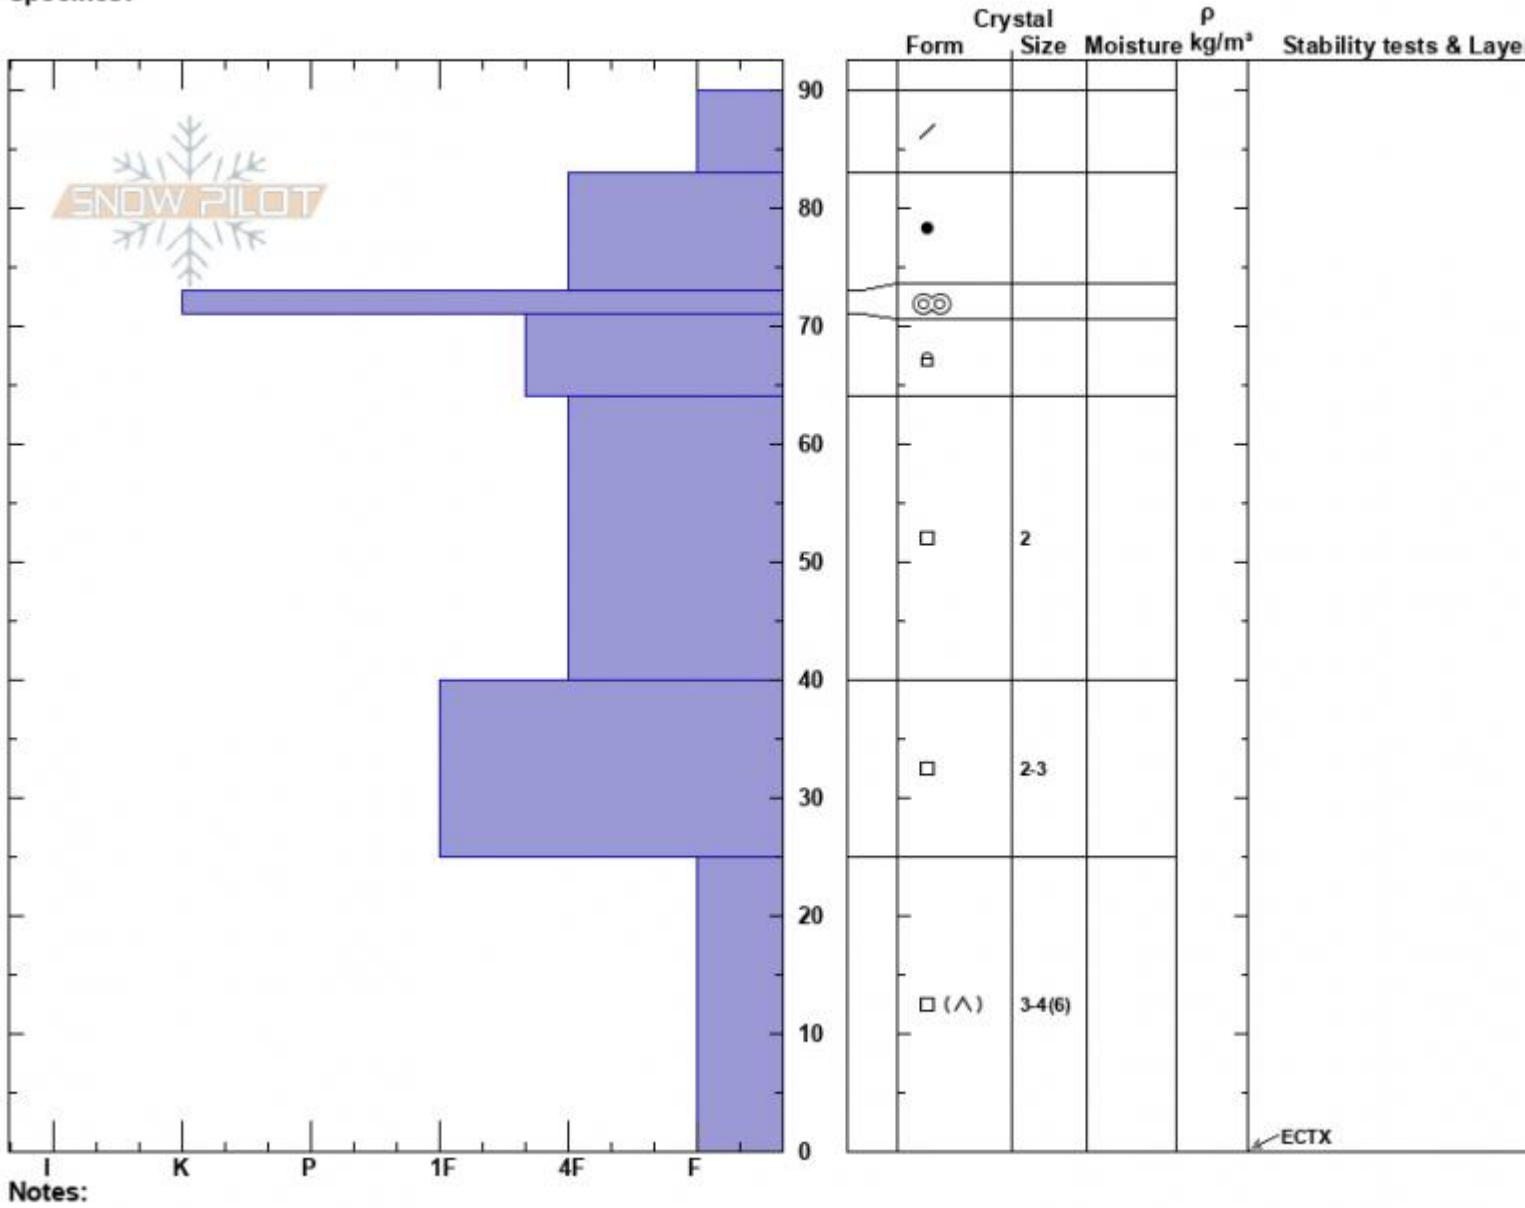

Specimen Creek
 Gallatin Range-S
 MT
 Elevation: 8100 ft
 Aspect: 275°
 Specifics:

Haylee Darby
 02/14/2025 - 2:00pm
 Co-ord: 45.03233N, -111.06006W
 Slope Angle: 20°
 Wind Loading: no

Stability:
 Air Temperature: -1°C
 Sky Cover: BKN
 Precipitation: NO
 Wind: S Light Breeze

HS:90
 PF:80
 PS:15
 Layer Notes:

Advisory Region
 Southern Gallatin
 Longitude
 -111.05W
 Latitude
 45.03N
 Southern Gallatin, 2025-02-14