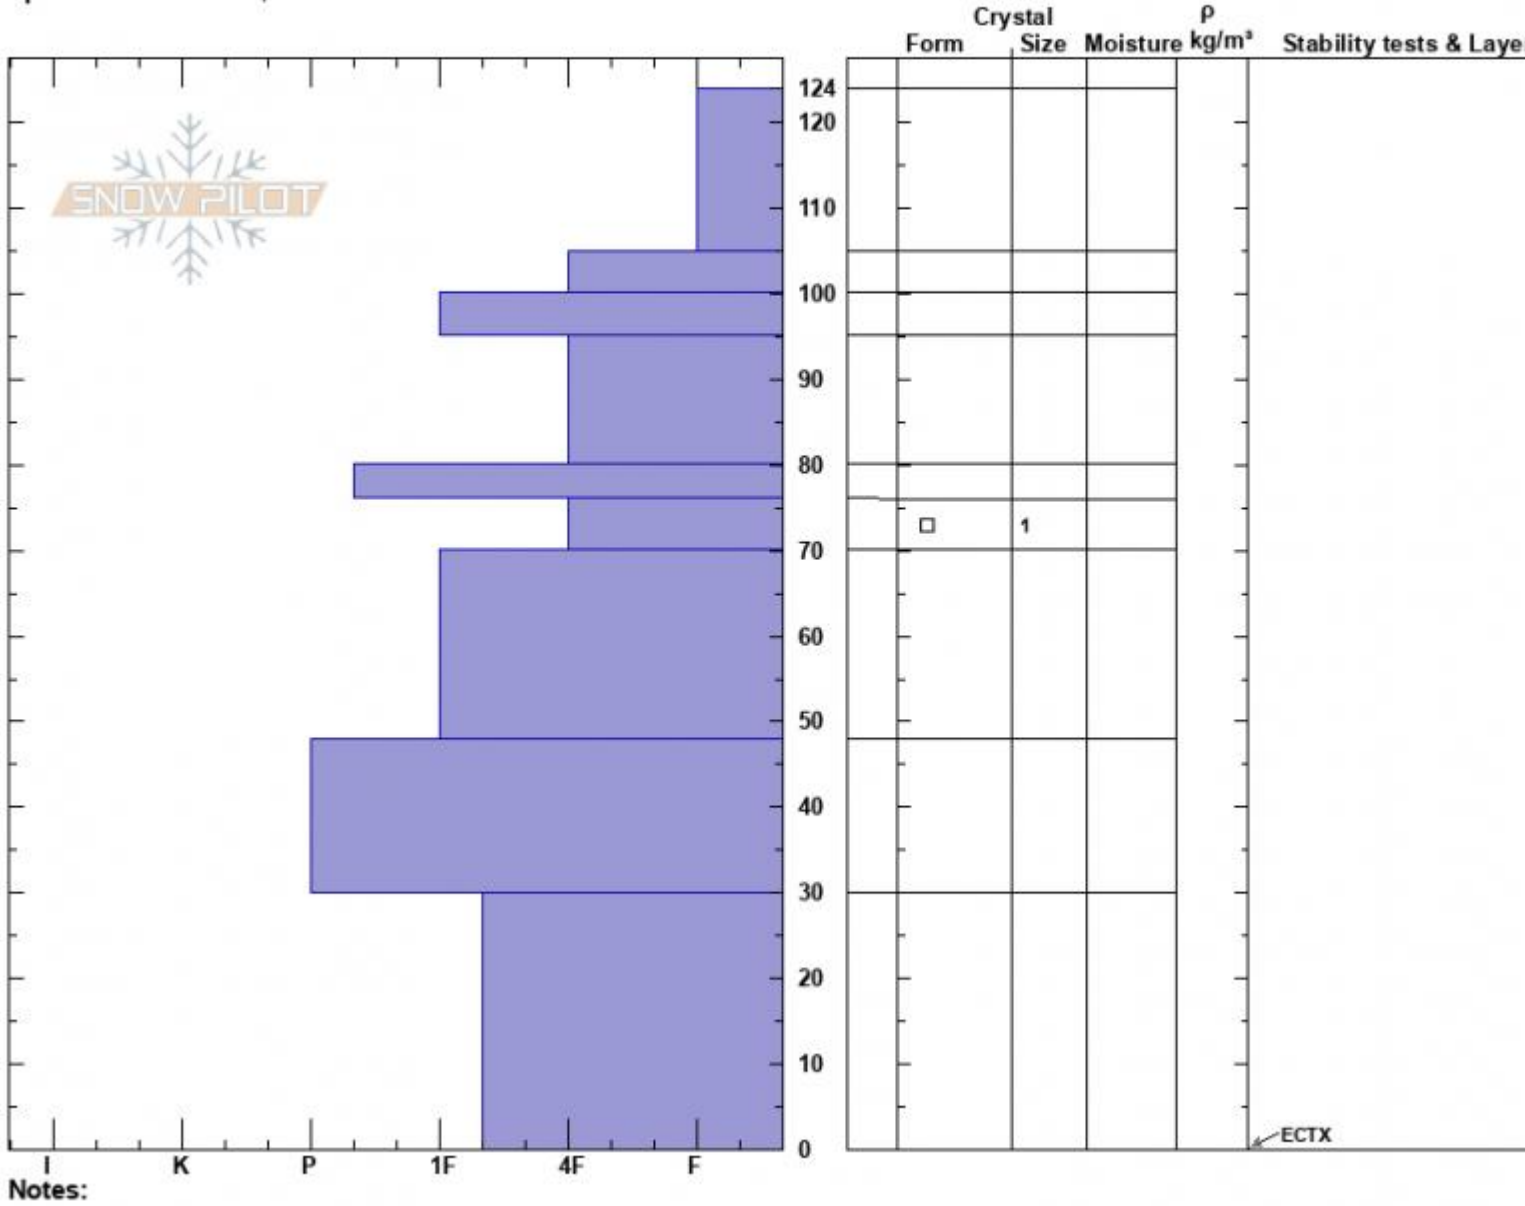

Gallatin Canyon
Madison Range-N
MT
Elevation: 7846 ft
Aspect: 114°
Specifics: We skied slope

Mark Staples
02/16/2025 - 11:20am
Co-ord: 45.32816N, -111.20183W
Slope Angle: 20°
Wind Loading: no

Stability: Very Good
Air Temperature:
Sky Cover: OVC
Precipitation: S1
Wind: S Light Breeze

HS:124
Layer Notes:
76-70cm: Problematic layer

Advisory Region
Northern Madison
Longitude
-111.41W

Latitude

45.30N

Northern Madison, 2025-02-16