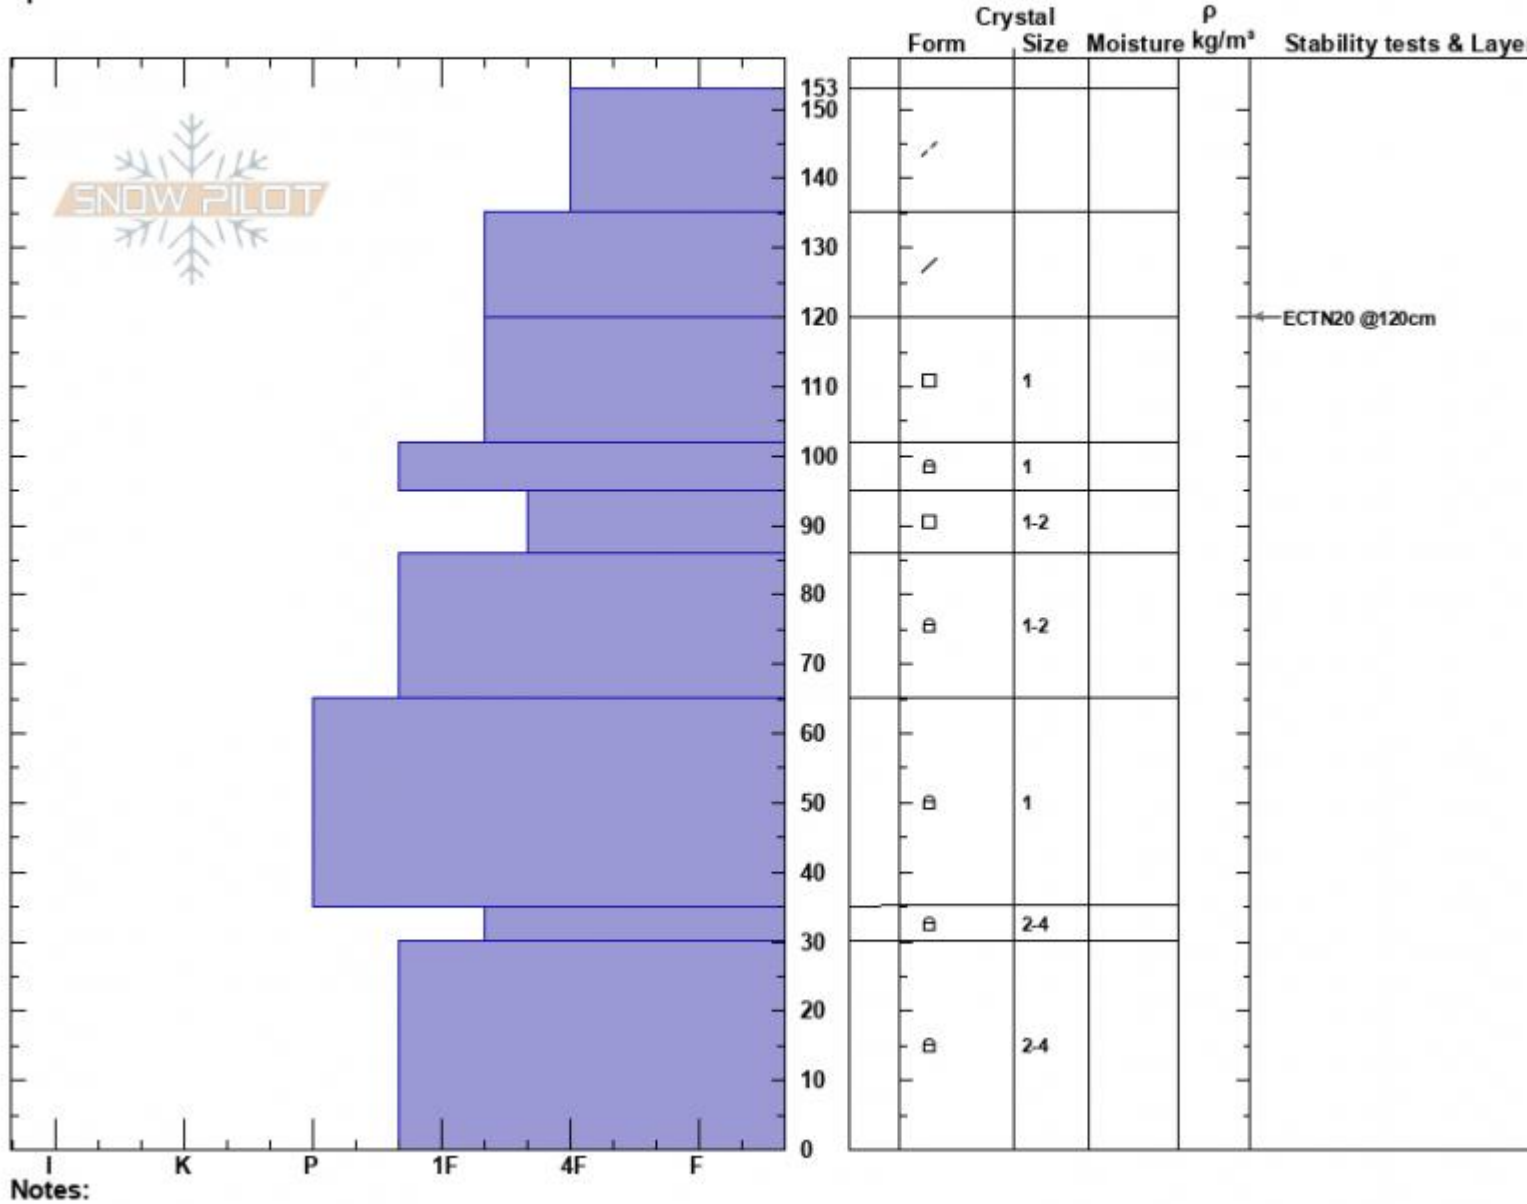

Jones Creek Rib  
 Bridger Range  
 MT  
 Elevation: 8432 ft  
 Aspect: 247°  
 Specifics:

Haylee Darby  
 02/25/2025 - 11:50pm  
 Co-ord: 45.82384N, -110.93298W  
 Slope Angle: 27°  
 Wind Loading:

Stability:  
 Air Temperature:  
 Sky Cover: BKN  
 Precipitation: NO  
 Wind: W Moderate

HS:153 Layer Notes:

Advisory Region  
 Bridger Range  
 Longitude  
 -110.95W  
 Latitude  
 45.85N  
 Bridger Range, 2025-02-25