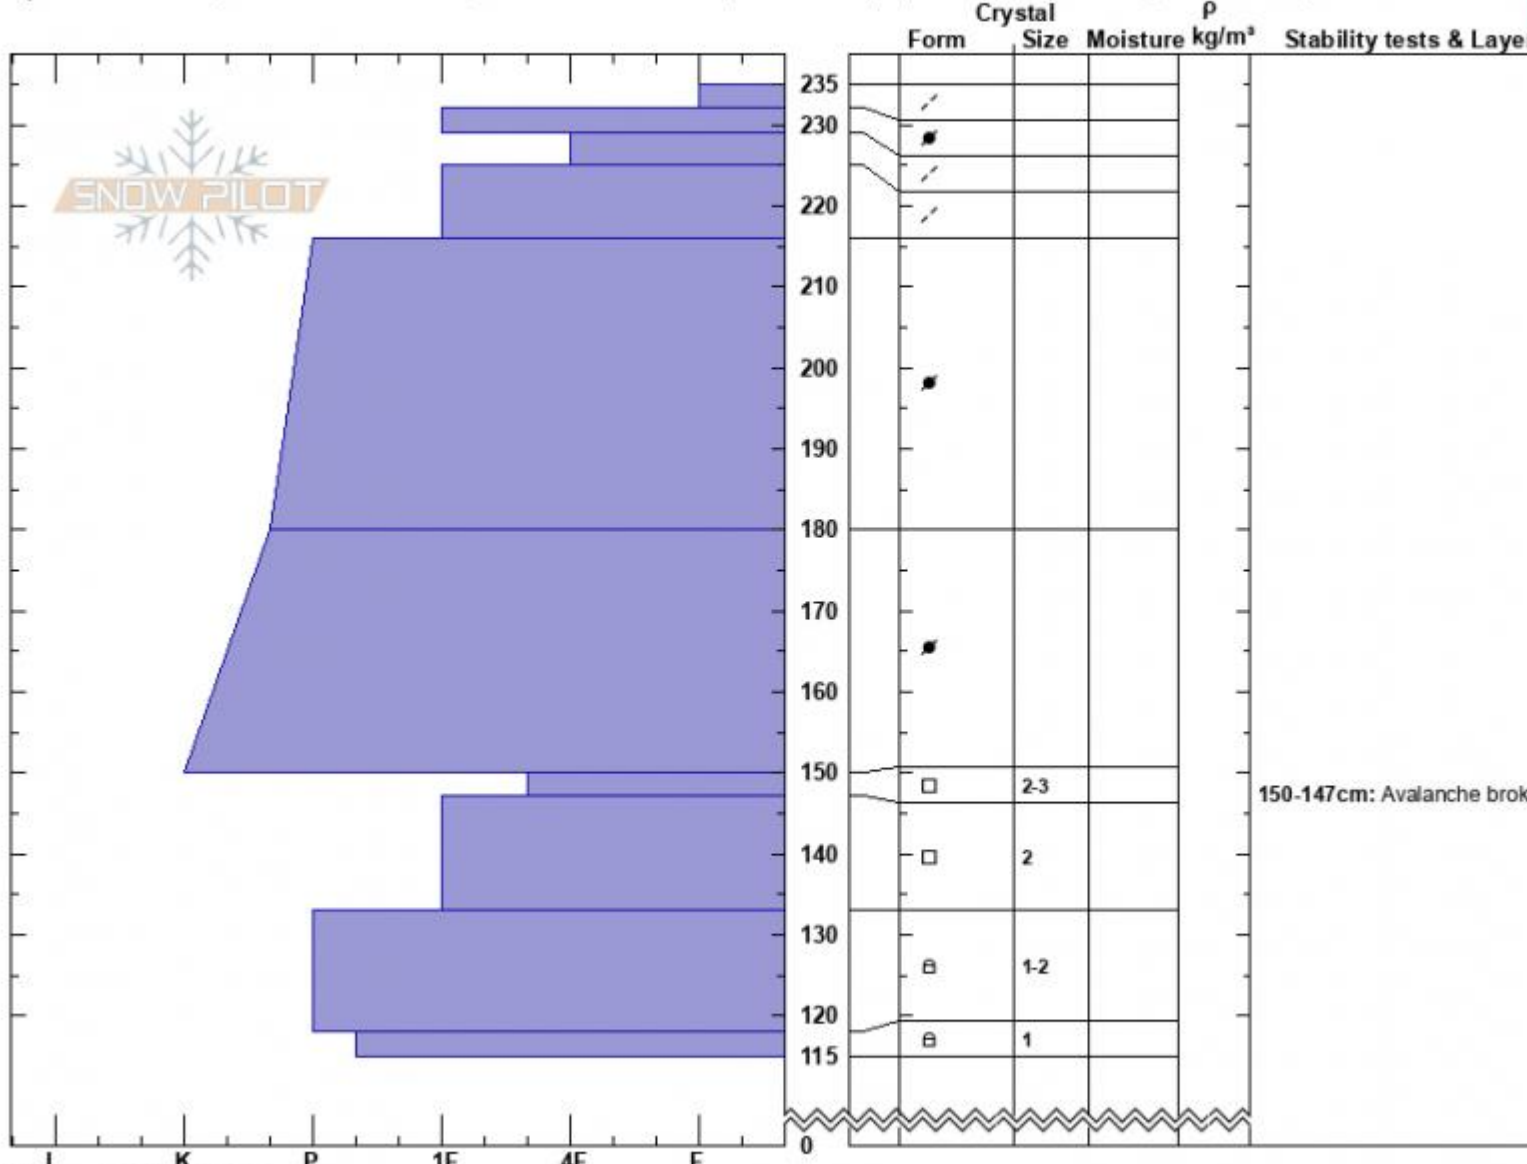

TargheeCreek AMu-R4-D3 Alex Mariantal  
 Lionhead Range 02/28/2025 - 3:20pm  
 MT Co-ord: 44.74083N, -111.37639W  
 Elevation: 9250 ft Slope Angle: 20°  
 Aspect: 5° Wind Loading: yes  
 Specifics: Pit is adjacent to avalanche: crown; Recent avalanche activity on similar slopes; Recent avalanche activity on different slopes

Stability: Poor  
 Air Temperature:  
 Sky Cover: FEW  
 Precipitation: NO  
 Wind: SW Light Breeze

HS:235 Layer Notes:  
 150-147cm: Avalanche broke her  
 150-147cm: Problematic layer

Notes: HS-AMu-R4-D3-O  
 We saw this avalanche crown at 2:30 pm on a slope that had not slid when we rode by it two hours earlier. Additional Pit Specifics: Snowmobile tracks

Advisory Region  
 Lionhead Range  
 Longitude  
 -111.37W  
 Latitude  
 44.74N  
**Avalanche Details:** [Snowmobile triggered 3-5' deep hard slab at Lionhead](#)  
 Lionhead Range, 2025-02-28