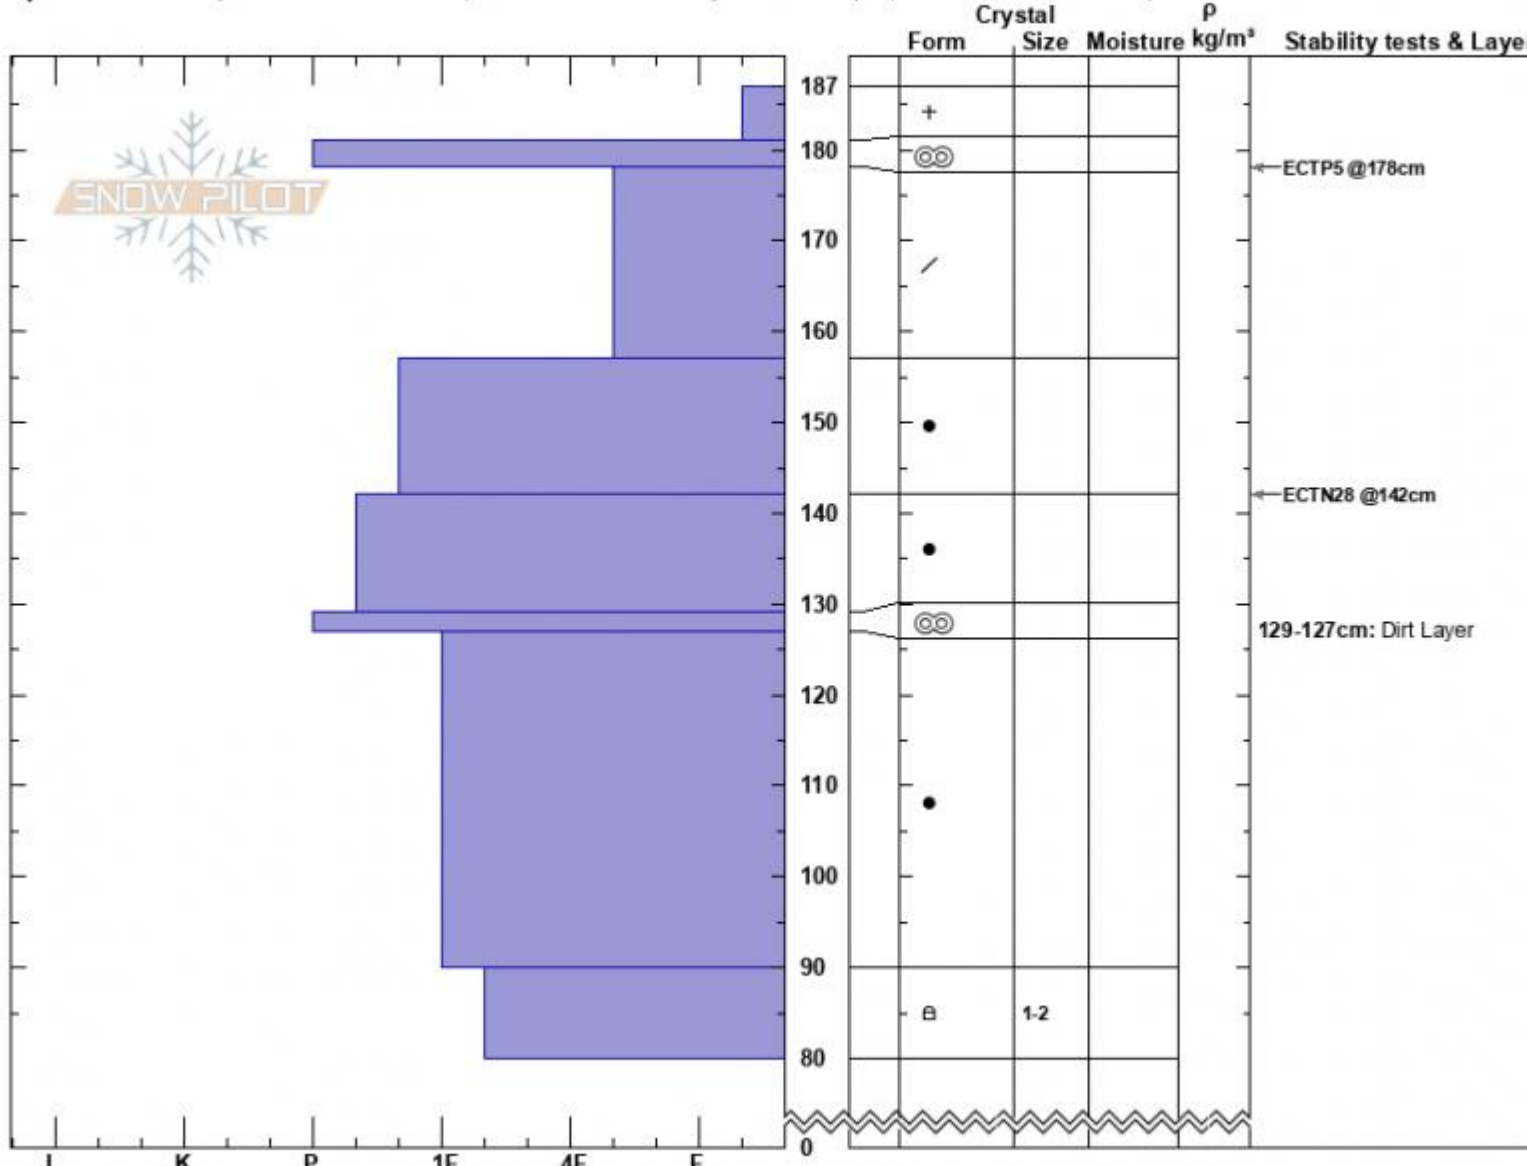

Muddy Creek
 Madison Range-N
 MT
 Elevation: 8598 ft
 Aspect: 84°

Haylee Darby
 03/04/2025 - 2:00pm
 Co-ord: 45.22093N, -111.47511W
 Slope Angle: 25°
 Wind Loading: no

Stability:
 Air Temperature:
 Sky Cover: SCT
 Precipitation: NO
 Wind: SW Calm

HS:187
 PF:31
 Layer Notes:
 129-127cm: Dirt Layer

Specifics: Pit is adjacent to avalanche: flank; Recent avalanche activity on similar slopes; Snowmobile tracks on slope

Notes: Pit adjacent to an avalanche [SS-R3-D2-O] that likely broke ~ 2.5 wks ago during the last period of significant loading.

Advisory Region
 Northern Madison
 Longitude
 -111.38W
 Latitude
 45.17N
 Northern Madison, 2025-03-04