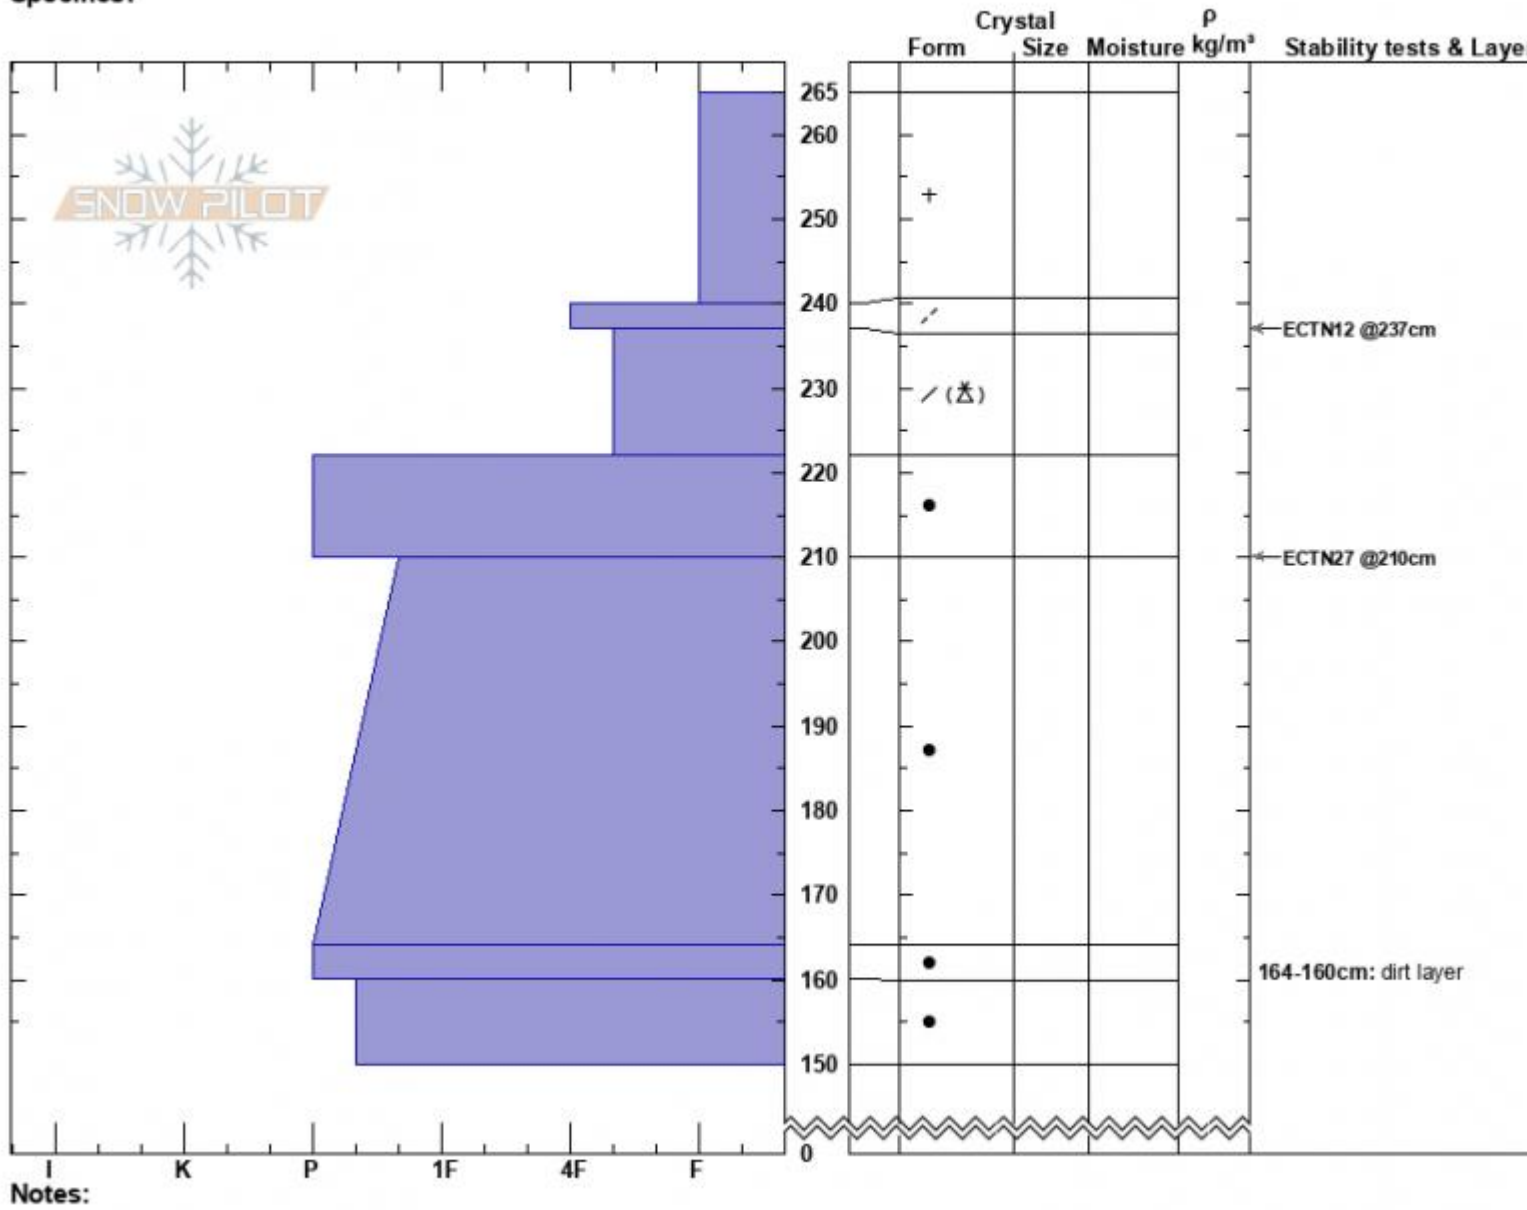

Lawnmower Main Face
 Absaroka Range
 MT
 Elevation: 8947 ft
 Aspect: 336°
 Specifics:

Haylee Darby
 03/19/2025 - 1:45pm
 Co-ord: 45.50401N, -110.49331W
 Slope Angle: 22°
 Wind Loading: no

Stability:
 Air Temperature: -2°C
 Sky Cover: CLR
 Precipitation: NO
 Wind: SW Light Breeze

HS:265 Layer Notes:
 164-160cm: dirt layer

Advisory Region
 Out of Advisory Area
 Longitude
 -110.50W
 Latitude
 45.51N
 Out of Advisory Area, 2025-03-19