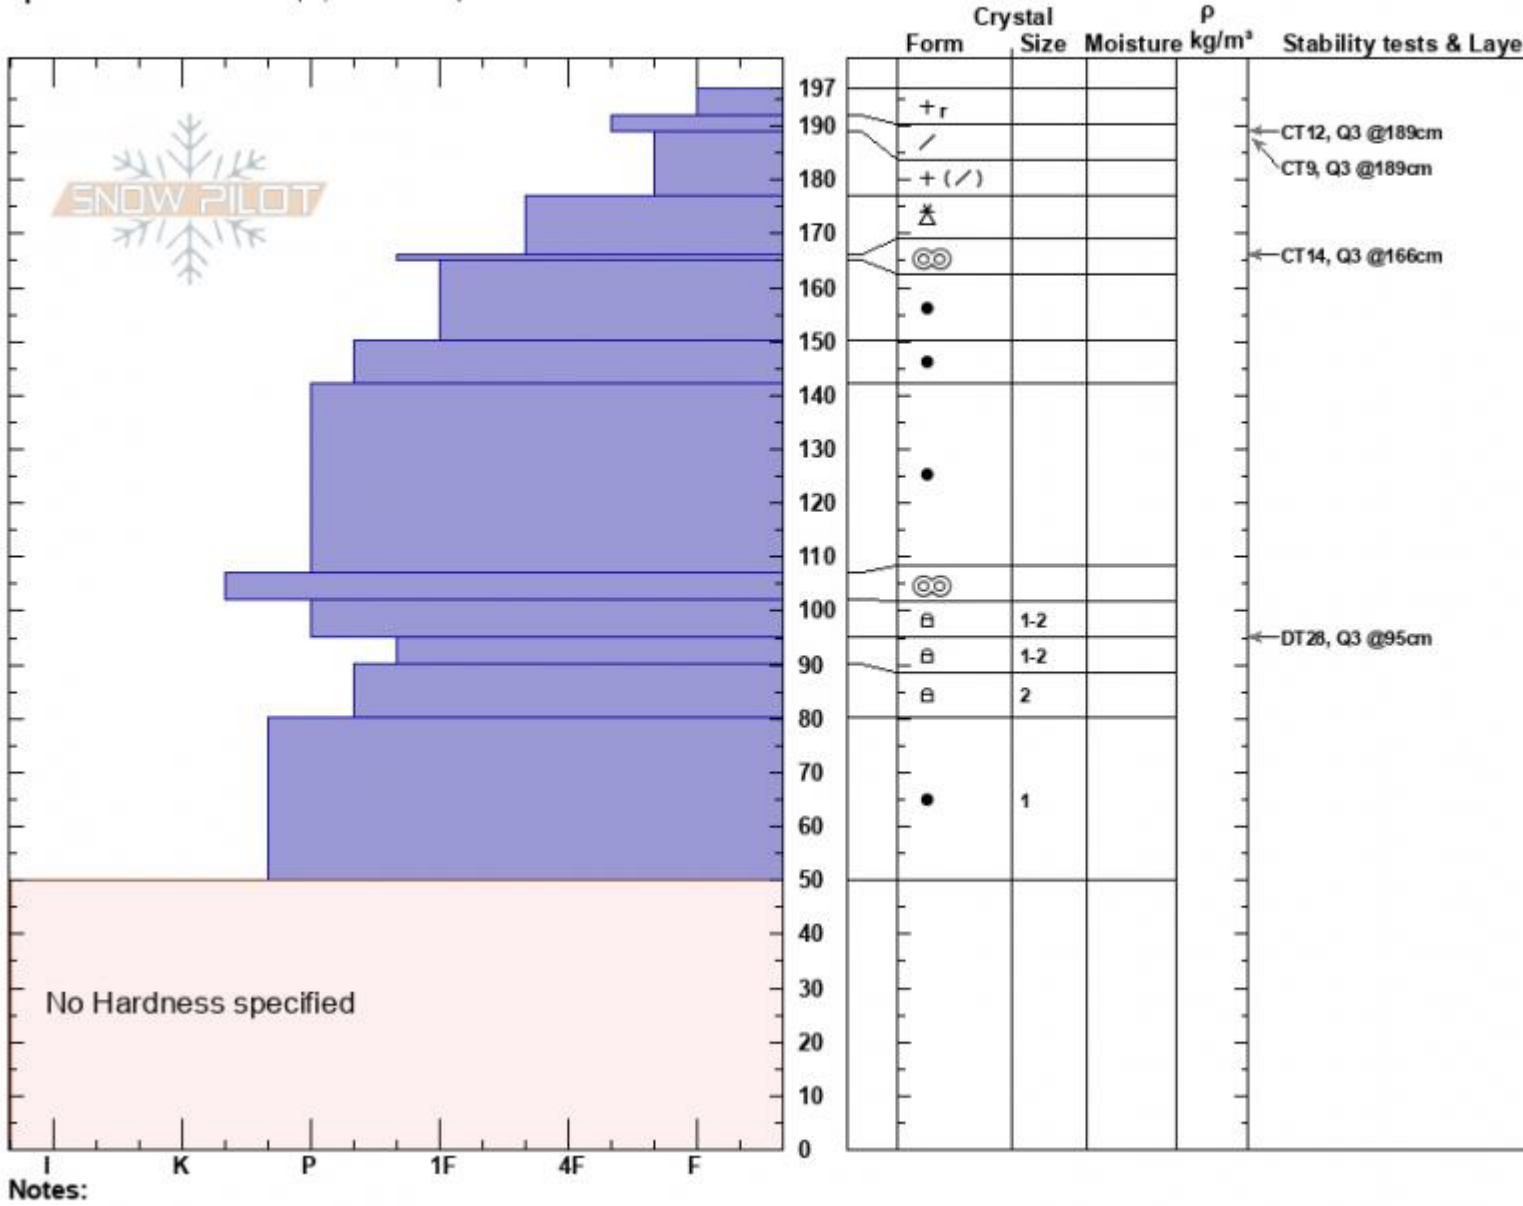

Texas Meadow
 Bridger Range
 MT
 Elevation: 7700 ft
 Aspect: 69°
 Specifics: Ski tracks on slope; We skied slope

Alex Marienthal
 03/20/2025 - 4:00pm
 Co-ord: 45.83999N, -110.93316W
 Slope Angle: 32°
 Wind Loading:

Stability: Good
 Air Temperature:
 Sky Cover: OVC
 Precipitation: S-1
 Wind: Calm

HS:197
 Layer Notes:
 189-177cm: Problematic layer

Advisory Region
 Bridger Range
 Longitude
 -110.93W
 Latitude
 45.84N
 Bridger Range, 2025-03-20