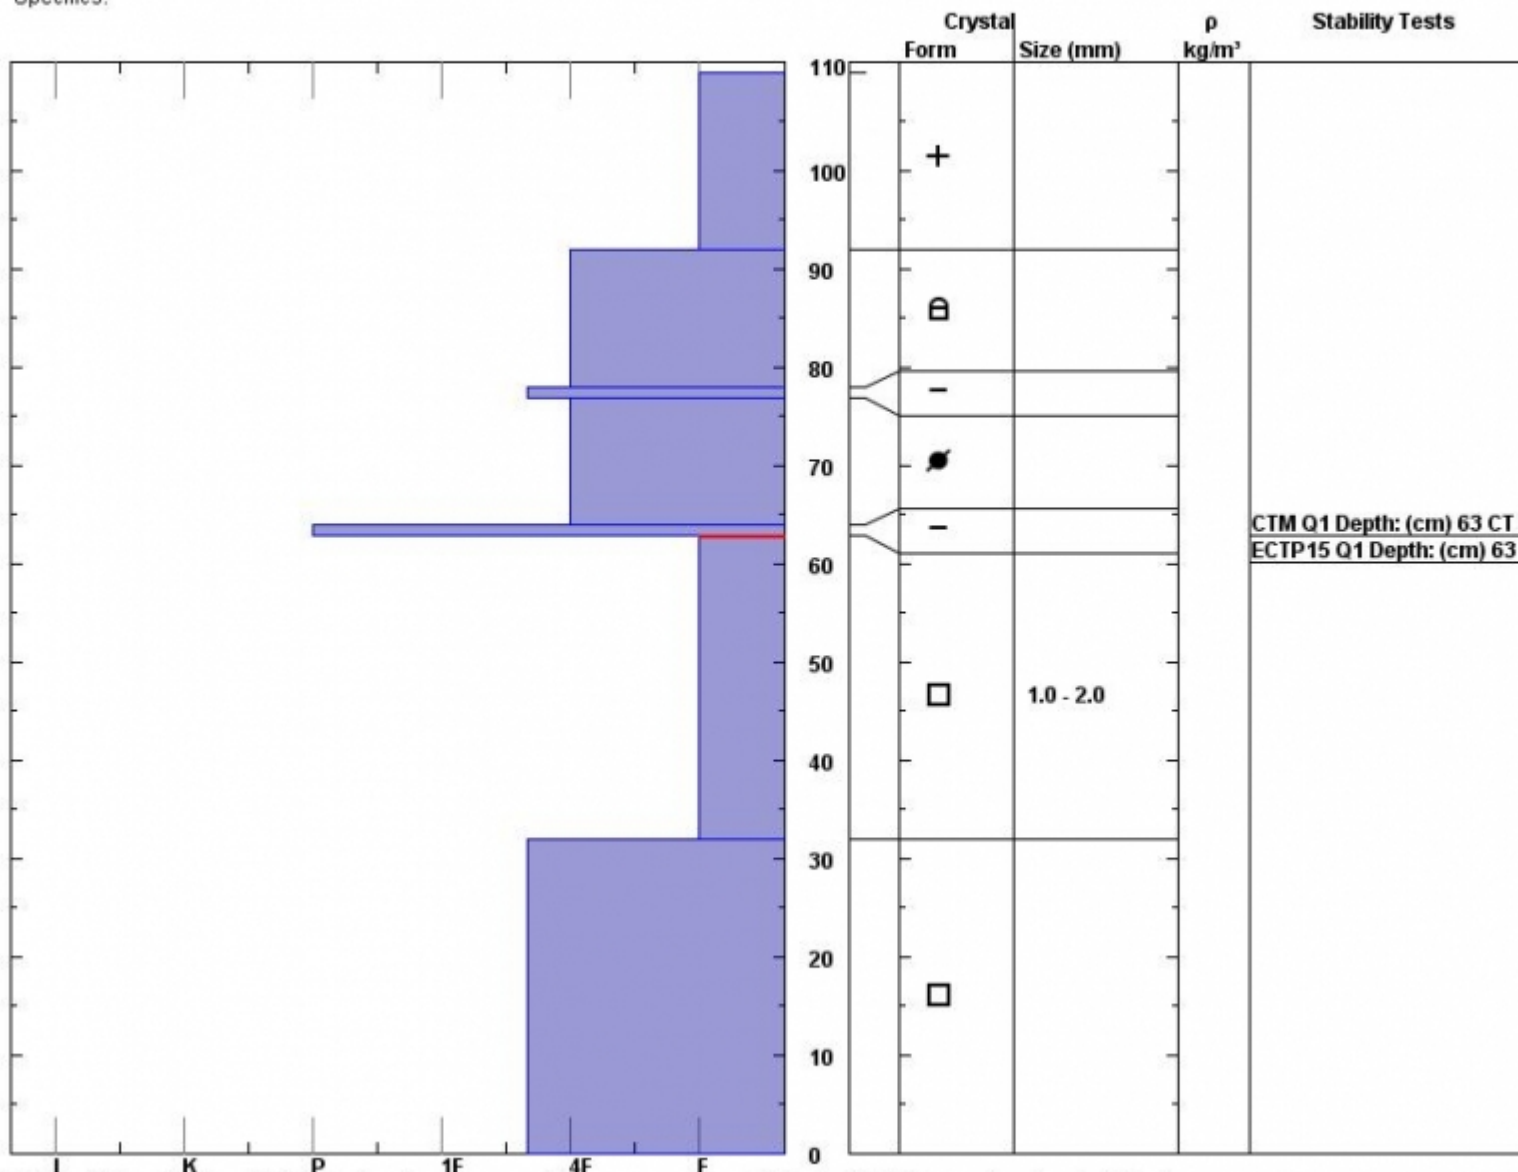

Snow Pit Profile
Cabin Creek
Southern Madions Range
 Elevation (ft) **9334**
 Aspect: **70**
 Specifics:

Observer: **Eric Knoff**
Sat Jan 14 11:18:00 MST 2012
 Co-ord: **44.88852 N 111.18284 W**
 Slope: **30**
 Wind loading: **no**

Stability on similar slopes: **Fair**
 Air Temperature: **-6.8 F**
 Sky Cover: **Clear**
 Precipitation:
 Wind: **SW Light Breeze**

Stability Test Notes:
 Layer note:
32-63: Pro

CTM Q1 Depth: (cm) 63 CT S
 ECTP15 Q1 Depth: (cm) 63

Notes: Not much of a slab, but plenty of weak snow. If this area receives .5-1 inch of SWE I expect natural activity to occur.

Advisory Region
 Southern Madison

Forecast link: [GNFAC Avalanche Advisory for Mon Jan 16, 2012](#)
 Southern Madison, 2012-01-15