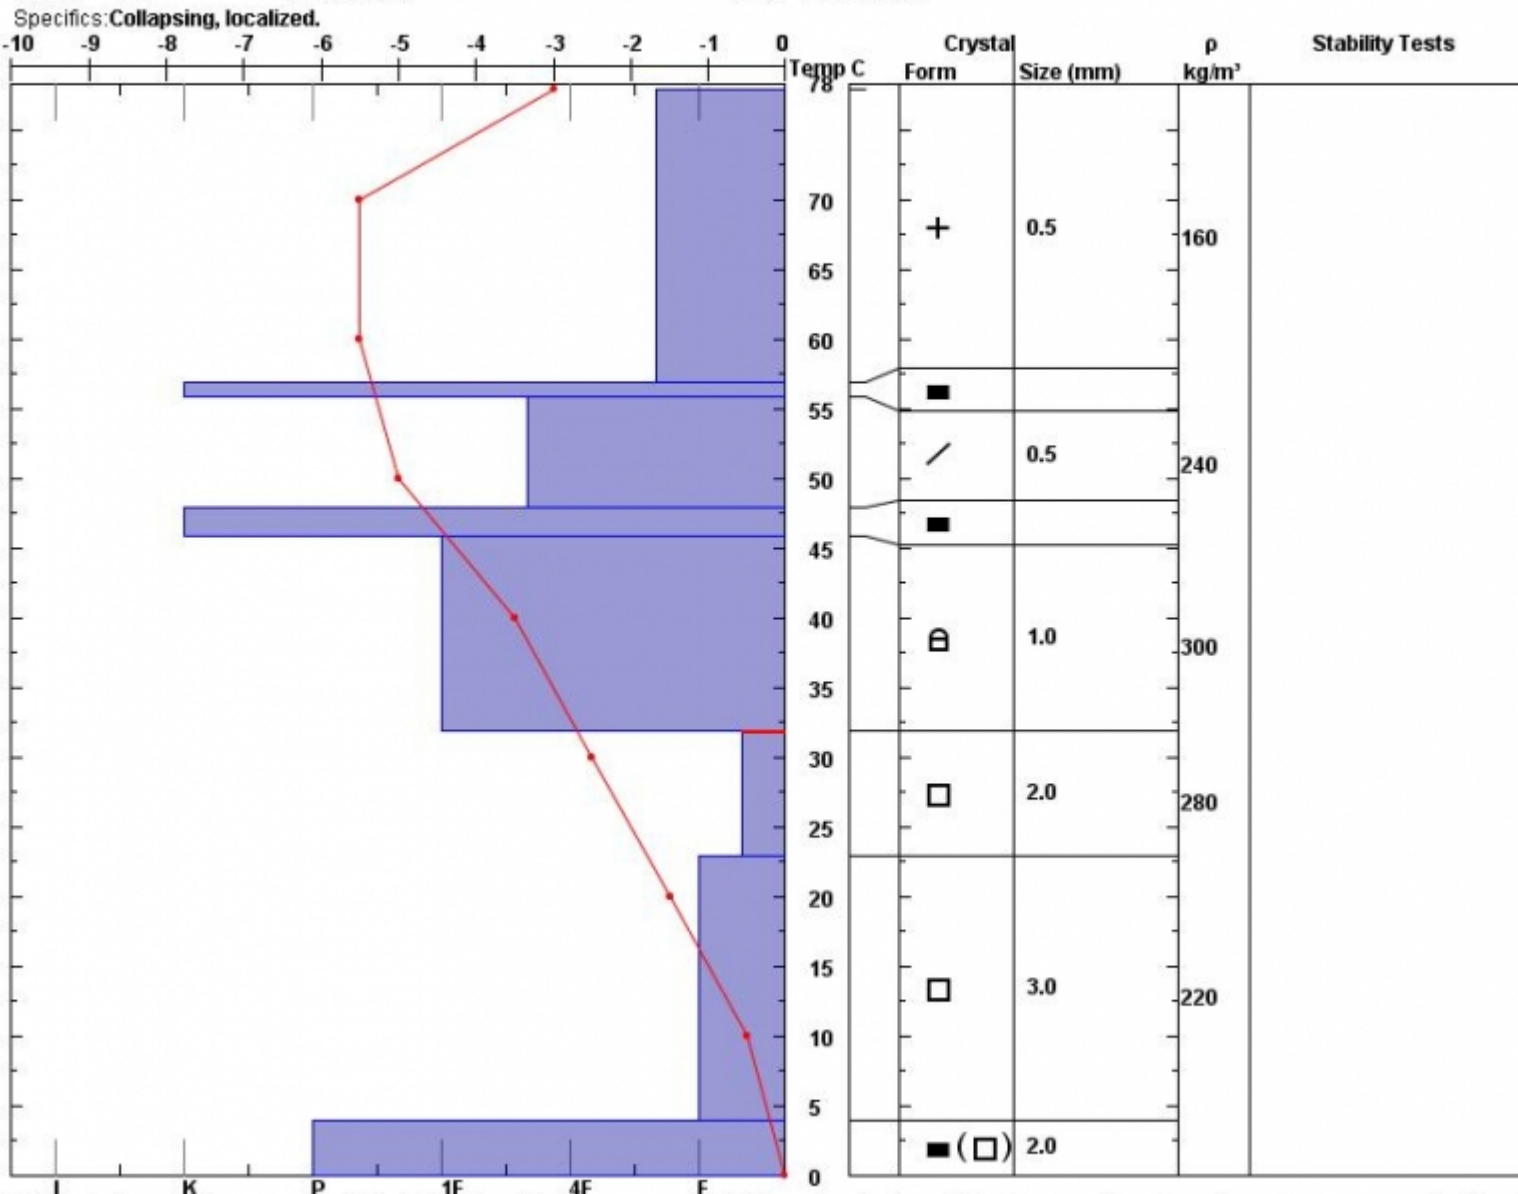

Snow Pit Profile
Cedar Mtn.
Madison, MT
 Elevation (ft) **8700**
 Aspect: **275**

Observer: **Ian Hoyer**
Tue Jan 07 12:00:00 MST 2014
 Co-ord:
 Slope: **10**
 Wind loading:

Stability on similar slopes:
 Air Temperature: **C**
 Sky Cover: **sky 8/8 covered**
 Precipitation: **Snow < 0.5 cm/hr**
 Wind: **Light Breeze**

Stability Test Notes:
 Layer note:
23:32: Pro

Notes: Out conducting research. Out of 28 ECTs, all but one propagated with moderate force. We also experienced a collapse as we approached the snow. The snow layers are still showing themselves to be reactive and unstable.