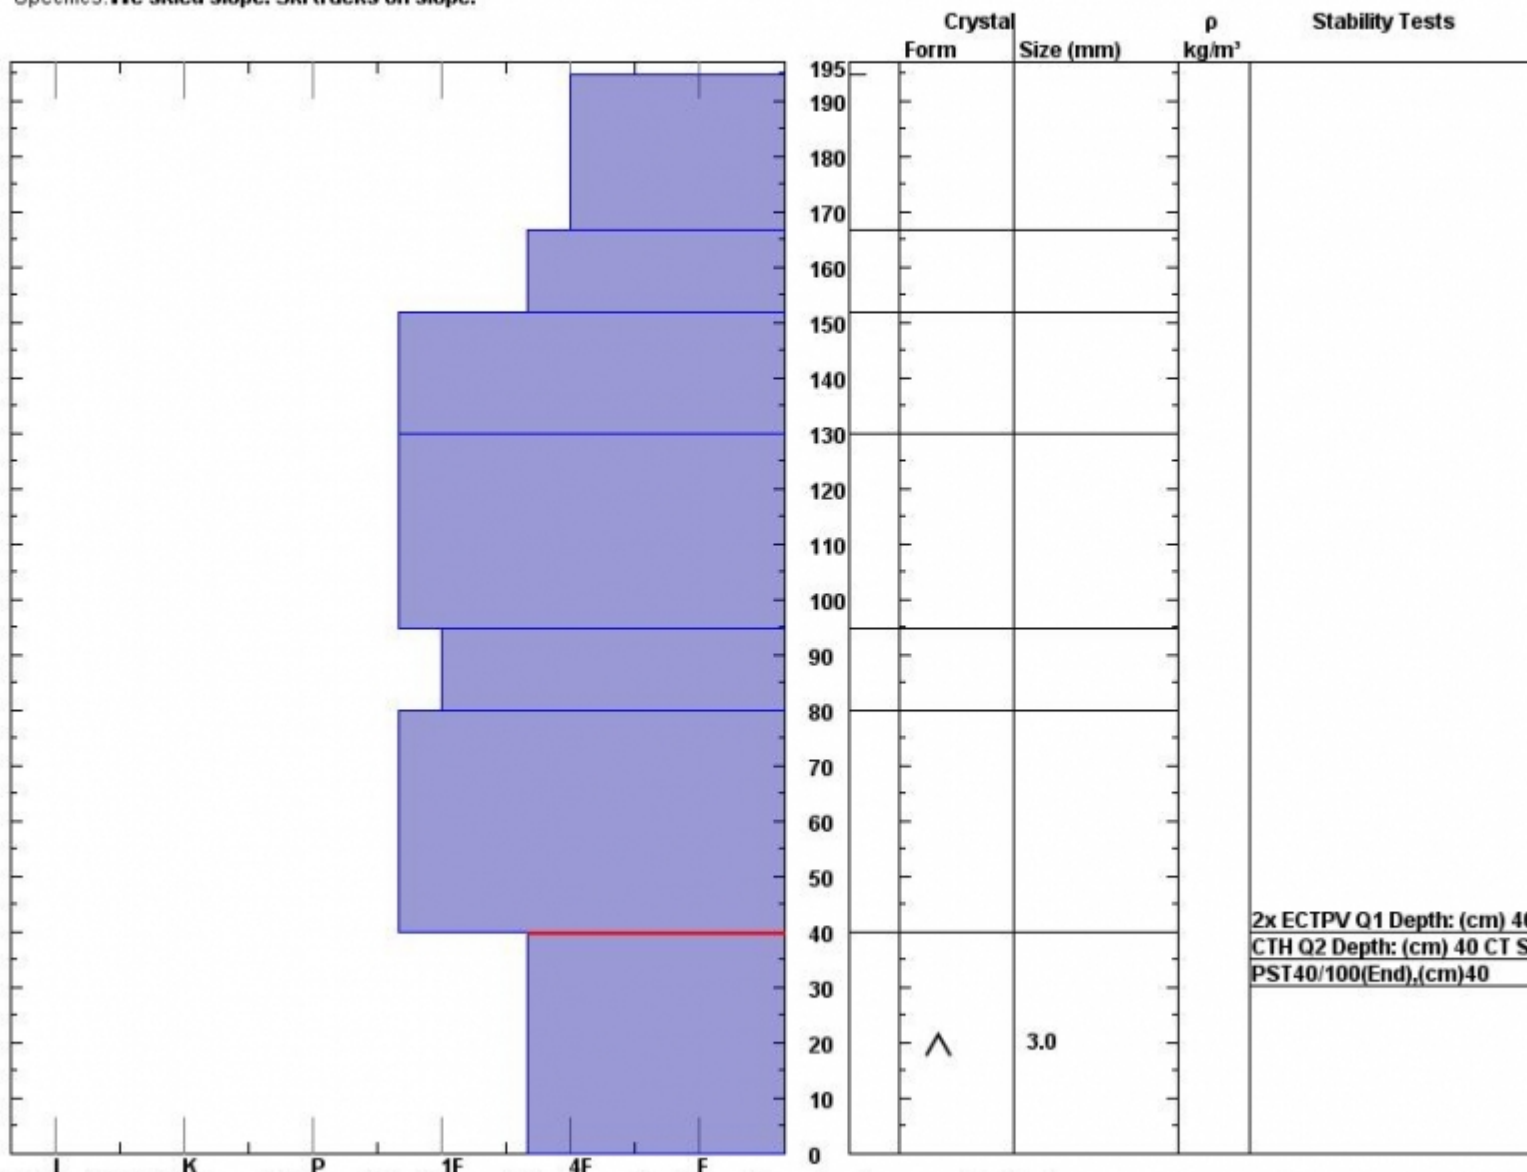

Snow Pit Profile
Spankys
N. Madison, MT
Elevation (ft) **9150**
Aspect: **84**
Specifics: **We skied slope. Ski tracks on slope.**

Observer: **Doug Chabot**
Sun Mar 09 11:36:00 MDT 2014
Co-ord: **N W**
Slope: **32**
Wind loading: **no**

Stability on similar slopes: **Good**
Air Temperature: **F**
Sky Cover: **sky 8/8 covered**
Precipitation: **Snow < 0.5 cm/hr**
Wind: **SW Moderate**

HS195
Stability Test Notes:
40: WTF?!
40: WTF?!

Layer note
0-40: Prob

Advisory Region
Northern Madison

Forecast link: [GNFAC Avalanche Forecast for Tue Mar 11, 2014](#)
Northern Madison, 2014-03-10