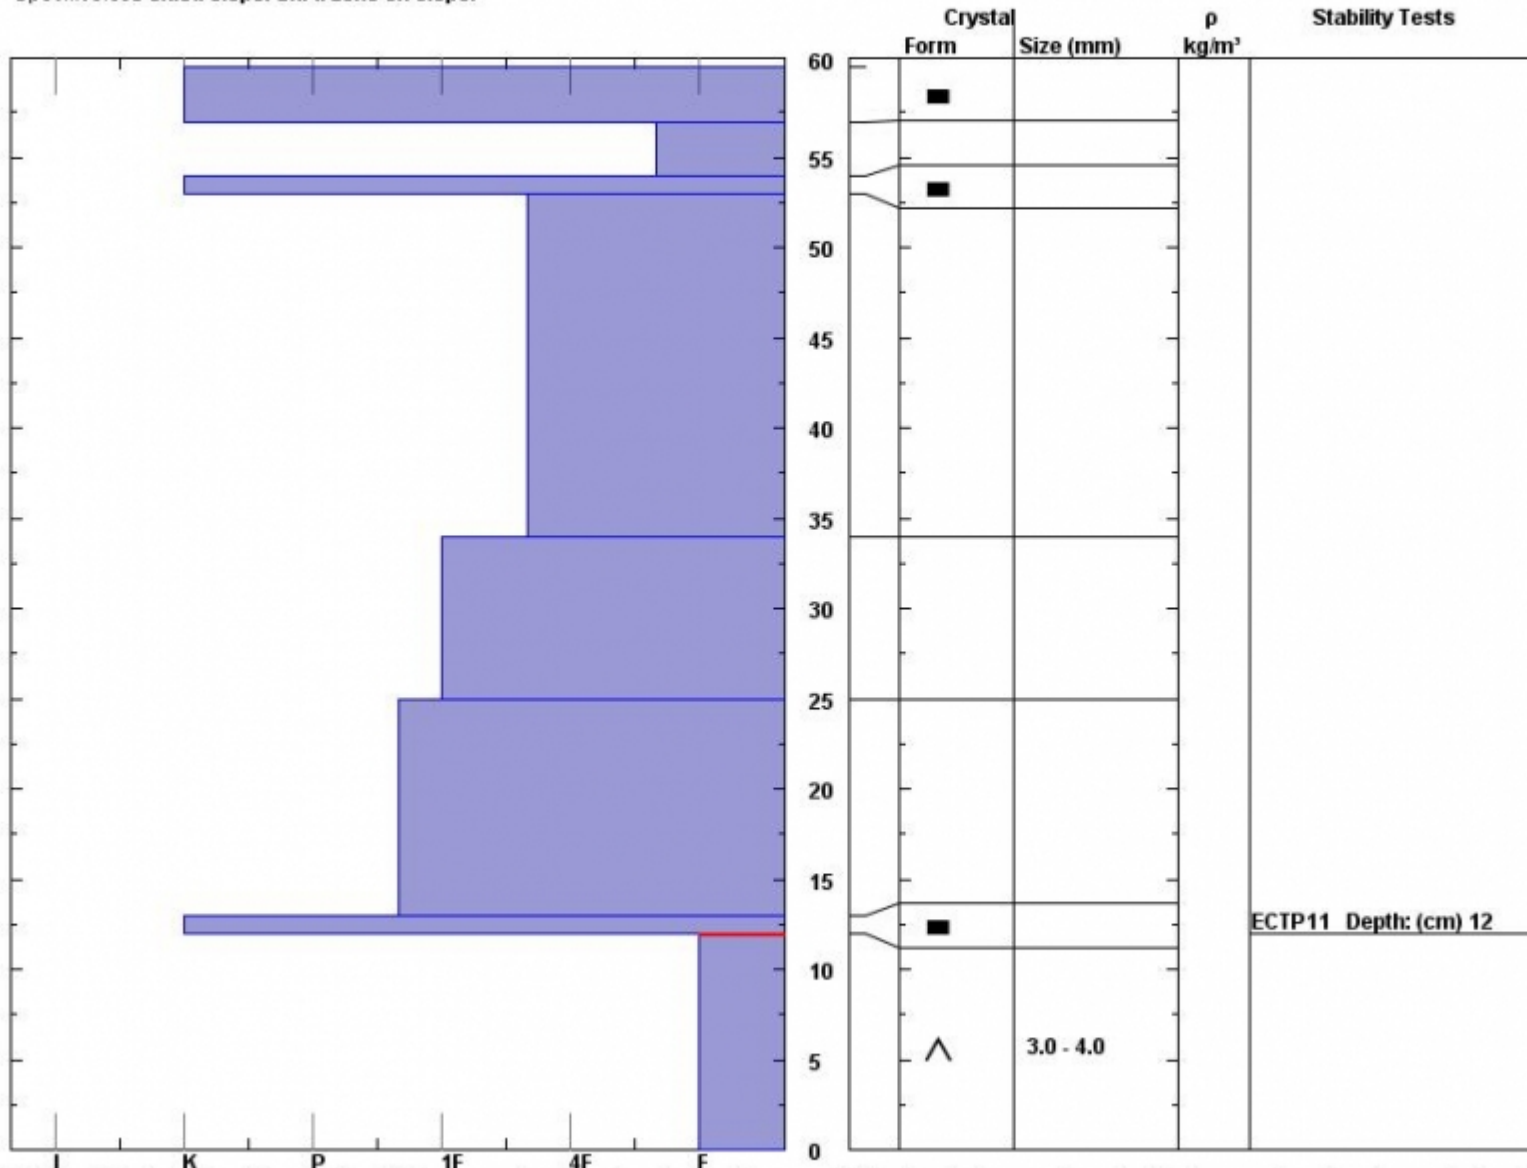

Snow Pit Profile

Saddle Peak
Bridger, MT
 Elevation (ft) **8425**
 Aspect: **130**
 Specifics: **We skied slope. Ski tracks on slope.**

Observer: **Mark Staples**

Thu Dec 11 12:00:00 MST 2014
 Co-ord: **45.79310 N 110.93196 W**
 Slope: **36**
 Wind loading: **no**

Stability on similar slopes:

Air Temperature: **C**
 Sky Cover: **sky < 2/8 covered**
 Precipitation: **None**
 Wind: **Light Breeze**

Stability Test Notes:

Layer notes:
54-57: son
0-12: Prob
some bon

Notes: In 3 out of 5 locations we had ECTs propagate. All on facets near the ground. The facets at ground are starting to round and bond to each other a little. Still weak though.