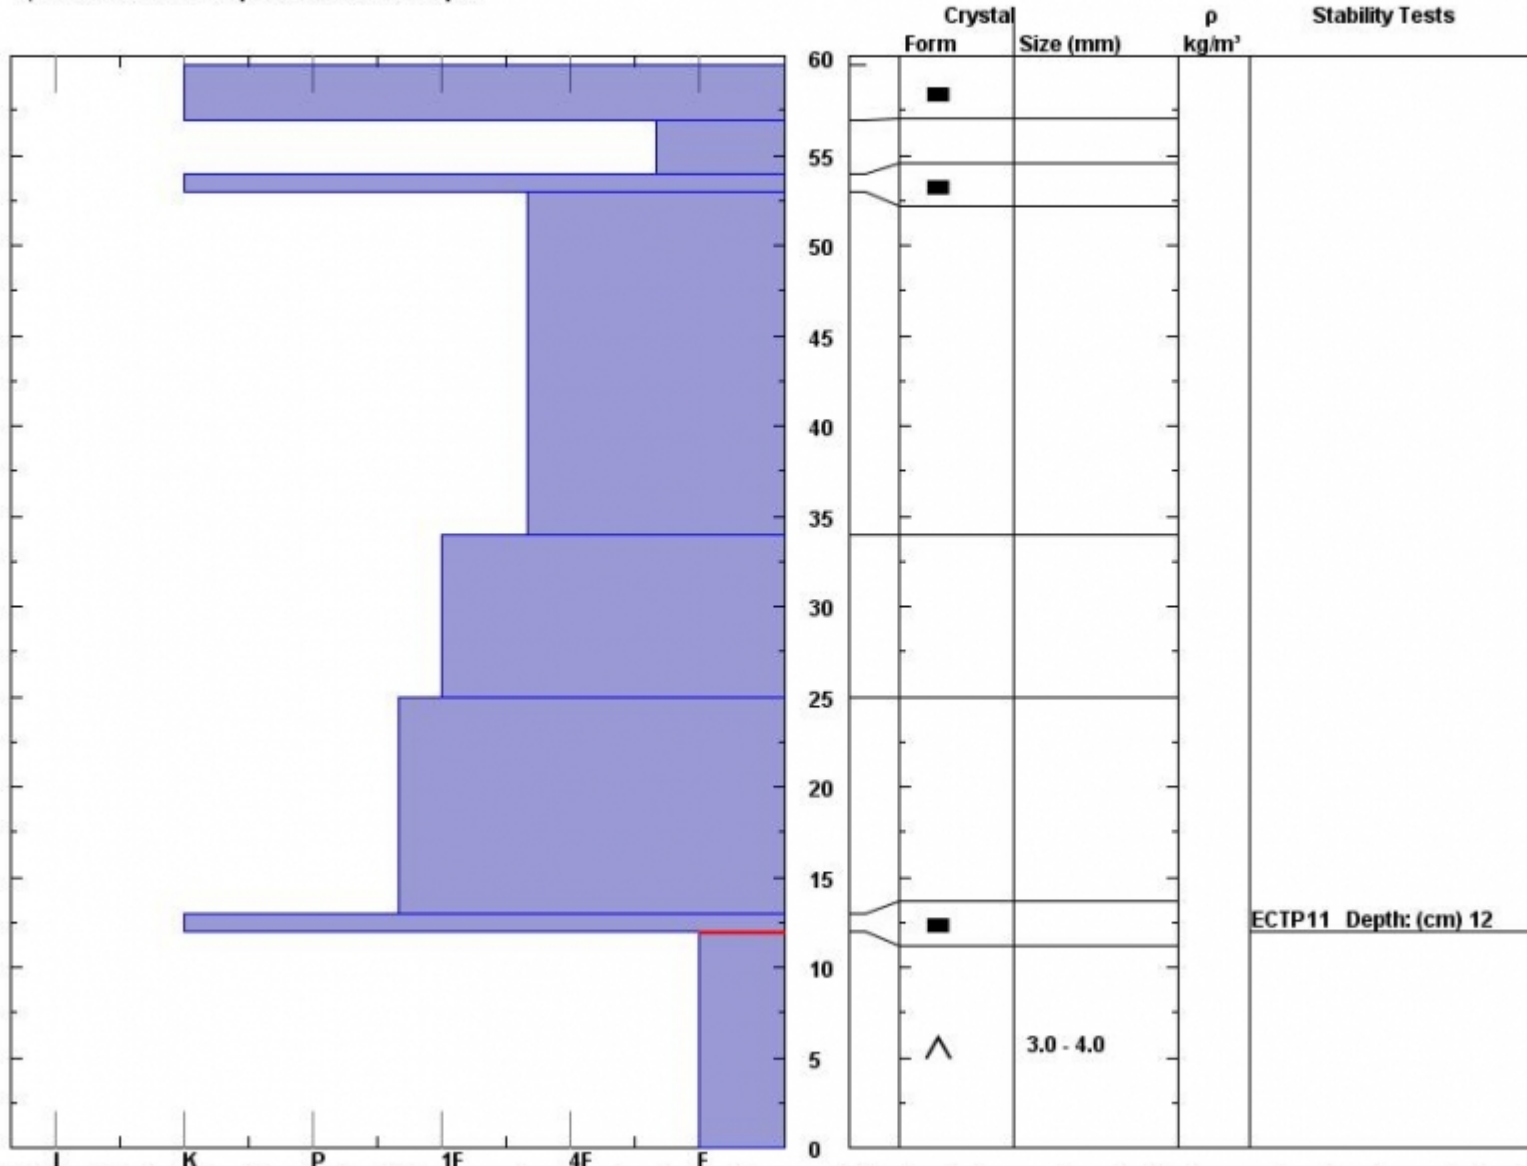

Snow Pit Profile

Saddle Peak

Bridger, MT

Elevation (ft) 8425

Aspect: 130

Specifics: We skied slope. Ski tracks on slope.

Observer: Mark Staples

Thu Dec 11 12:00:00 MST 2014

Co-ord: 45.79310 N 110.93196 W

Slope: 36

Wind loading: no

Stability on similar slopes:

Air Temperature: C

Sky Cover: sky < 2/8 covered

Precipitation: None

Wind: Light Breeze

Stability Test Notes:

Layer note

54-57: son

0-12: Prob

some bon

Notes: In 3 out of 5 locations we had ECTs propagate. All on facets near the ground. The facets at ground are starting to round and bond to each other a little. Still weak though.