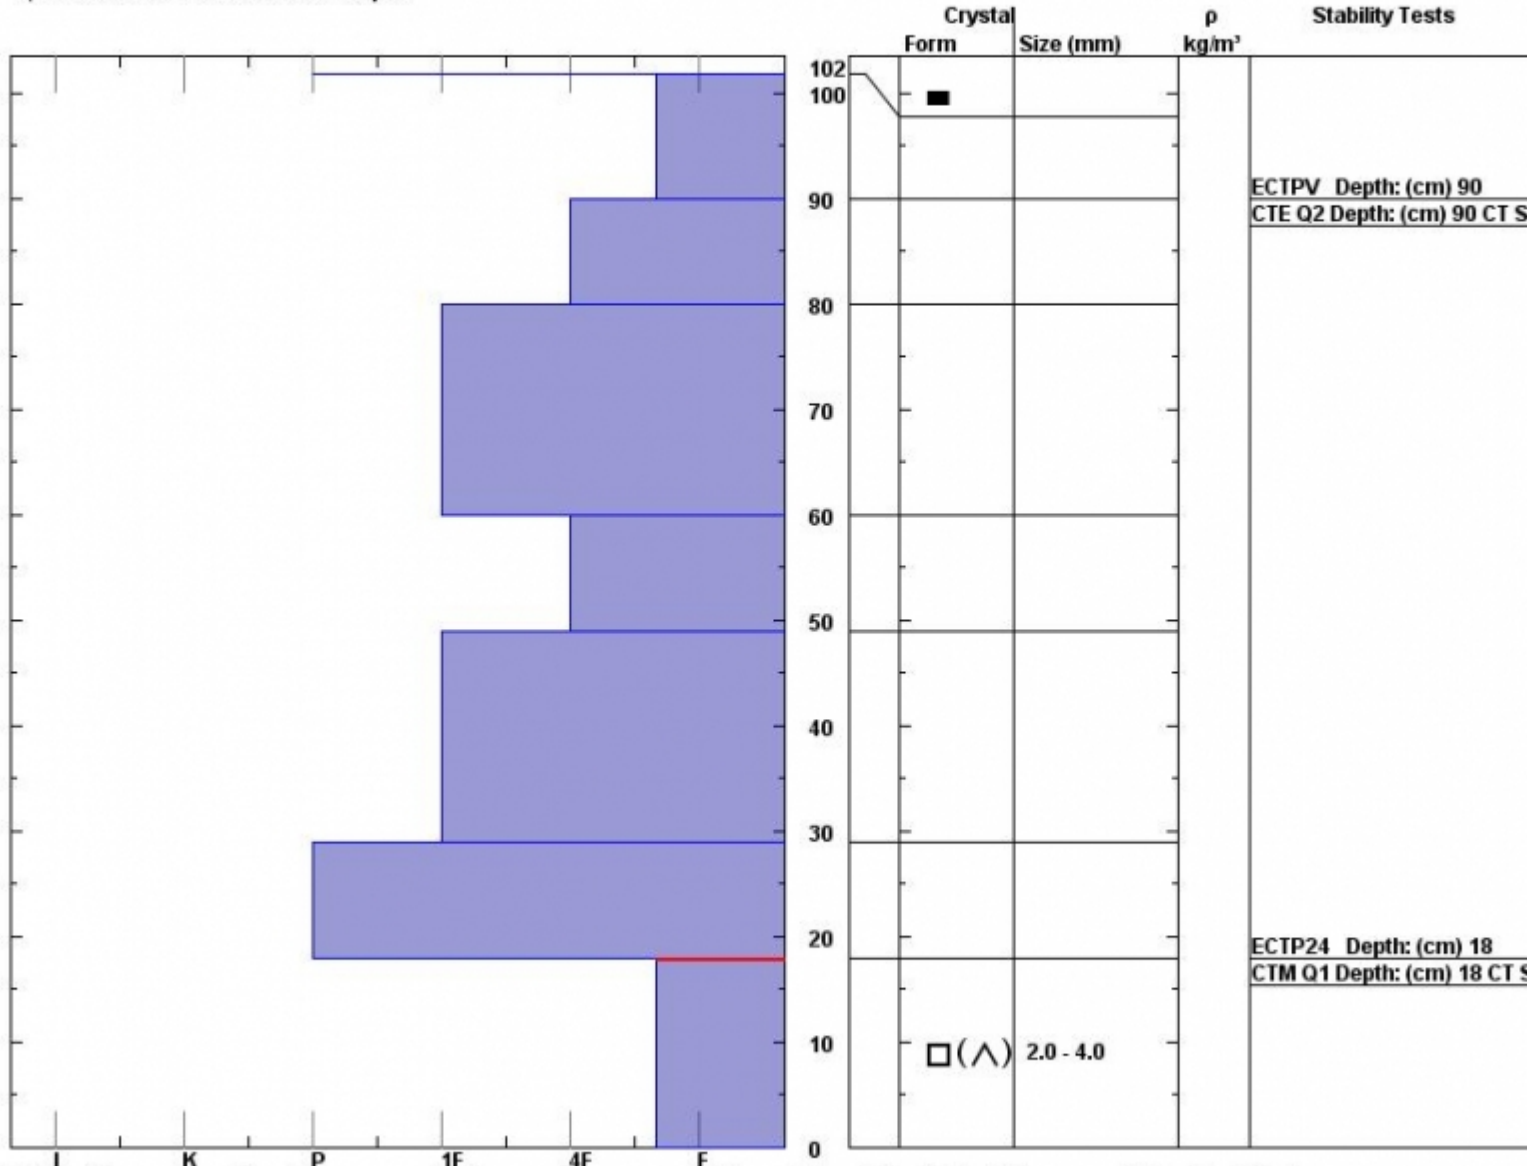

Snow Pit Profile
Upper Watkins
Henry, MT
 Elevation (ft) **8830**
 Aspect: **40**
 Specifics: **Snowmobile tracks on slope.**

Observer: **Nina Hance**
Fri Jan 09 13:00:00 MST 2015
 Co-ord: **44.73214 N 111.34692 W**
 Slope: **31**
 Wind loading: **no**

Stability on similar slopes: **Fair**
 Air Temperature: **C**
 Sky Cover:
 Precipitation:
 Wind:

Stability Test Notes:
 Layer notes:
0-18: Prob

Notes: This was one of our deeper snowpits. In many others we would step off the sled and sink to the ground. Pit by Mark Staples