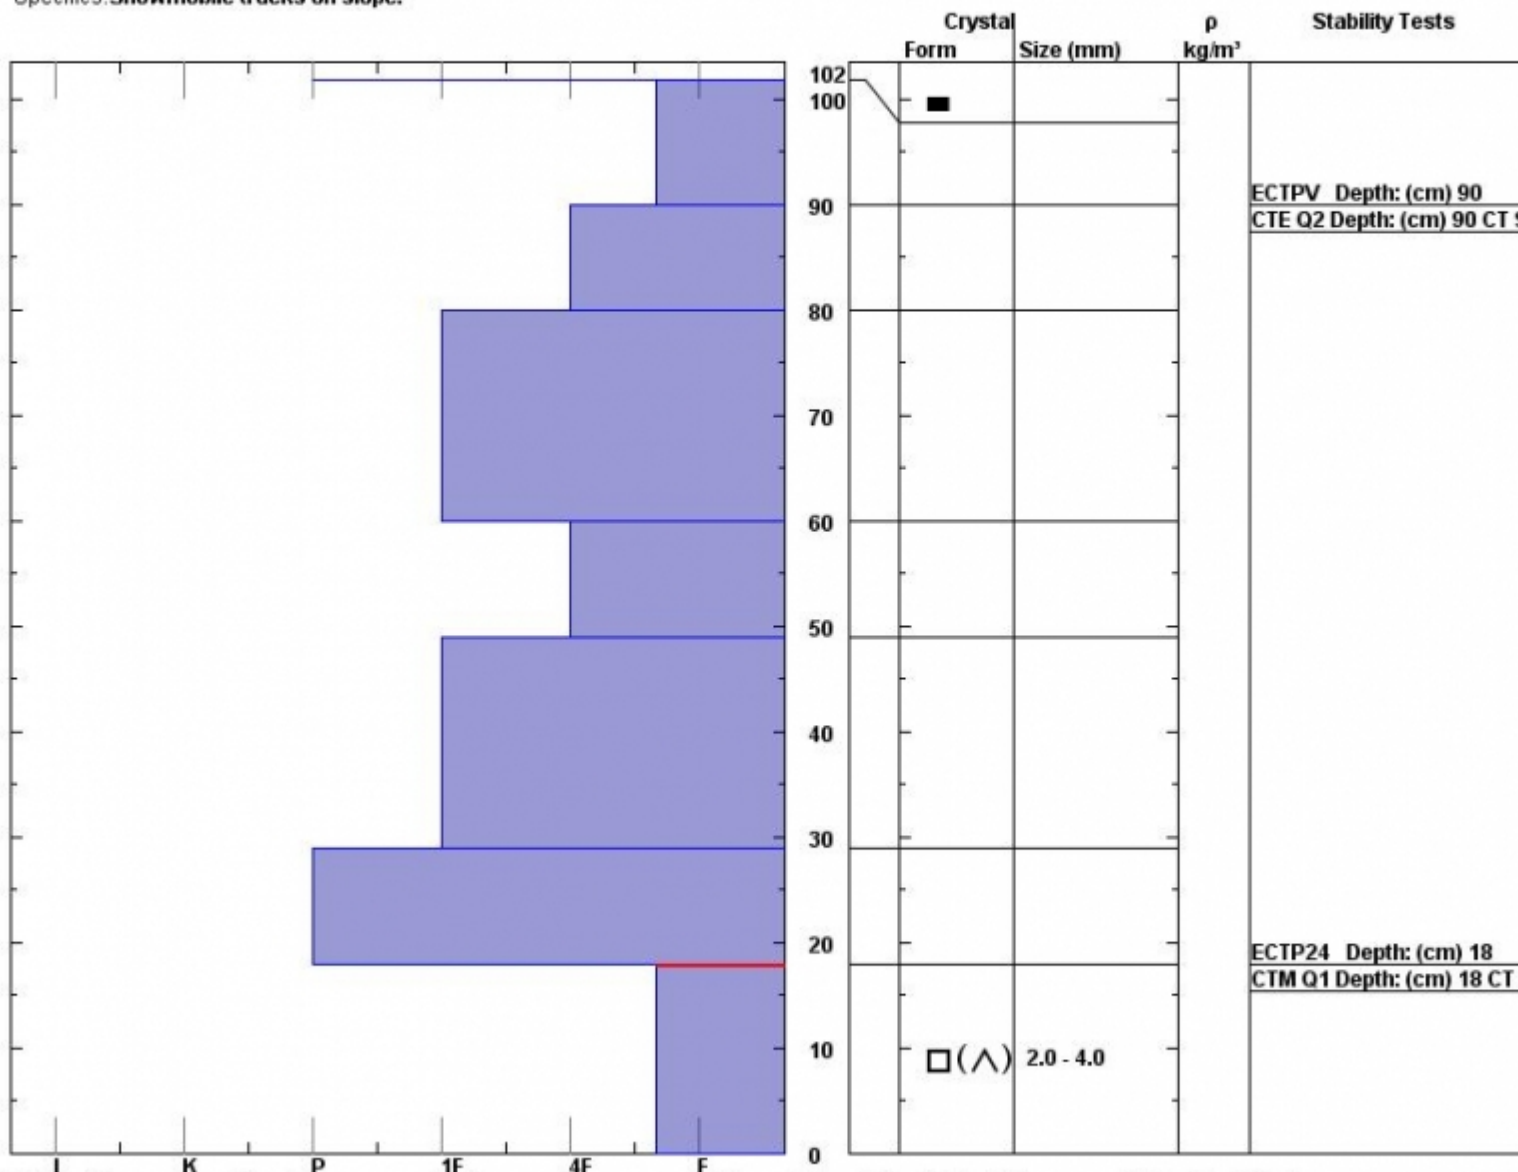

Snow Pit Profile  
**Upper Watkins**  
**Henry, MT**  
 Elevation (ft) **8830**  
 Aspect: **40**  
 Specifics: **Snowmobile tracks on slope.**

Observer: **Nina Hance**  
**Fri Jan 09 13:00:00 MST 2015**  
 Co-ord: **44.73214 N 111.34692 W**  
 Slope: **31**  
 Wind loading: **no**

Stability on similar slopes: **Fair**  
 Air Temperature: **C**  
 Sky Cover:  
 Precipitation:  
 Wind:

Stability Test Notes:  
 Layer notes:  
**0-18: Prob**

Notes: This was one of our deeper snowpits. In many others we would step off the sled and sink to the ground. Pit by Mark Staples