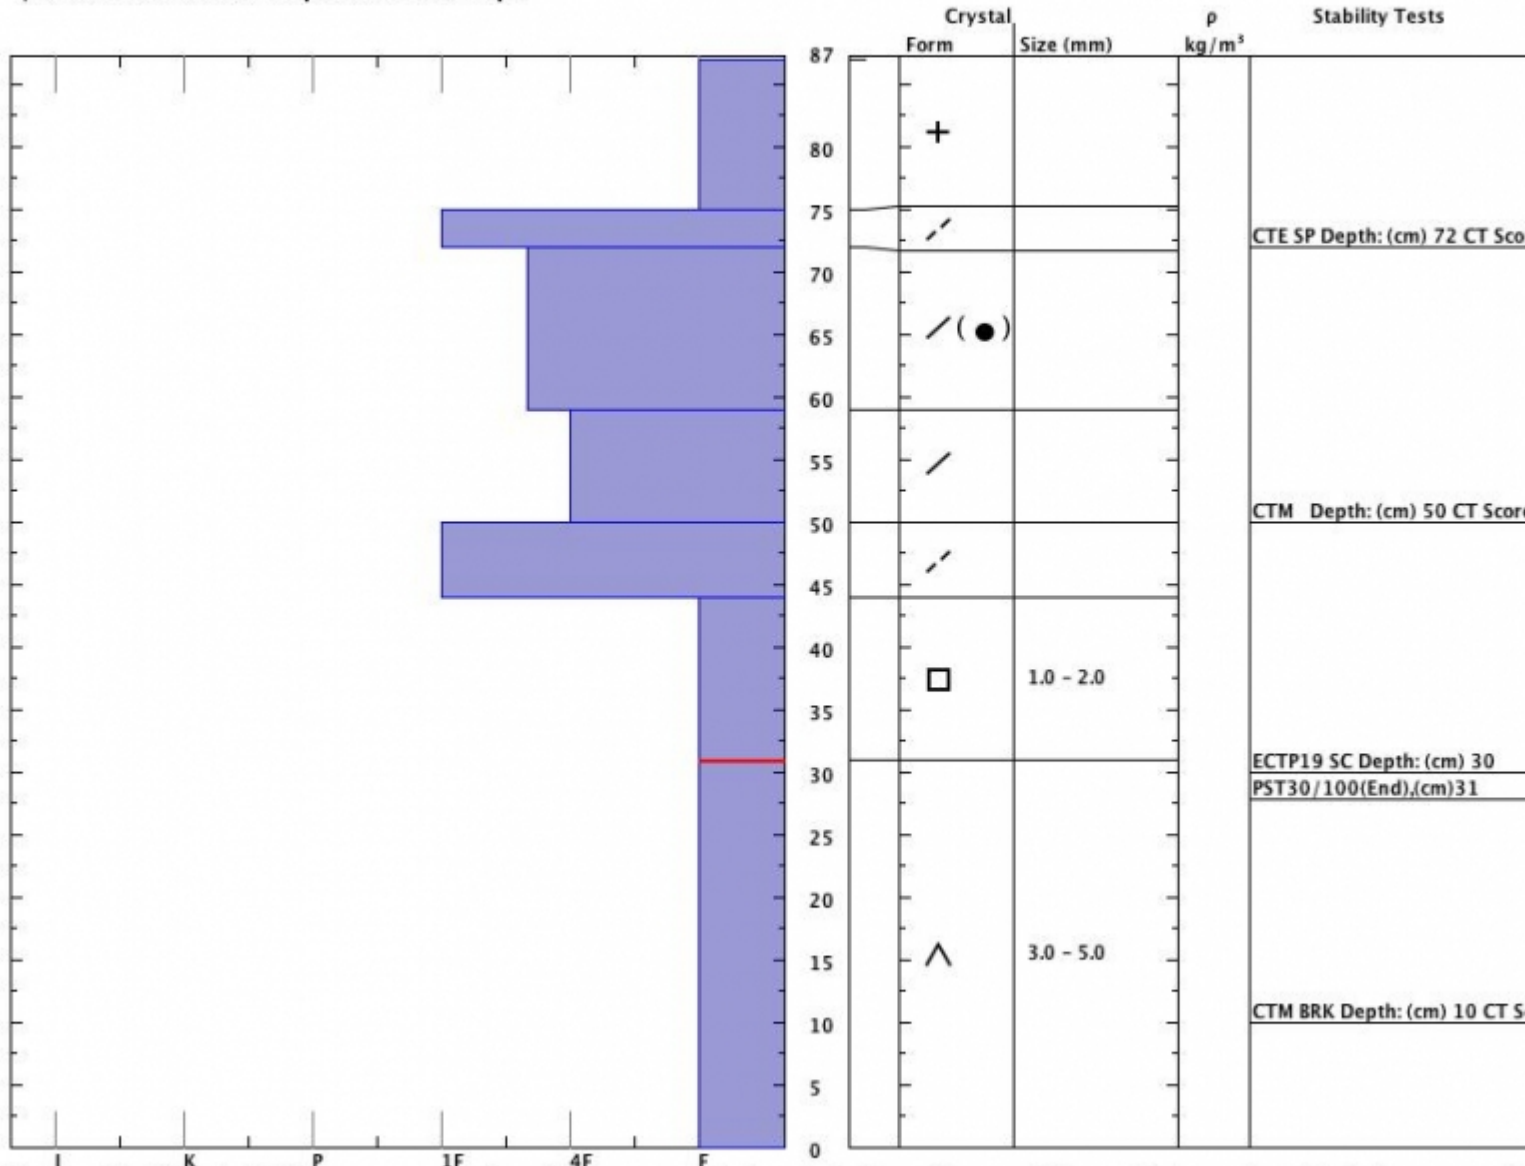

Snow Pit Profile

Mt. Blackmore

N. Gallatin, MT

Elevation (ft) 9700

Aspect: 90

Specifics: Recent act on sim slopes. Ski tracks on slope.

Observer: Alex Marienthal

Sat Dec 26 12:00:00 MST 2015

Co-ord: 45.44637 N 111.00089 W

Slope: 32

Wind loading: no

Stability on similar slopes: Poor

Air Temperature: -13 C

Sky Cover: Clear

Precipitation: None

Wind: Calm

HS87

Stability Test Notes:

31: CPST 20/100

Layer notes

0-31: Prob

Notes: w/ Knoff. Nearby R2 D2.5 on steeper part of east face from past week. Second pit at base of cirque on NE aspect, 25 degree slope with similar structure: HS 108, 0-40 depth hoar, 40-50 facets, ECTP14, CPST 13/100end, PST 30/100end all @ 40.