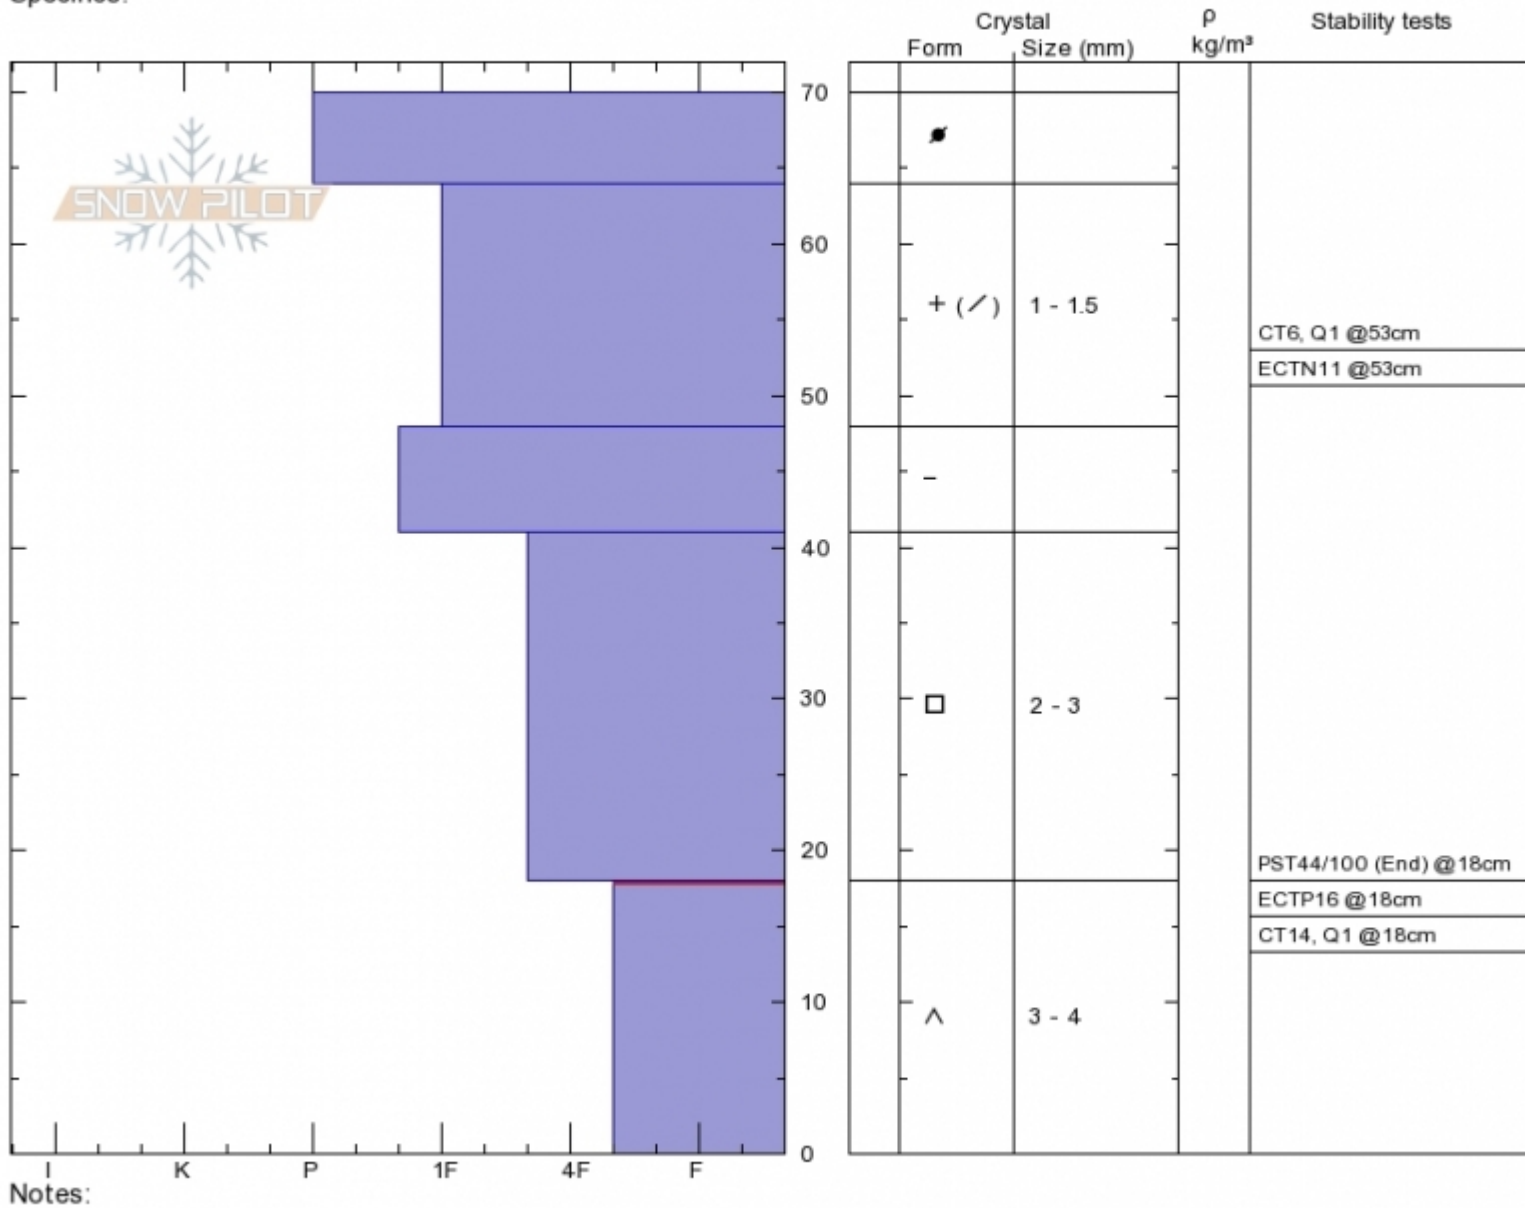

Football Field
 Bridger Range
 MT
 Elevation: 8600 ft
 Aspect: 99°
 Specifics:

Chris Bilbrey
 Tue Dec 20 12:30 2016 (MST)
 Co-ord: 45.79817N, -110.93413W
 Slope Angle: 33°
 Wind Loading: yes

Stability: Fair
 Air Temperature: -4°C
 Sky Cover: 4/8 to 8/8 covered
 Precipitation: None
 Wind: NW Moderate

HS70
 Stability Test Notes
 Layer No
 0-18: Prot

Advisory Region
 Bridger Range

Forecast link: [GNFAC Avalanche Advisory for Thu Dec 22, 2016](#)
 Bridger Range, 2016-12-21