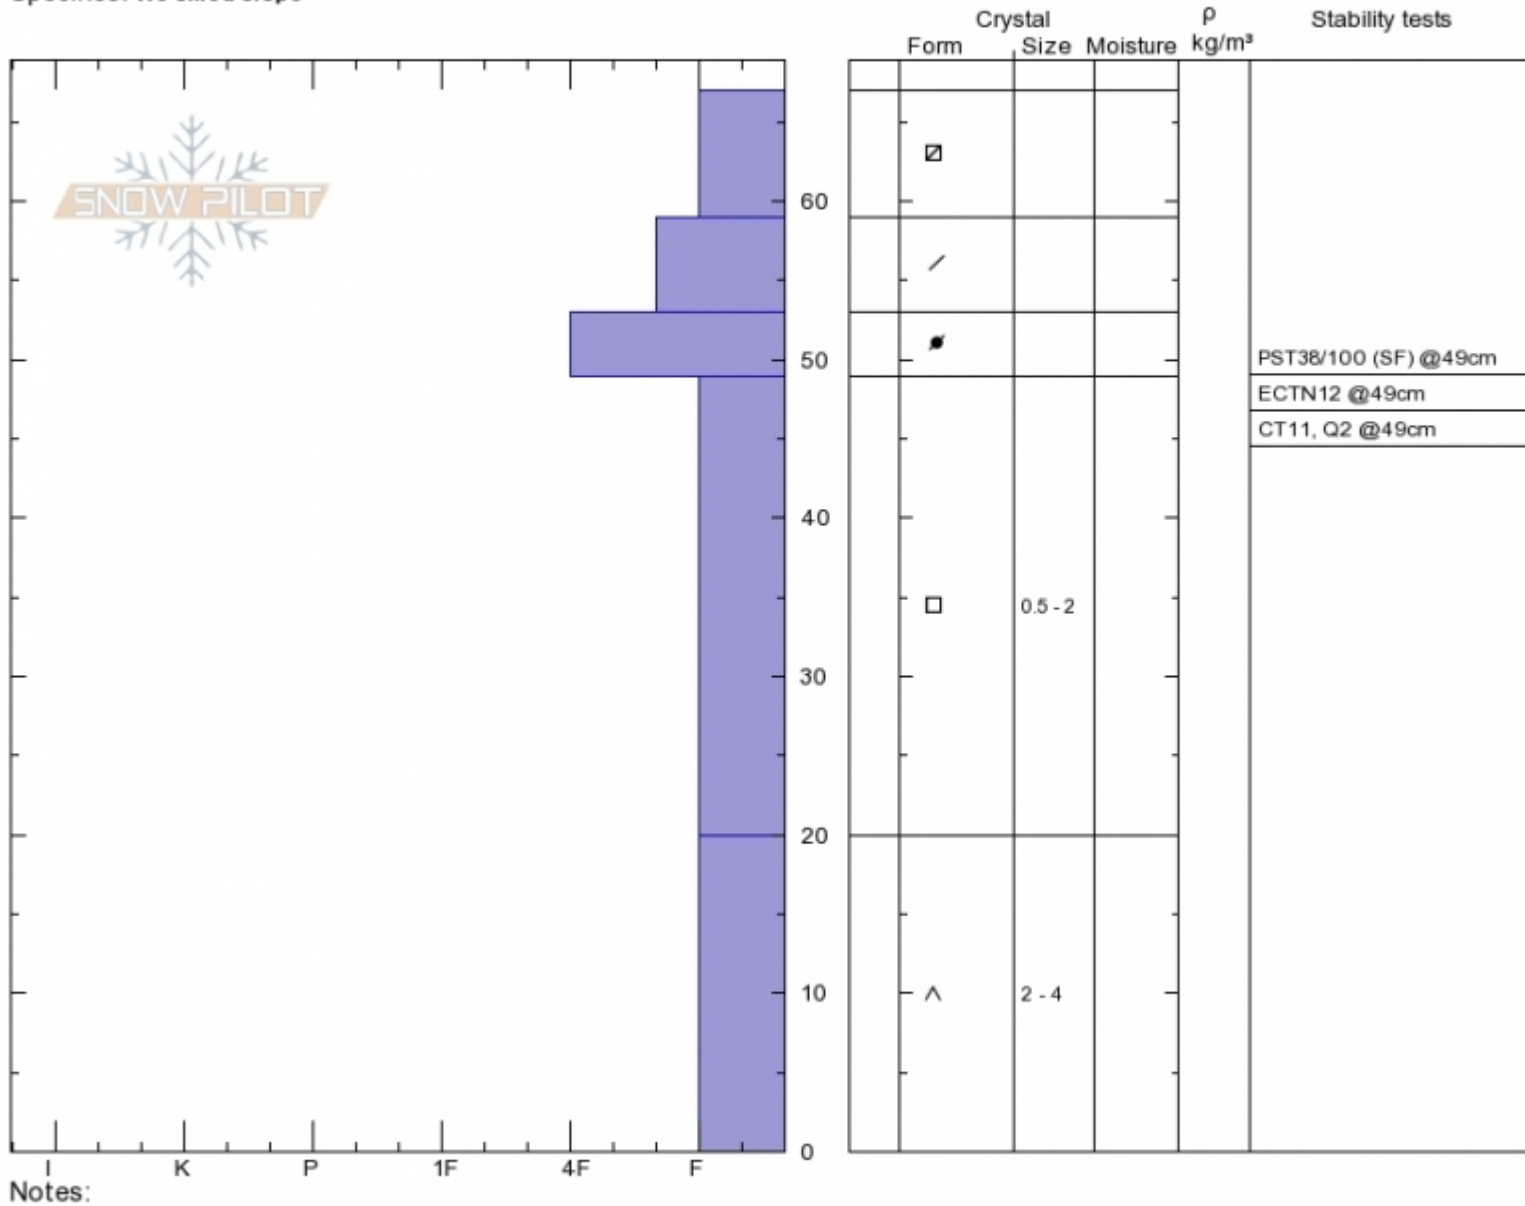

Bridger West Side
Bridger Range
MT
Elevation: **8200 ft**
Aspect: **340°**
Specifics: **We skied slope**

Eric Knoff
Wed Jan 18 13:00 2017
Co-ord:
Slope Angle: **28°**
Wind Loading:

Stability: **Good**
Air Temperature: **-5°C**
Sky Cover: **CLR**
Precipitation: **NO**
Wind: **SW Calm**

HS67 PF67
Stability Test Notes

Layer No
0-20: Prob

Advisory Region
Bridger Range

Forecast link: [GNFAC Avalanche Advisory for Fri Jan 20, 2017](#)[GNFAC Avalanche Forecast for Sat Jan 21, 2017](#)[GNFAC Avalanche Forecast for Sun Jan 22, 2017](#)[GNFAC Avalanche Advisory for Mon Jan 23, 2017](#)
Bridger Range, 2017-01-20