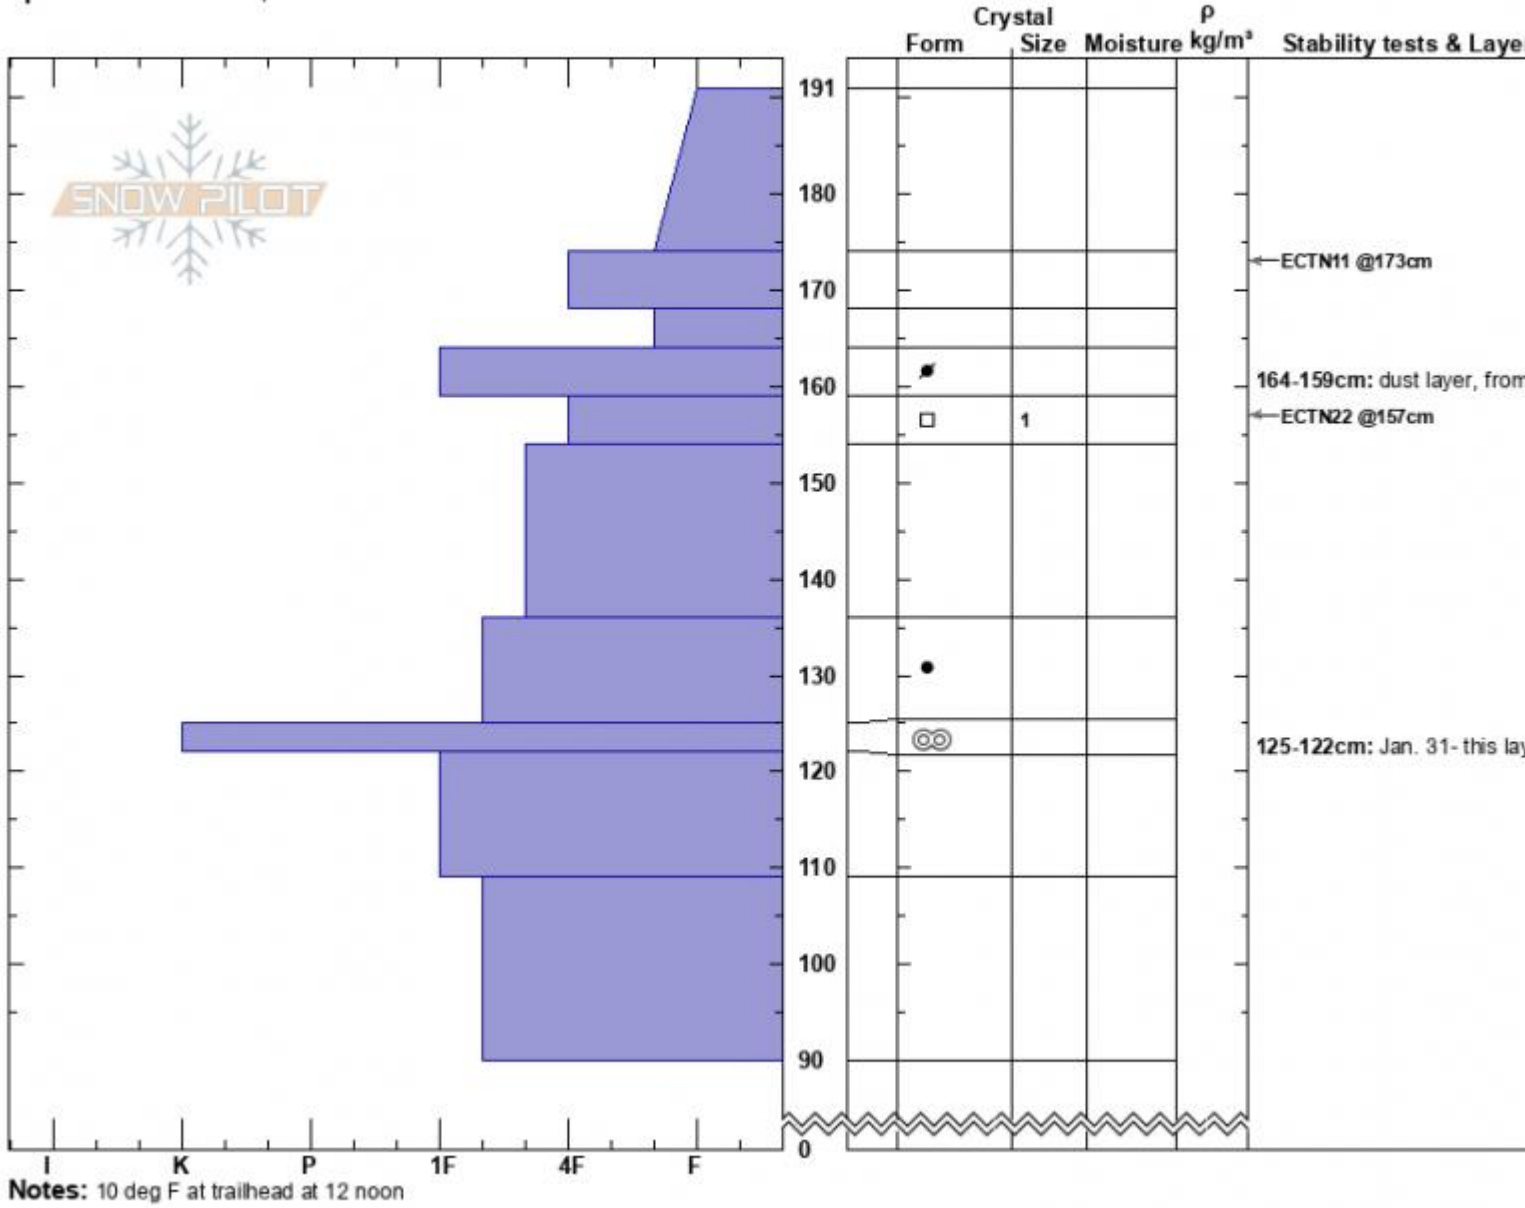

north of Cooke City
 Beartooths
 MT
 Elevation: 9300 ft
 Aspect: 110°
 Specifics: We skied slope

Beau Fredlund
 02/10/2025 - 11:00am
 Co-ord: 45.01959N, -109.93555E
 Slope Angle: 28°
 Wind Loading:

Stability:
 Air Temperature:
 Sky Cover: SCT
 Precipitation:
 Wind: W Light Breeze

HS:191 Layer Notes:
 168-164cm: Problematic layer
 164-159cm: dust layer, from Feb.
 125-122cm: Jan. 31- this layer bu

Advisory Region
 Cooke City
 Longitude
 -109.94W
 Latitude
 45.03N
 Cooke City, 2025-02-14