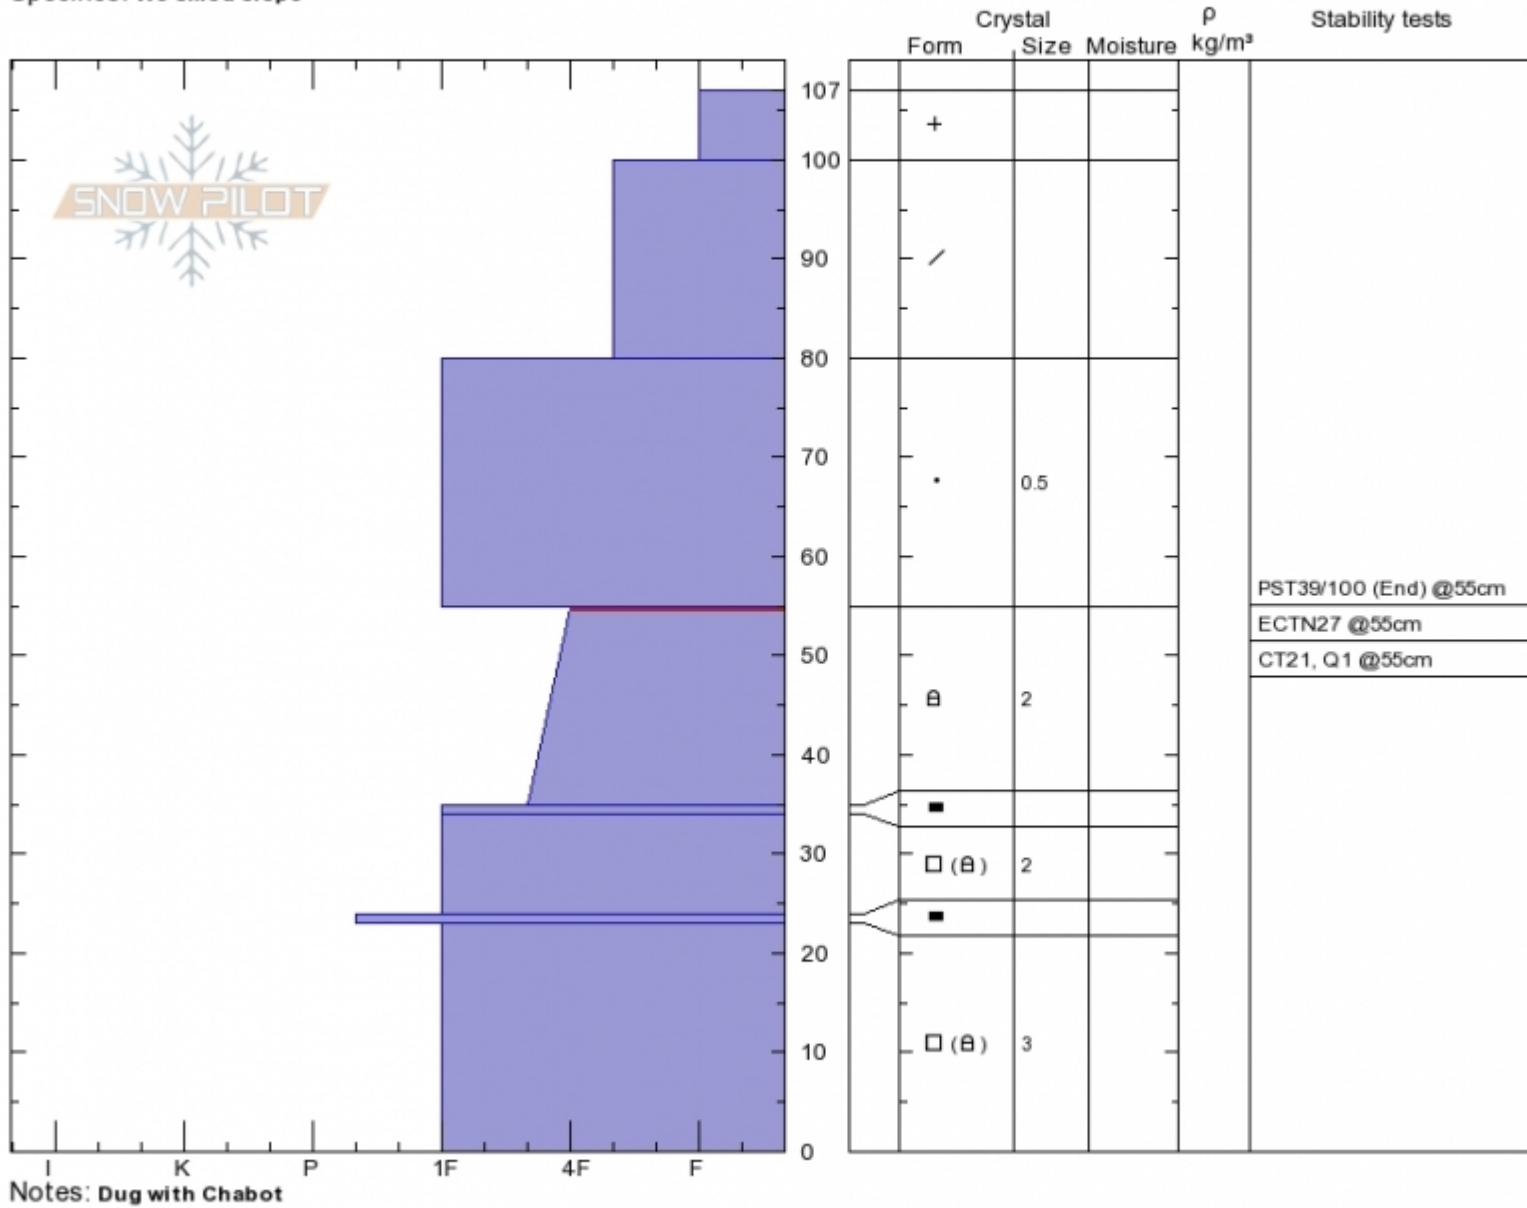

**Bacon Rind High**  
**Madison Range-S**  
**MT**

Elevation: **9200 ft**  
 Aspect: **105°**  
 Specifics: **We skied slope**

**Gabrielle Antonioli**  
**Thu Jan 11 11:42 2018**  
 Co-ord: **44.96921N, -111.09452W**  
 Slope Angle: **20°**  
 Wind Loading: **no**

Stability: **Fair**  
 Air Temperature: **-10°C**  
 Sky Cover: **OVC**  
 Precipitation: **S-1**  
 Wind: **W Light Breeze**

**HS107**  
**Stability Test Notes**

Layer No  
**35-55: Pro**

Advisory Region  
 Southern Madison  
 Southern Madison, 2018-01-11